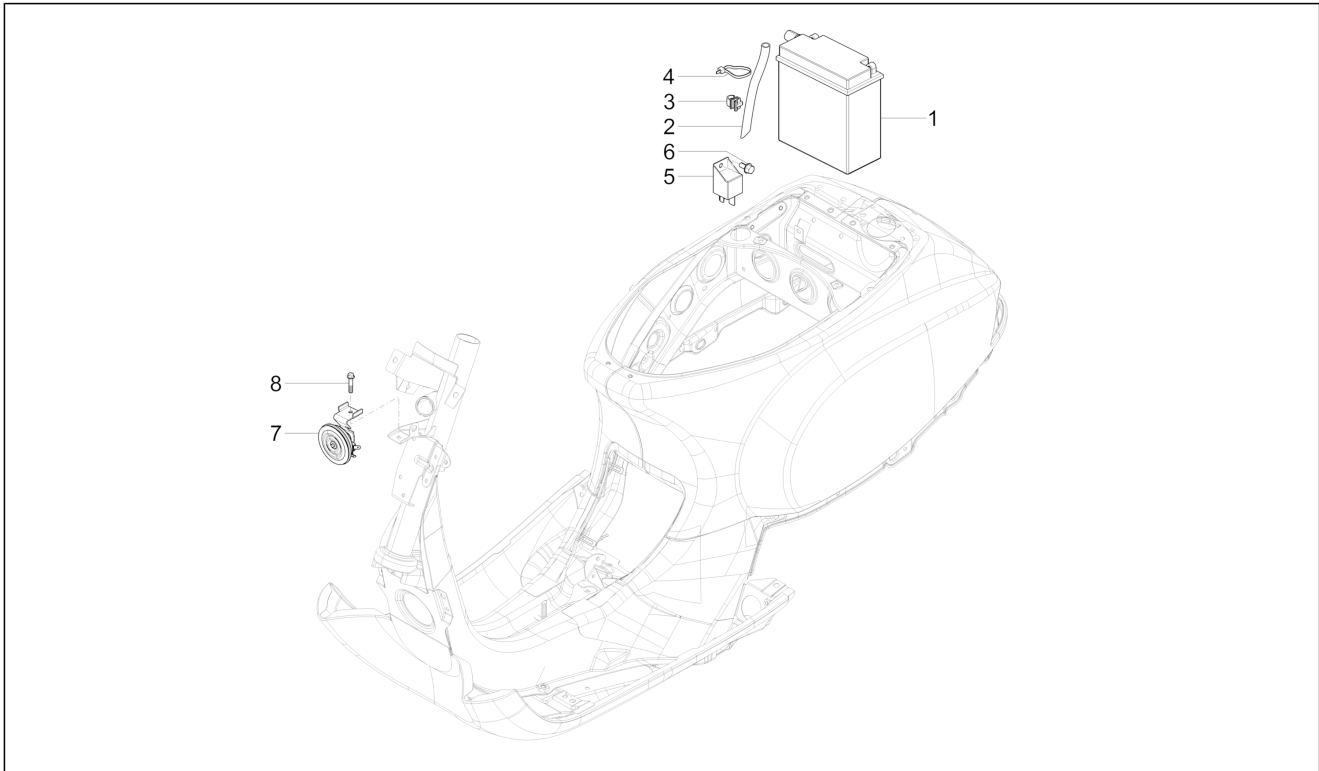

Group	Electrical system
Code	06.05
Description	Remote control switches - Battery - Horn
Service	1

Pos.	Code	Description	Qty	Variants
1	642424	Battery 12V-5 Ah	1	
2	675385	Battery drain pipe	1	
3	CM013203	Sheet edge spring	1	
4	145298	Lock-strap L=180mm	1	
5	58293R	Starter relay 12V	1	
6	B016426	Screw w/ flange M6x14	1	
7	58243R	Horn 12v cc	1	
8	B016777	Screw w/ flange M6x16	1