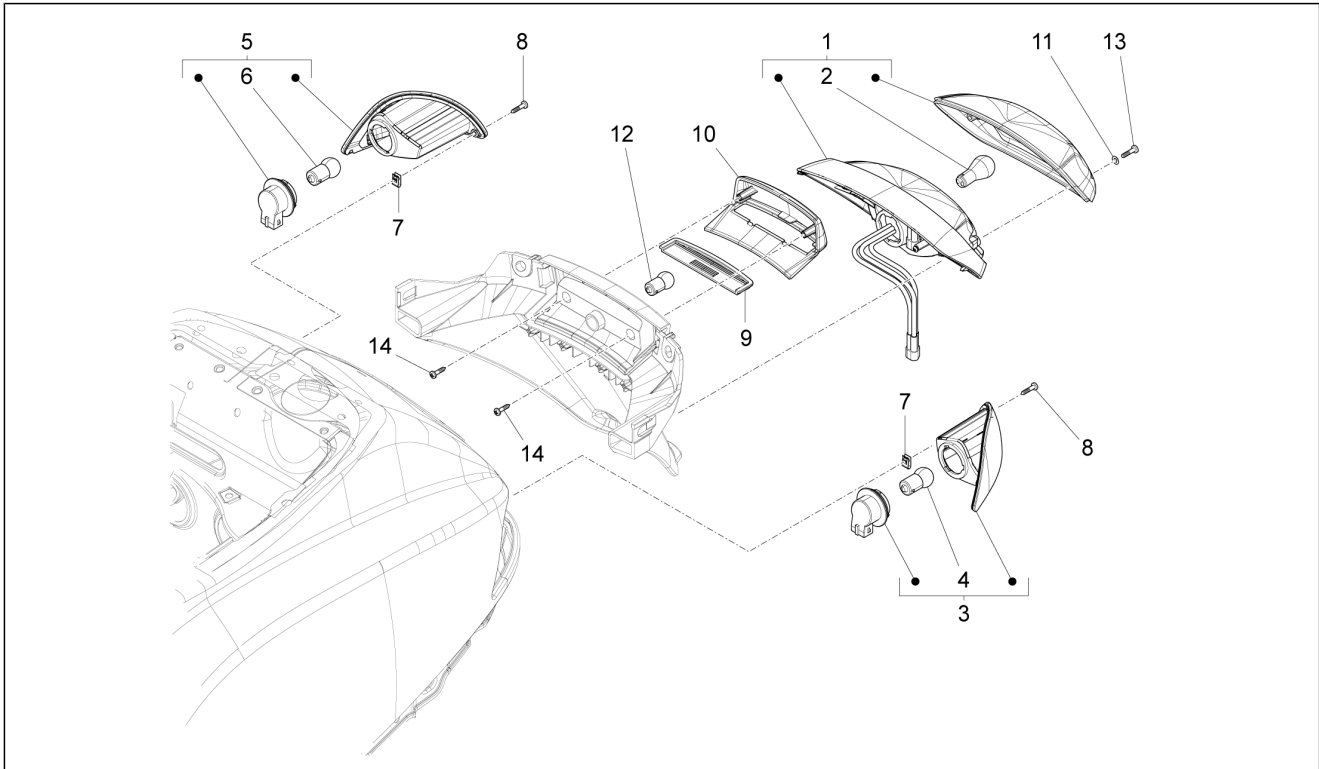

Group	Electrical system
Code	06.04
Description	Rear headlamps - Turn signal lamps
Service	1

Pos.	Code	Description	Qty	Variants
1	1D000540	Rear light assembly	1	
2	643323	Lamp Bulbo	1	
3	643326	Left rear turn indicator	1	
4	584332	Lamp 12V-10W	1	
5	643327	Right rear turn indicator	1	
6	584332	Lamp 12V-10W	1	
7	CM017405	Spring plate	2	
8	008372	Screw d3,5x13	2	
9	639335	License plate light glass	1	
10	673853	License plate light cover	1	
11	006965	Washer 5.3x10x10	2	
12	2920225	12V-5W bulb	1	
13	015996	Screw M4x12	2	
14	008372	Screw d3,5x13	2