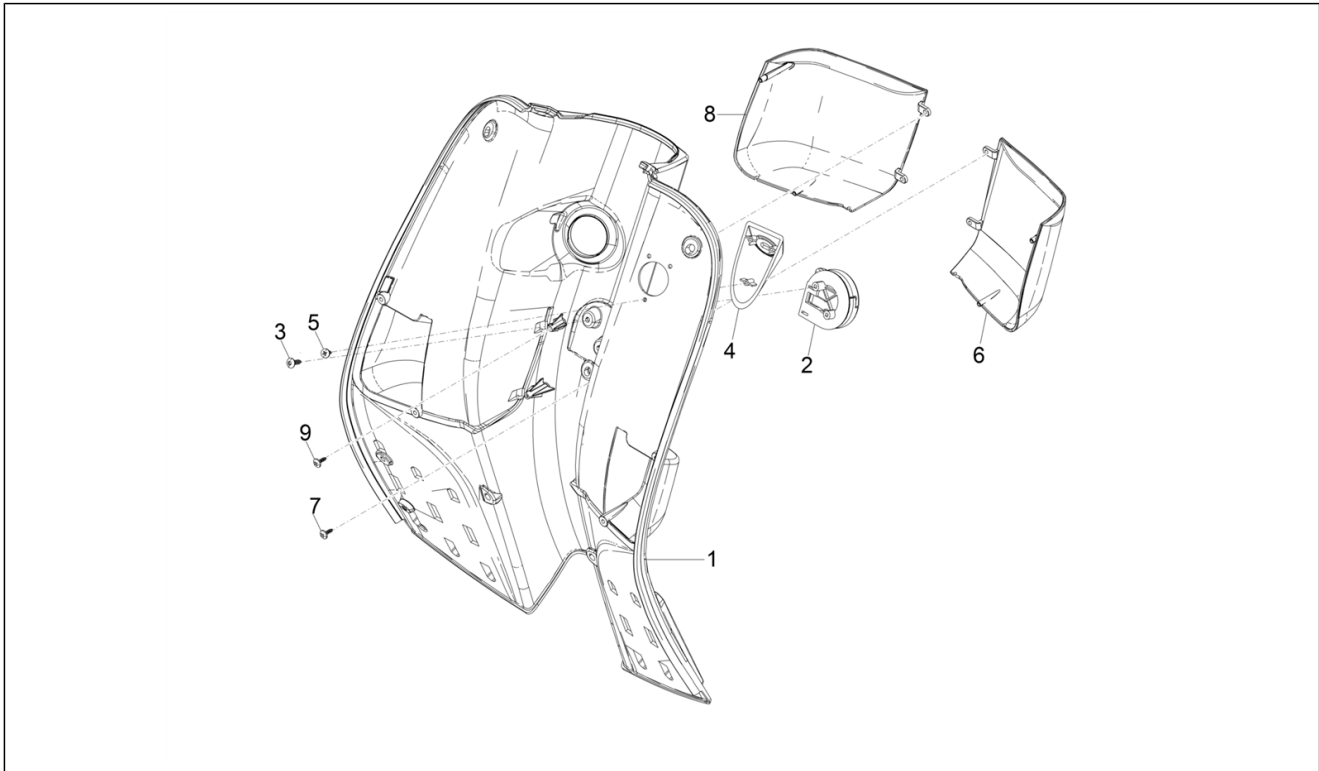

Group	Frame - Plastic parts - Coachwork
Code	02.30
Description	Front glove-box - Knee-guard panel
Service	1

Pos.	Code	Description	Qty	Variants
8	S65429500S6	Right glovebox painted	1	Colour:Matt red 885/A[885/A]
8	65429500BR	Right glovebox painted	1	Colour:544-Glossy White[544]
8	SP65429500Q4	Right glovebox painted	1	Colour:White Tech 505/A[505/A] Colour:White Tech 505/A[505/A]
8	SP65429500LC	Right glovebox painted	1	Colour:Giallo 980/A[980/A] Colour:Giallo 980/A[980/A]
8	65429500AI	Right glovebox painted	1	Colour:Orange 938/A[938/A] Colour:Orange 938/A[938/A]
9	297498	Self tapping screw	4