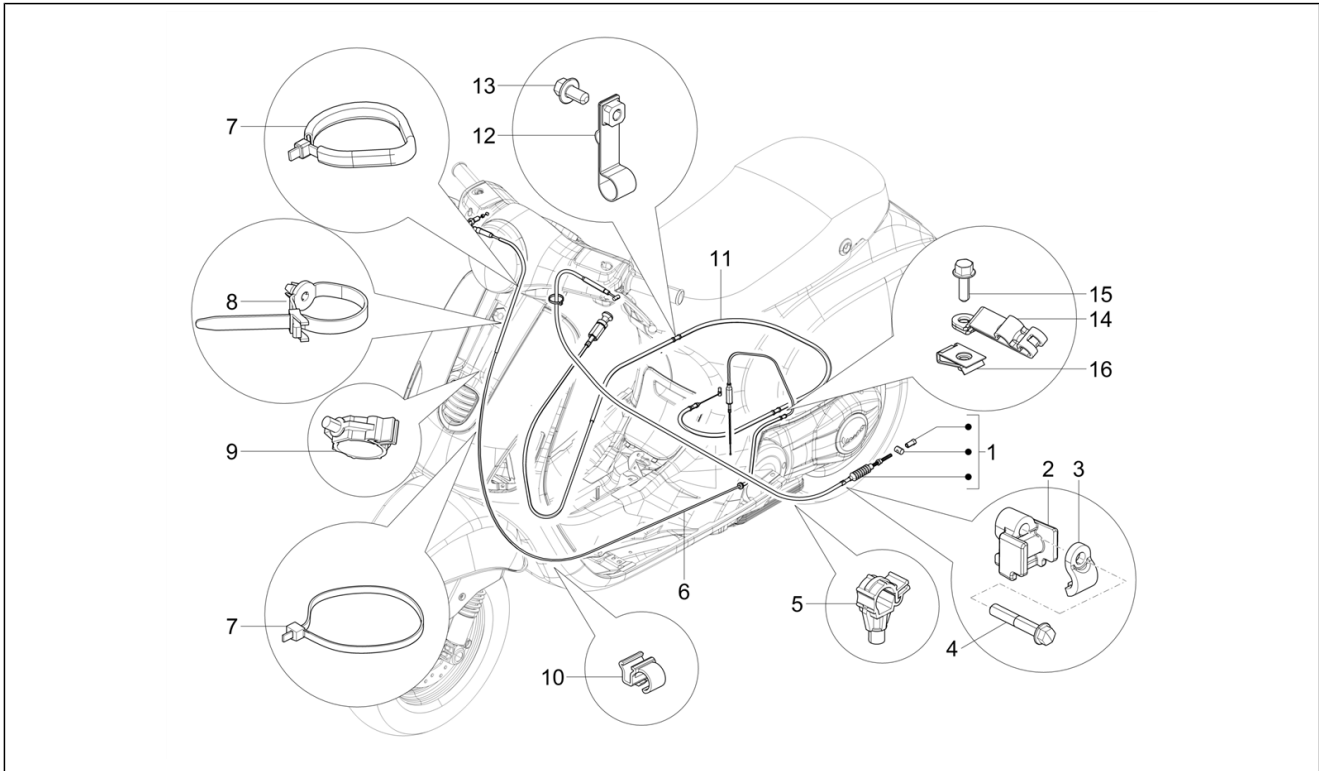

Group	Braking system - Transmissions
Code	05.03
Description	Transmissions
Service	1

Pos.	Code	Description	Qty	Variants
1	1C003277	Rear brake lever complete transmission	1	
2	1C001642	Spacer	1	
3	564645	Plate	1	
4	B016625	Screw w/ flange M6x35	1	
5	CM006913	Pipes/cables retainer spring	1	
6	669260	Gas lever transmission	1	
7	257134	Lock-strap L=277	2	
8	298729	Hose clamp	1	
9	CM006903	Pipes/cables retainer spring	1	
10	CM013203	Sheet edge spring	1	
11	B017713	Choke transmiss.	1	
12	667824	Strap	1	
13	959358	Screw w/ flange	1	
14	667823	Strap	1	
15	830061	Screw w/ flange M5x16	1	
16	248419	Spring plate M5	1