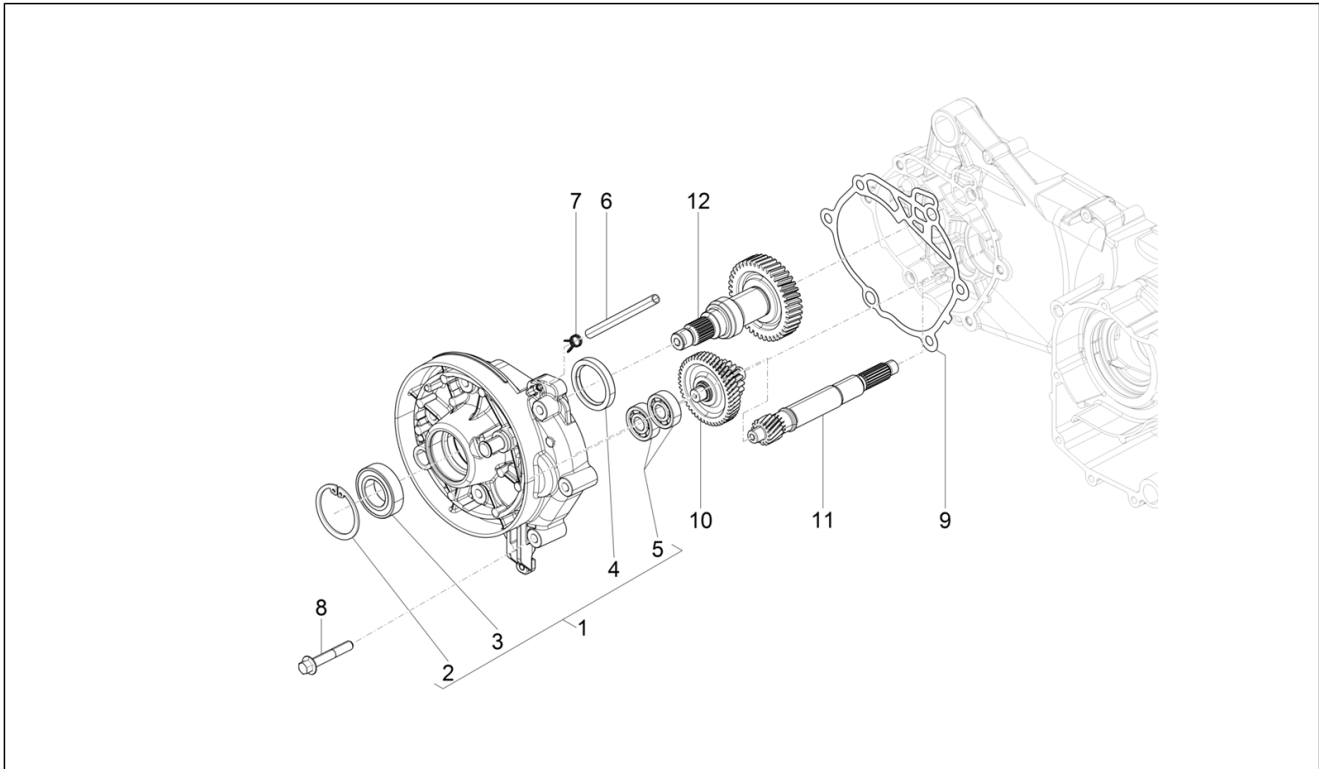

Group	Engine
Code	01.25
Description	Reduction unit
Service	1

Pos.	Code	Description	Qty	Variants
1	SP1A000453	Side cover	1	
2	006647	Circlip	1	
3	83044R	Radial ball bearing	1	
4	B019108	Gasket ring 35x47x7	1	
5	B016953	Radial ball bearing	2	
6	1A004654	Oil breather pipe	1	
7	CM002903	Hose clamp	1	
8	1A007618	Screw w/ flange	6	
9	B013594	Reduction unit cover gasket	1	
10	1A001012	Transmission shaft	1	
11	1A006503	Driven pulley shaft	1	
12	1A001015	Wheel axle with U.P.	1