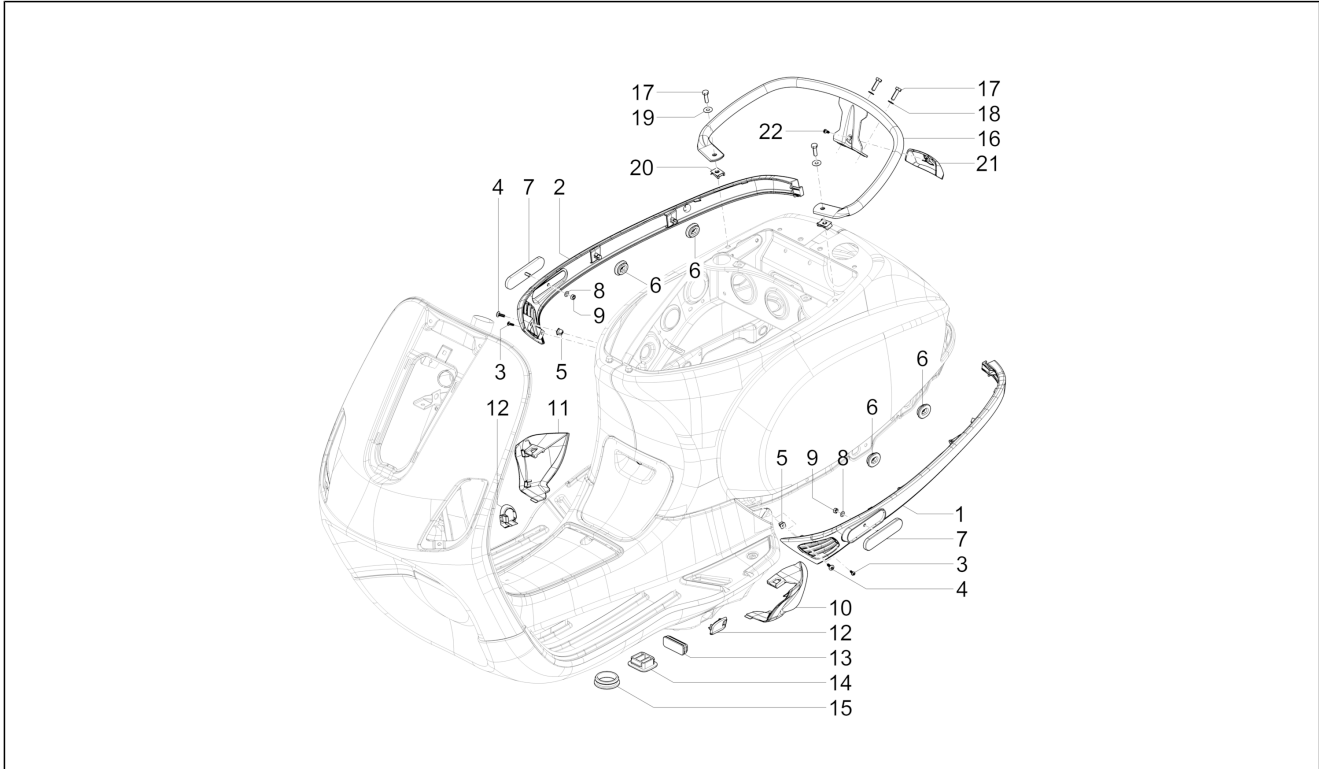

Group	Frame - Plastic parts - Coachwork
Code	02.32
Description	Side cover - Spoiler
Service	1

Pos.	Code	Description	Qty	Variants
				Colour:Orange 938/A[938/A] Colour:544-Glossy White[544] Colour:Giallo 980/A[980/A] Colour:Nero competition 85/B[85/B] Colour:White Tech 505/A[505/A] Colour:Matt red 885/A[885/A] Colour:Rosso 801/B[801/B] Colour:Blue 277/A[277/A]
2	S67267900S6		1	Colour:Matt red 885/A[885/A]
2	S67267900BR		1	Colour:544-Glossy White[544]
2	SP67267900LC		1	Colour:Giallo 980/A[980/A] Colour:Giallo 980/A[980/A]
2	S67267900NL		1	Colour:Nero competition 85/B[85/B] Colour:Nero competition 85/B[85/B]
2	SP67267900S9		1	Colour:Rosso 801/B[801/B] Colour:Rosso 801/B[801/B]
2	S67267900Q4		1	Colour:White Tech 505/A[505/A] Colour:White Tech 505/A[505/A]
2	S67267900T5		1	Colour:Blue 277/A[277/A] Colour:Blue 277/A[277/A]
2	S67267900AI		1	Colour:Orange 938/A[938/A] Colour:Orange 938/A[938/A]
3	297498	Self tapping screw	2	
4	CM178603	Self tapping screw D4.2x13	2	
5	157716	Expansion plug	2	
5	157716	Expansion plug	2	
6	1B000888	Pad	4	
7	642905	Lateral reflector	2	
8	006965	Washer 5.3x10x10	2	
9	020105	Nut	2	
10	R672686	Unfinished rear left spoiler terminal	1	Colour:White Tech 505/A[505/A] Colour:Nero competition 85/B[85/B]