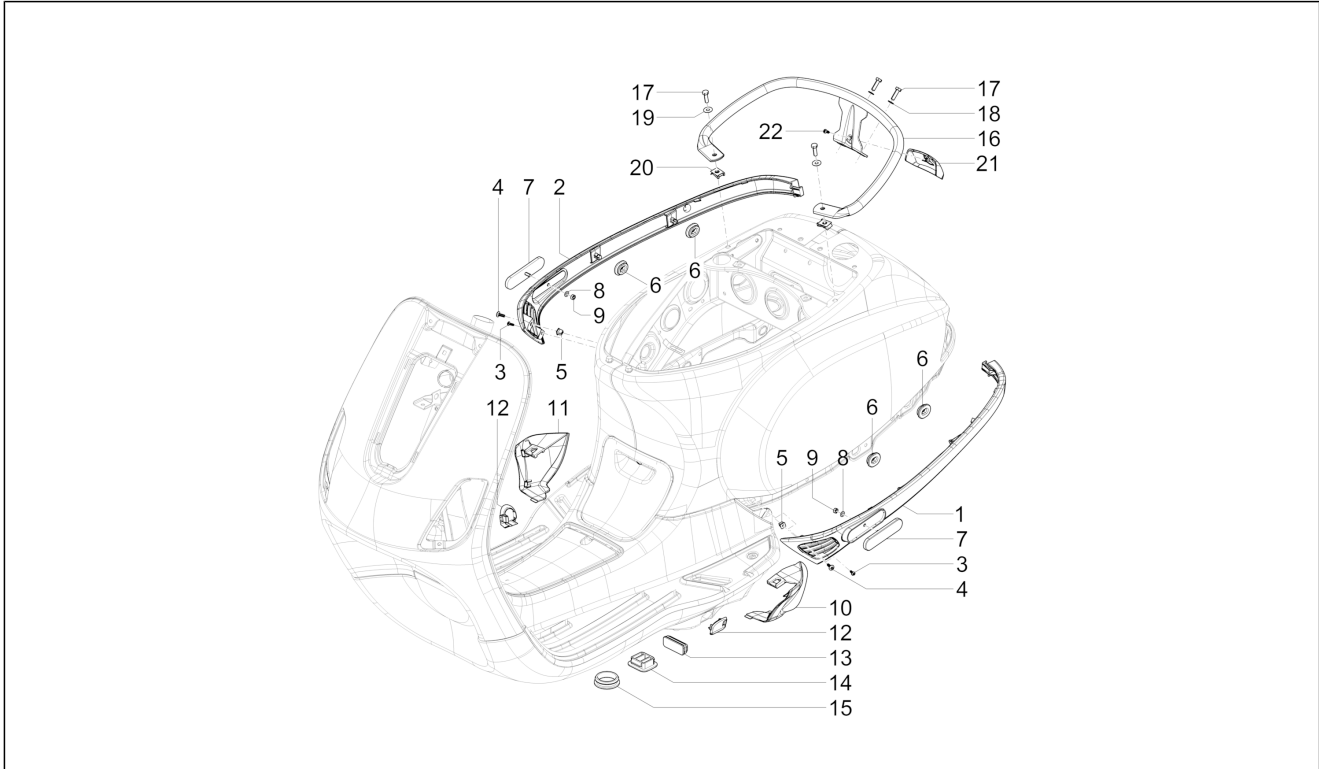

Group	Frame - Plastic parts - Coachwork
Code	02.32
Description	Side cover - Spoiler
Service	1

Pos.	Code	Description	Qty	Variants
1	S67268000AI	Left lower fairing painted	1	Colour:Orange 938/A[938/A] Colour:Orange 938/A[938/A]
1	SP67268000LC	Left lower fairing painted	1	Colour:Giallo 980/A[980/A] Colour:Giallo 980/A[980/A]
1	S67268000S6	Left lower fairing painted	1	Colour:Matt red 885/A[885/A]
1	S67268000BR	Left lower fairing painted	1	Colour:544-Glossy White[544]
1	S67268000NL	Left lower fairing painted	1	Colour:Nero competition 85/B[85/B] Colour:Nero competition 85/B[85/B]
1	SP67268000S9	Left lower fairing painted	1	Colour:Rosso 801/B[801/B] Colour:Rosso 801/B[801/B]
1	S67268000T5	Left lower fairing painted	1	Colour:Blue 277/A[277/A] Colour:Blue 277/A[277/A]
1	S67268000Q4	Left lower fairing painted	1	Colour:White Tech 505/A[505/A] Colour:White Tech 505/A[505/A]
1	R672680	Unfinished LH lower fairing	1	Colour:White Tech 505/A[505/A] Colour:Nero competition 85/B[85/B] Colour:Blue 277/A[277/A] Colour:Giallo 980/A[980/A] Colour:Rosso 801/B[801/B] Colour:Orange 938/A[938/A] Colour:Orange 938/A[938/A] Colour:544-Glossy White[544] Colour:Giallo 980/A[980/A] Colour:Nero competition 85/B[85/B] Colour:White Tech 505/A[505/A] Colour:Matt red 885/A[885/A] Colour:Rosso 801/B[801/B] Colour:Blue 277/A[277/A]
2	R672679	Unfinished RH lower fairing	1	Colour:White Tech 505/A[505/A] Colour:Nero competition 85/B[85/B] Colour:Blue 277/A[277/A] Colour:Giallo 980/A[980/A] Colour:Rosso 801/B[801/B] Colour:Orange 938/A[938/A]