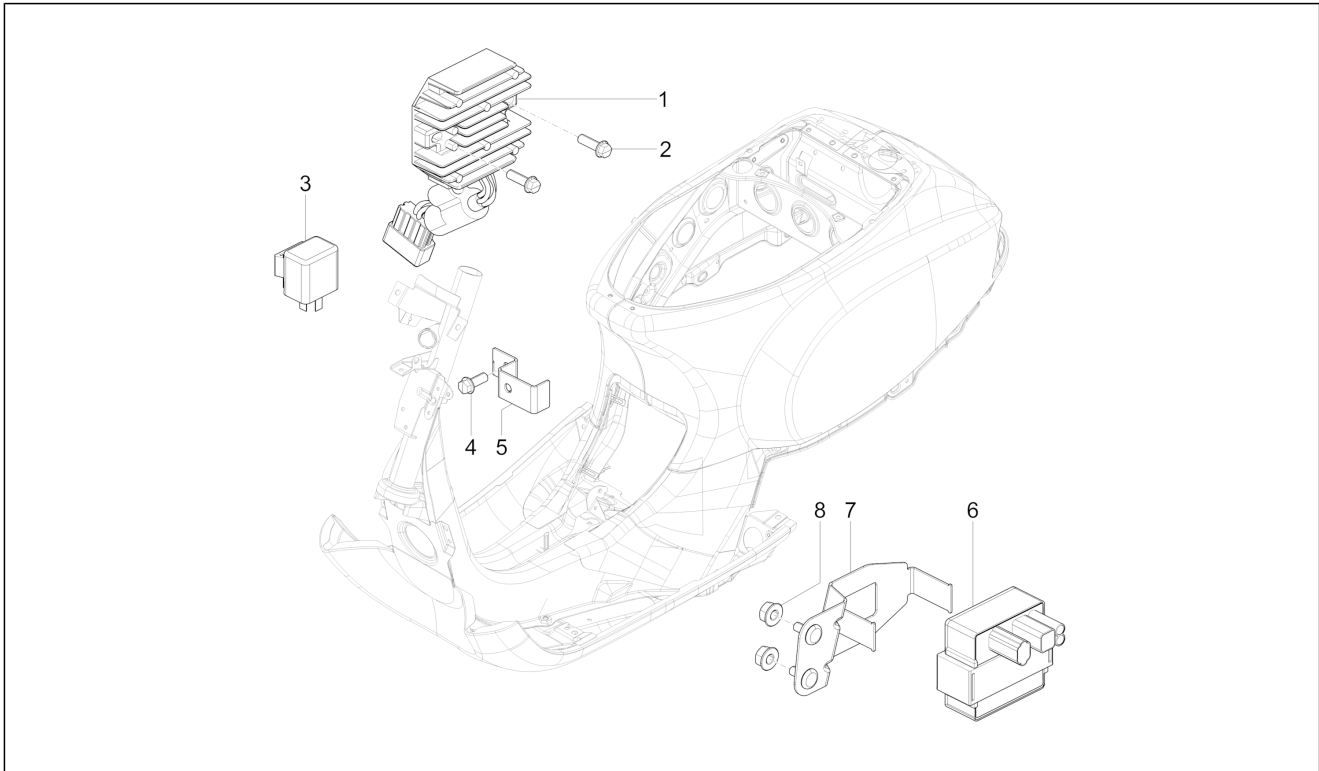

Group	Electrical system
Code	06.06
Description	Voltage Regulators - Electronic Control Units (ecu) - H.T. Coil
Service	1

Pos.	Code	Description	Qty	Variants
1	1A012973R	Voltage regulator	1	
2	018639	Hex screw M6x20	2	
3	1D000187	Turn indicator control compl.	1	
4	B016777	Screw w/ flange M6x16	0	
5	1D001275	Connector support bracket	1	
6	58250R	Electronic ignition unit	1	
7	674648	Control unit sup. bracket	1	
8	241936	Self locking nut M6	2