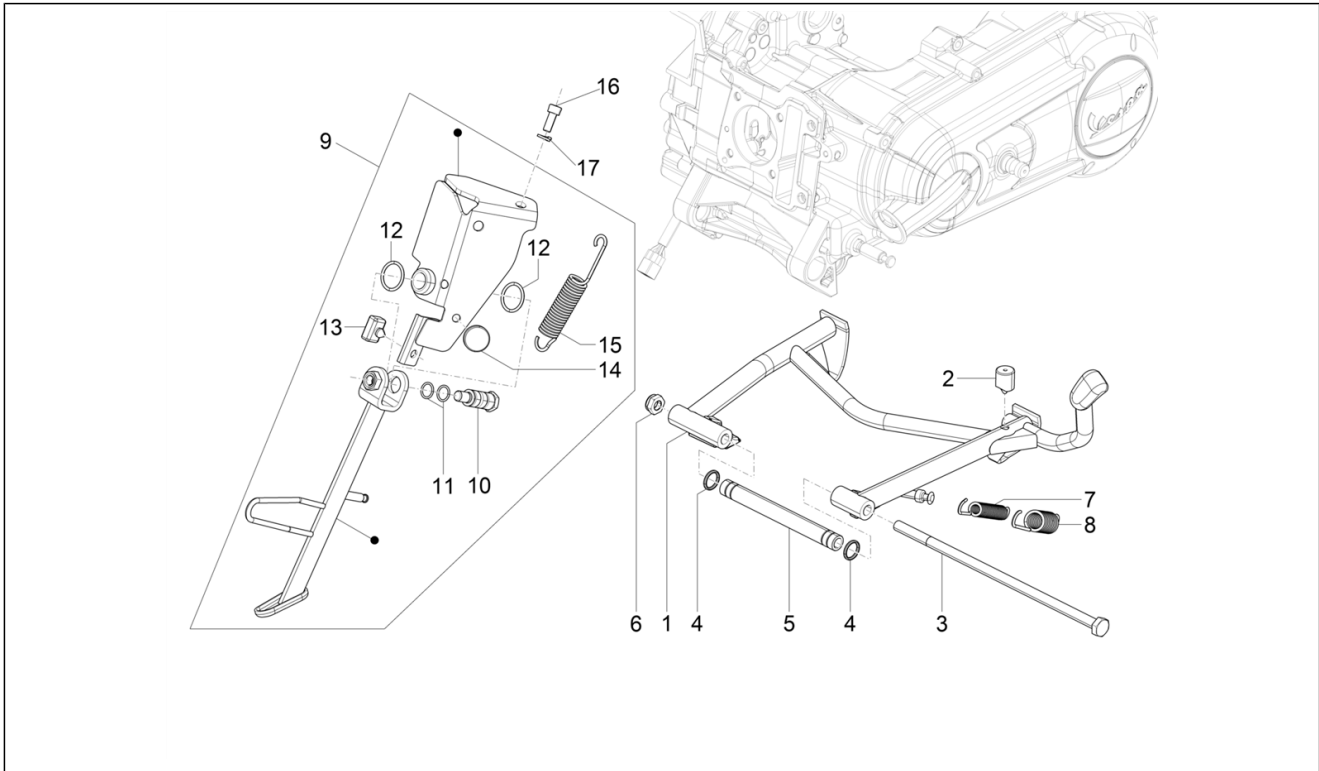

Group	Frame - Plastic parts - Coachwork
Code	02.25
Description	Stand/s
Service	1

Pos.	Code	Description	Qty	Variants
1	1C000111	Centre stand with U.P.	1	
2	666484	Pad	1	
3	597043	Hex screw	1	
4	273754	O-ring	2	
5	668585	Spacer	1	
6	002440	Self locking nut M10	1	
7	667566	Spring	1	
8	667567	Spring	1	
9	1C002000	Lateral stand	1	
10	665978	Pin	1	
11	434947	O-ring 12,42x1	2	
12	191189	Gasket	1	
13	582885	Stop buffer	1	
14	666895	Stop buffer	1	
15	1C001871	Central stand spring	1	
16	599009	screw M8x20	2	
17	016408	Spring washer 13,75x8,15x4,5	2