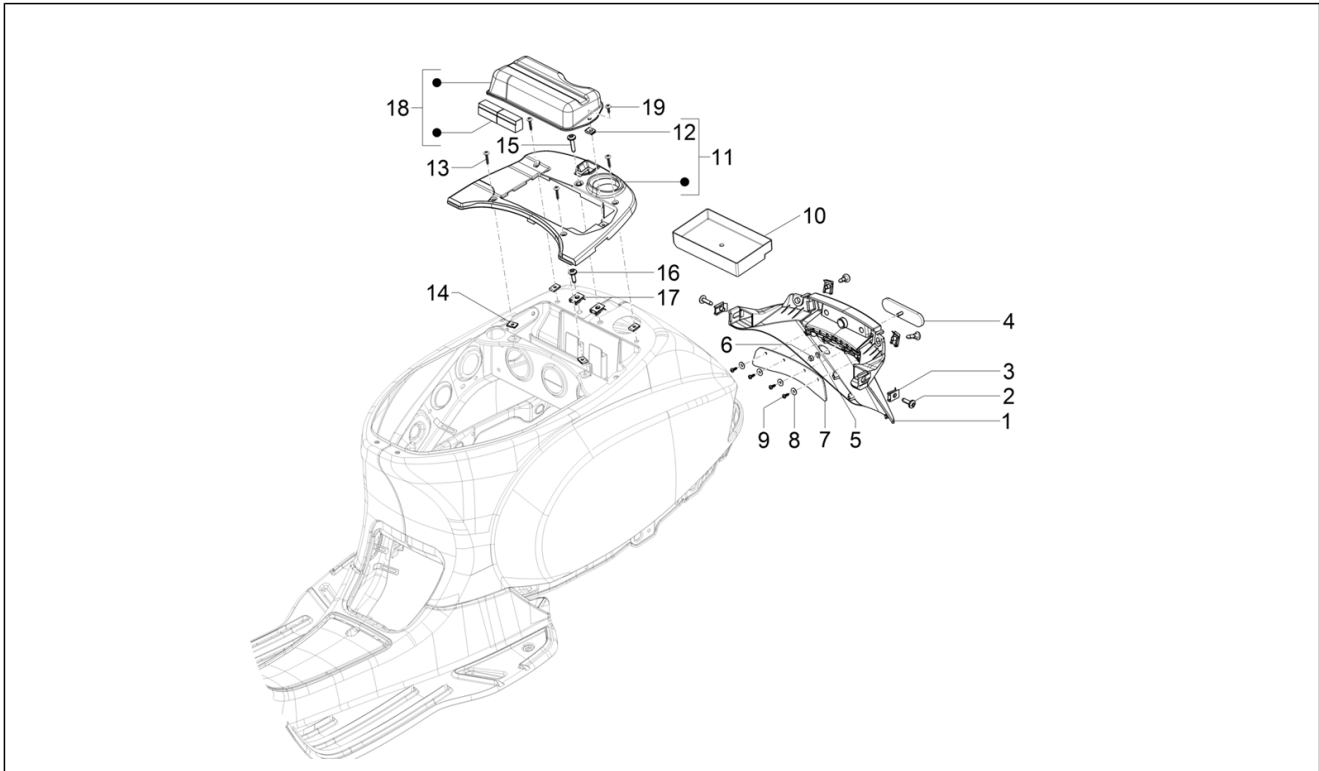

Group	Frame - Plastic parts - Coachwork
Code	02.37
Description	Rear cover - Splash guard
Service	1

Pos.	Code	Description	Qty	Variants
7	623420	Splash guard	1	
8	013763	Flat washer 4,2x12x1	4	
9	297498	Self tapping screw	4	
10	675396	Battery holder tray	1	
11	1B001181	Complete battery cover	1	
12	CM017410	Spring plate	1	
13	CM178608	Self tapping screw	4	
14	CM178604	Self-tap screw	4	
15	CM179303	Screw metrica	1	
16	CM179302	Metric screw TBC	1	
17	254485	Spring plate M6	2	
18	576017	Complete battery cover	1	
19	259349	Screw M4,2x13	1