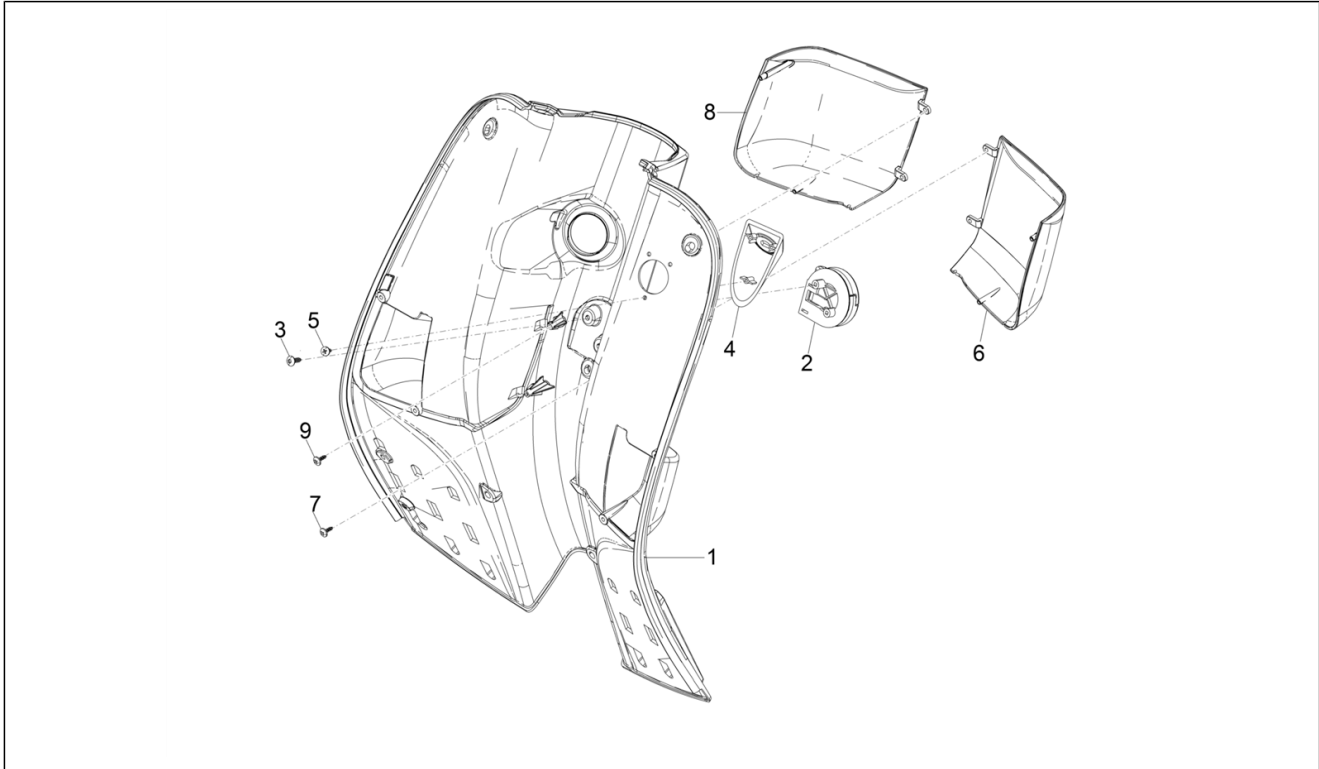

Group	Frame - Plastic parts - Coachwork
Code	02.30
Description	Front glove-box - Knee-guard panel
Service	1

Pos.	Code	Description	Qty	Variants
				Colour:Rosso 801/B[801/B]
4	SP1B000438000BR	Protection starter transmission	1	Colour:544-Glossy White[544]
4	SP1B000438000S6	Protection starter transmission	1	Colour:Matt red 885/A[885/A]
4	1B000438	Protection starter transmission raw	1	Colour:White Tech 505/A[505/A] Colour:Nero competition 85/B[85/B] Colour:Blue 277/A[277/A] Colour:Giallo 980/A[980/A] Colour:Rosso 801/B[801/B] Colour:Orange 938/A[938/A] Colour:Orange 938/A[938/A] Colour:544-Glossy White[544] Colour:Giallo 980/A[980/A] Colour:Nero competition 85/B[85/B] Colour:White Tech 505/A[505/A] Colour:Matt red 885/A[885/A] Colour:Rosso 801/B[801/B] Colour:Blue 277/A[277/A]
4	SP1B000438000AI	Protection starter transmission	1	Colour:Orange 938/A[938/A] Colour:Orange 938/A[938/A]
4	SP1B000438000T5	Protection starter transmission	1	Colour:Blue 277/A[277/A] Colour:Blue 277/A[277/A]
4	SP1B000438000NL	Protection starter transmission	1	Colour:Nero competition 85/B[85/B] Colour:Nero competition 85/B[85/B]
4	SP1B000438000Q4	Protection starter transmission	1	Colour:White Tech 505/A[505/A] Colour:White Tech 505/A[505/A]
5	297498	Self tapping screw	3	
6	65429400BR	Left hoder	1	Colour:544-Glossy White[544]
6	654294	Left hoder raw	1	Colour:White Tech 505/A[505/A] Colour:Nero competition 85/B[85/B] Colour:Blue 277/A[277/A] Colour:Giallo 980/A[980/A] Colour:Rosso 801/B[801/B] Colour:Orange 938/A[938/A]
6	65429400AI	Left hoder	1	Colour:Orange 938/A[938/A]