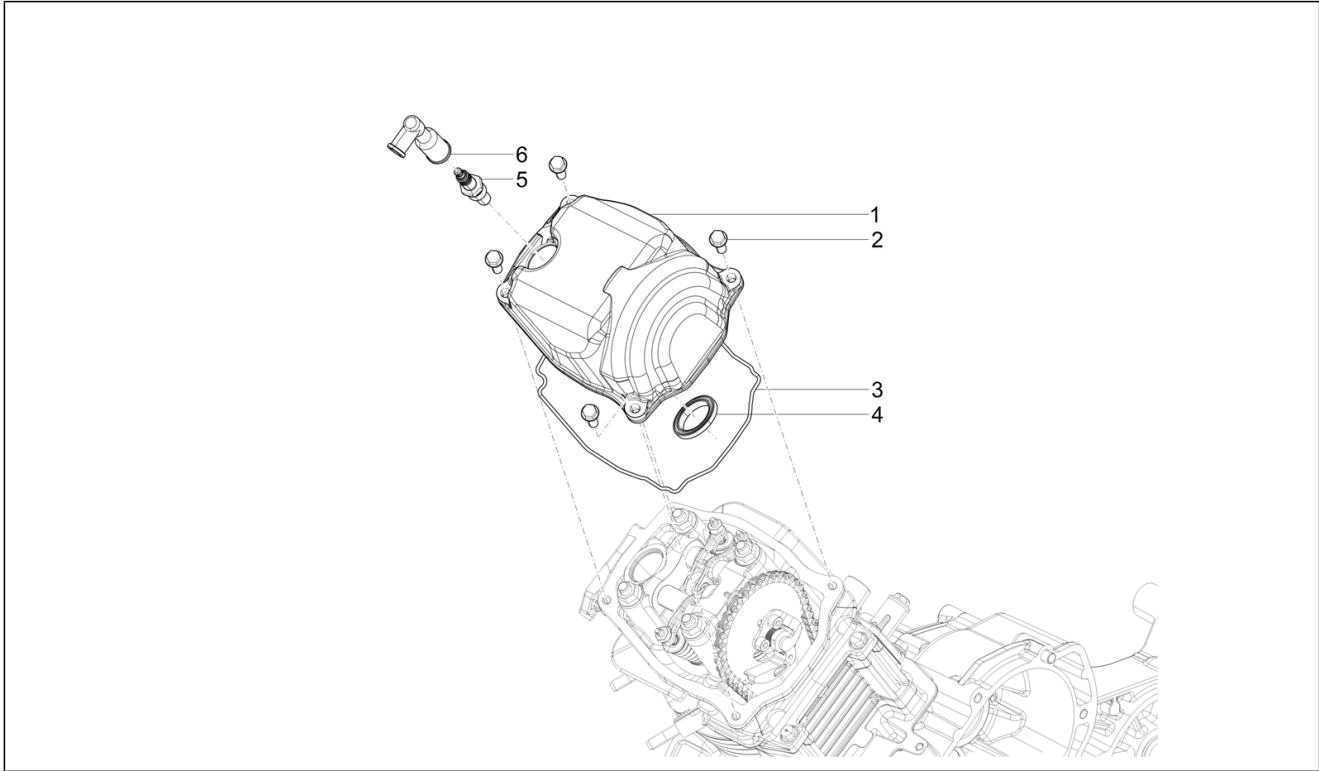

Group	Engine
Code	01.12
Description	Cylinder head cover
Service	1

Pos.	Code	Description	Qty	Variants
1	1A006545	Head cover	1	
2	018639	Hex screw M6x20	4	
3	B018533	Head cover gasket	1	
4	B014732	Spark plug hole gasket	1	
5	643367	Ignition spark plug	1	
6	643149	Spark plug cap	1