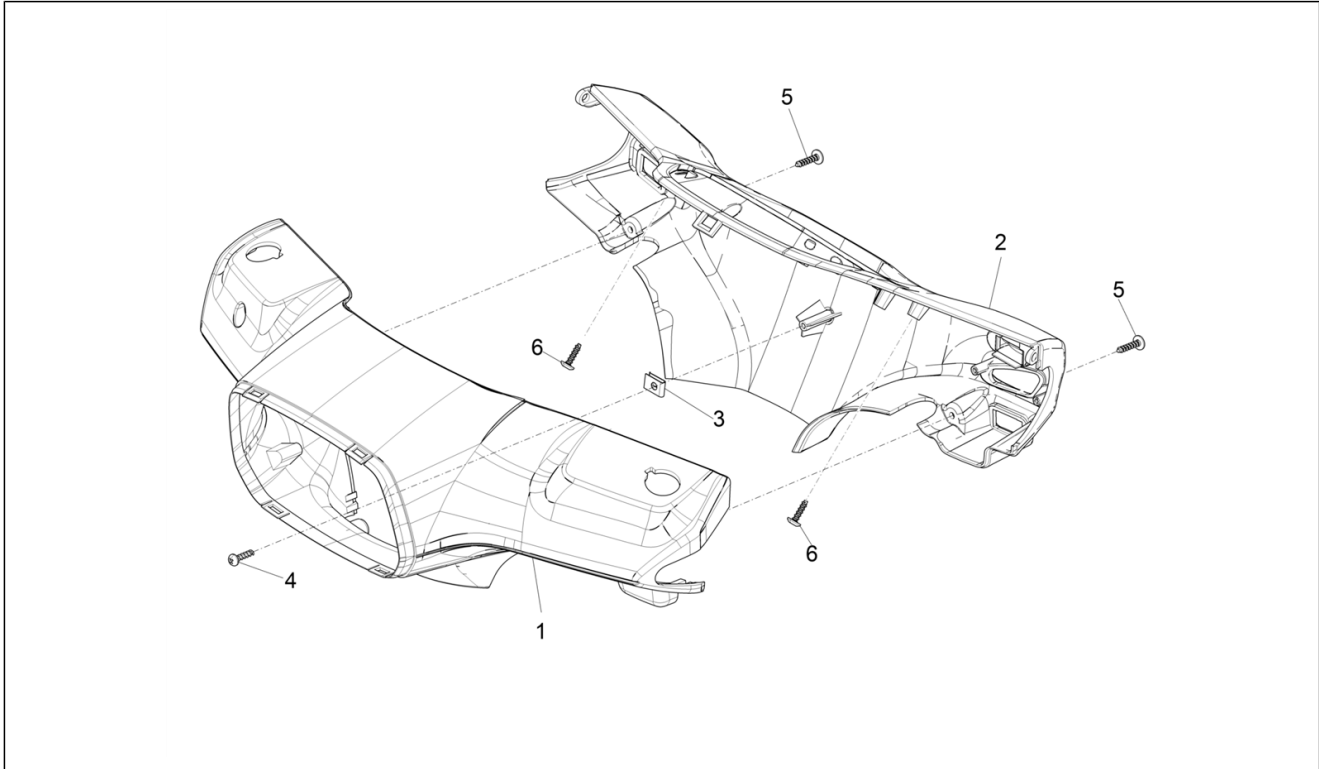

Group	Handlebars/Steering
Code	03.01
Description	Handlebars coverages
Service	1

Pos.	Code	Description	Qty	Variants
				Colour:Nero competition 85/B[85/B] Colour:Blue 277/A[277/A] Colour:Giallo 980/A[980/A] Colour:Rosso 801/B[801/B] Colour:Orange 938/A[938/A] Colour:Orange 938/A[938/A] Colour:544-Glossy White[544] Colour:Giallo 980/A[980/A] Colour:Nero competition 85/B[85/B] Colour:White Tech 505/A[505/A] Colour:Matt red 885/A[885/A] Colour:Rosso 801/B[801/B] Colour:Blue 277/A[277/A]
2	SP1B004805000AI	Painted handlebar rear cover	1	Colour:Orange 938/A[938/A] Colour:Orange 938/A[938/A]
2	SP1B004805000NL	Painted handlebar rear cover	1	Colour:Nero competition 85/B[85/B] Colour:Nero competition 85/B[85/B]
2	SP1B004805000Q4	Painted handlebar rear cover	1	Colour:White Tech 505/A[505/A] Colour:White Tech 505/A[505/A]
2	SP1B004805000T5	Painted handlebar rear cover	1	Colour:Blue 277/A[277/A] Colour:Blue 277/A[277/A]
2	SP1B004805000LC	Painted handlebar rear cover	1	Colour:Giallo 980/A[980/A] Colour:Giallo 980/A[980/A]
3	CM017409	Spring plate	1	
4	008457	Self-tap screw M4,2x19	1	
5	258146	Self-tap screw M3x20	2	
6	270793	TBCIC Screw	2