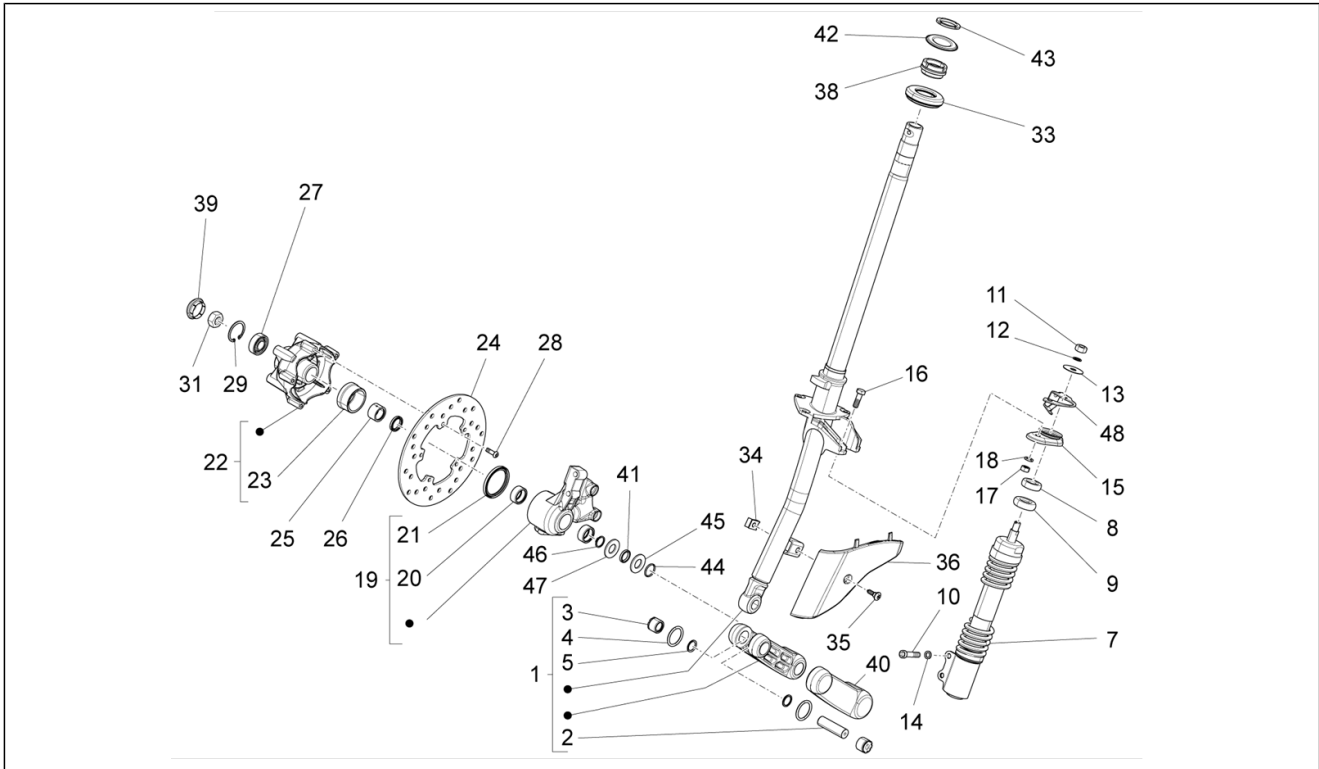

Group	Suspensions - Wheels
Code	04.02
Description	Fork/steering tube - Steering bearing unit
Service	1

Pos.	Code	Description	Qty	Variants
1	SP1C00166040	Steering tube complete with arm	1	
2	177451	Piston pin	1	
3	198513	Roller cage	2	
4	006731	Gasket	2	
5	119219	Gasket ring	2	
7	1C003015	Shock absorber assembly	1	
8	174085	Pad	1	
9	174874	Pad	1	
10	149104	Hex socket screw M8x40	2	
11	021210	Nut	1	
12	174088	Washer	1	
13	012535	Washer	1	
14	709047	Spring washer	2	
15	601556	Shock absorber connection bracket	1	
16	031120	screw	2	
17	020108	Nut M8x6,5	2	
18	016408	Spring washer 13,75x8,15x4,5	2	
19	1C002142	Pin and shock absorber support	1	
20	177436	Drawn cap	2	
21	177494	Ring	1	
22	1C000383	Front wheel hub	1	
24	1C000907	Brake disc	1	
25	177442	Roller cage	1	
26	177443	Gasket ring	1	
27	177610	Bearing	1	
28	1C002051	Hex screw M6x22	5	
29	006635	Snap ring	1	
31	668001	Self-locking nut	1