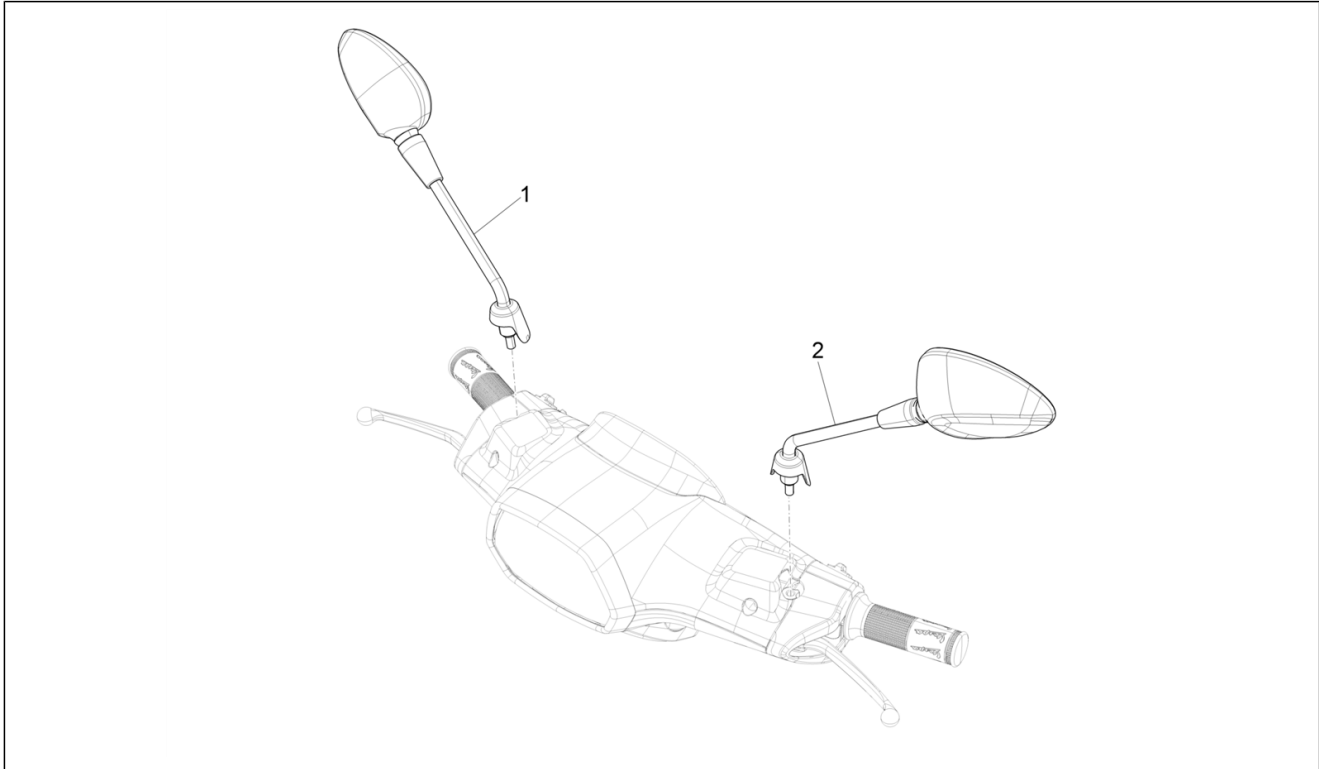

Group	Frame - Plastic parts - Coachwork
Code	02.45
Description	Driving mirror/s
Service	1

Pos.	Code	Description	Qty	Variants
1	CM182502	RH rearview mirror	1	
2	CM182501	LH rearview mirror	1