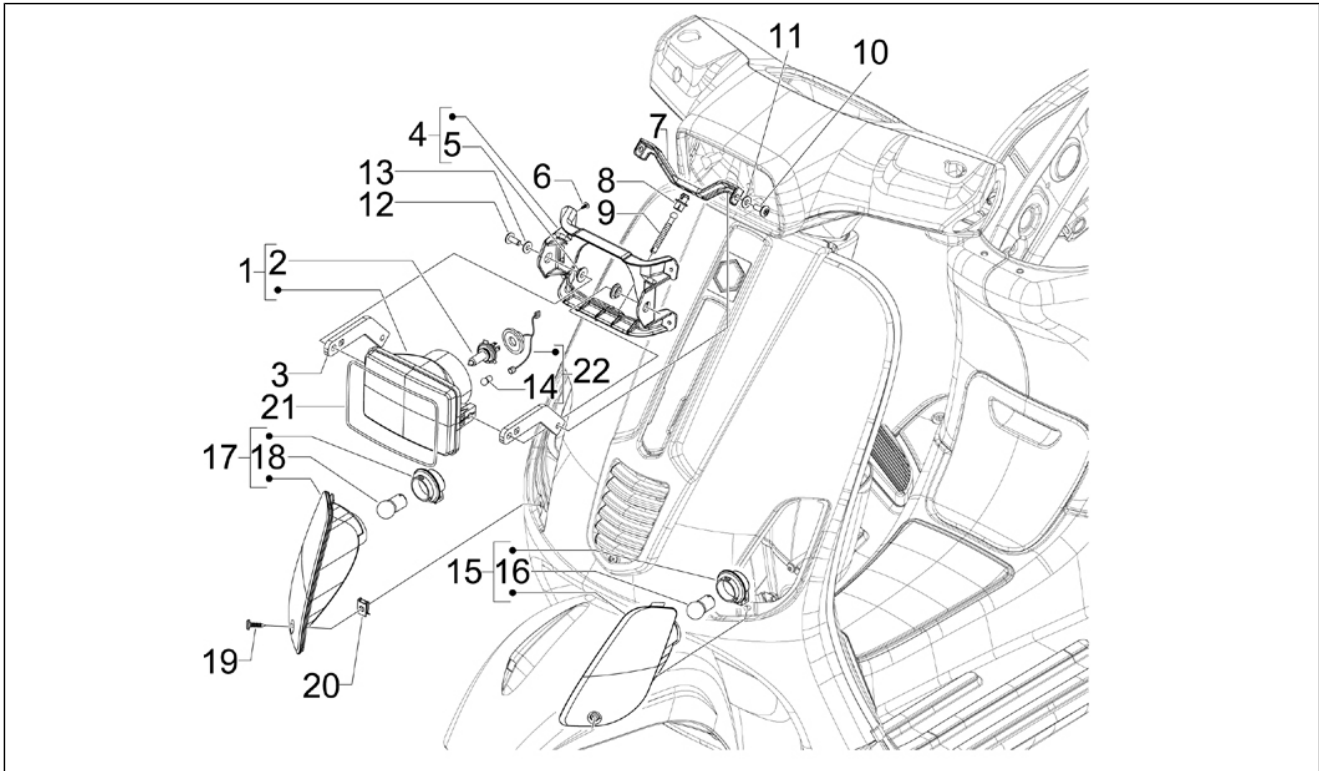

Group	Electrical system
Code	06.03
Description	Front headlamps - Turn signal lamps
Service	1

Pos.	Code	Description	Qty	Variants
1	1D001812	Complete front headlight	1	
2	231215	Lamp HS1 35+35W 12V	1	
3	654271	Headlight support clamp	2	
4	654890	Complete headlight support	1	
5	654301	Headlight spacer	2	
6	270793	TBCIC Screw	4	
7	654276	Junction component	1	
8	640800	Adjuster block	1	
9	640801	Adjusting pin	1	
10	015558	Screw m16x16	1	
11	006976	Spring washer 12x6,4x0,5	2	
12	1A003109	TCCIC M5x16	2	
13	006965	Washer 5.3x10x10	1	
14	2920225	12V-5W bulb	1	
15	643324	Front left turn indicator	1	
16	584332	Lamp 12V-10W	1	
17	643325	Front right turn indicator	1	
18	584332	Lamp 12V-10W	1	
19	008457	Self-tap screw M4,2x19	2	
20	CM017406	Plate	2	
21	654876	Gasket	1	
22	1D000517	Headlamp cable harness	1