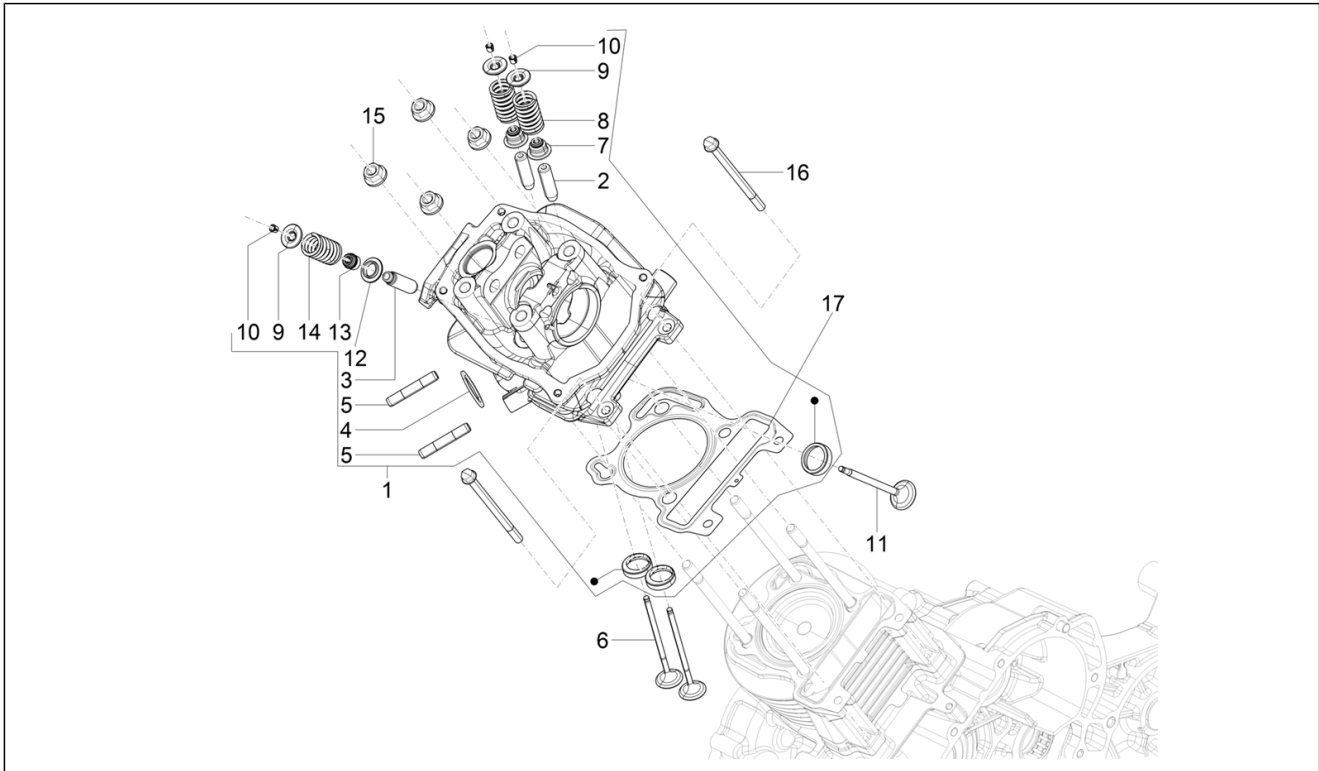

Group	Engine
Code	01.10
Description	Head unit - Valve
Service	1

Pos.	Code	Description	Qty	Variants
1	SP1A004078R	Complete cylinder head	1	
2	B015335	Guide in. valve	2	
3	B015334	Guide ex. valve	1	
4	434716	Big end-silencer gasket	1	
5	1A004153	Special stud bolt	2	
6	B014684	Intake valve	2	
7	843307	Valve gasket ring	2	
8	B014706	Intake valve spring	2	
9	B017456	Upper cap	3	
10	B015288	Valve half-cone	6	
11	B017438	Exhaust valve	1	
12	483711	Lower cap	1	
13	436438	Valve gasket ring	1	
14	B014705	Exhaust valve spring	1	
15	B016939	Flanged nut M8x1,25	4	
16	B018854	Flanged hexagonal-head screw M6x90	2	
17	1A000745	Cylinder head gasket	1