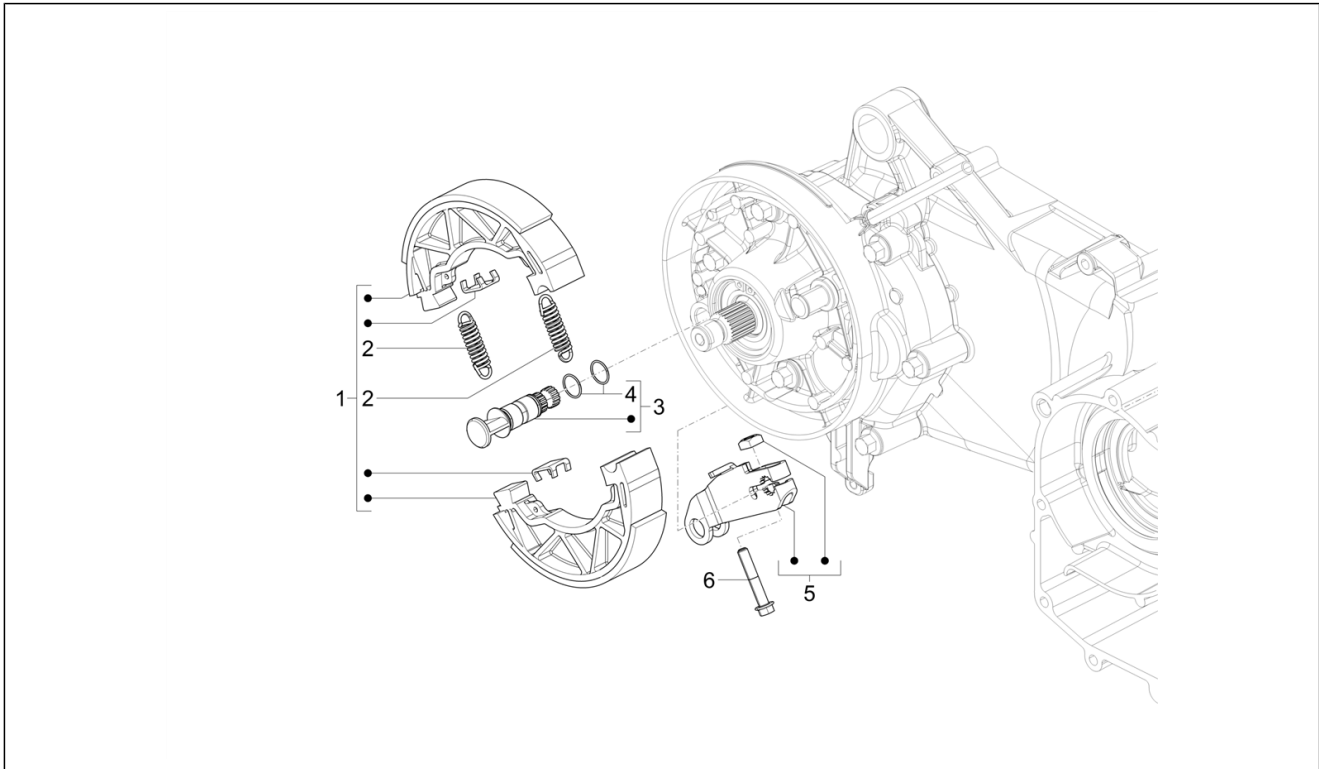

Group	Engine
Code	01.35
Description	Rear brake - Brake jaw
Service	1

Pos.	Code	Description	Qty	Variants
1	1C000655R	Pair of brake shoes	1	
2	647384	Brake shoes return spring	2	
3	5641365	Brake lever shaft	1	
4	564134	Gasket	2	
5	1C001658	Rear brake control lever	1	
6	1A003063	Screw w/ flange M6x35	1