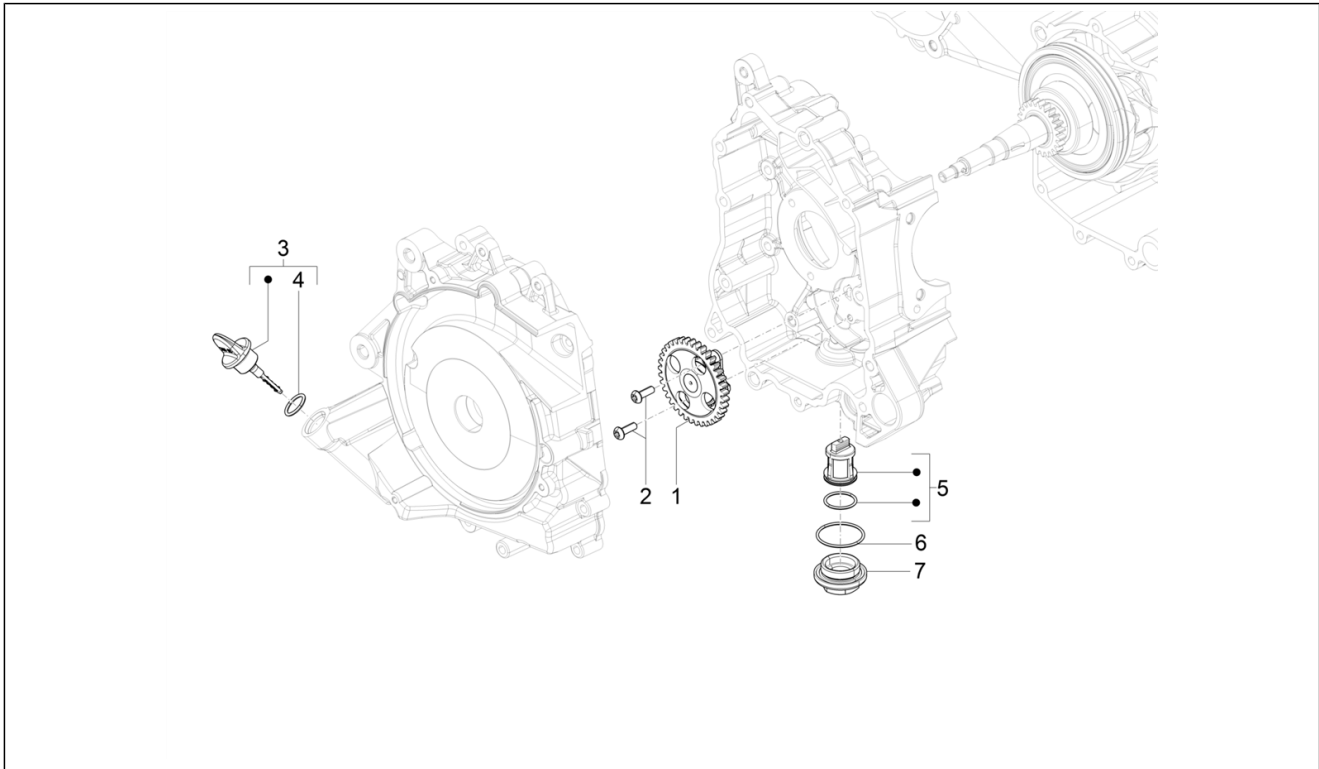

Group	Engine
Code	01.18
Description	Oil pump
Service	1

Pos.	Code	Description	Qty	Variants
1	B018448	Oil pump assy.	1	
2	1A001073	Torx Screw M5x16	2	
3	B017002	Complete oil level dipstick	1	
4	479986	O-ring	1	
5	B018020	Oil filter cpl.	1	
6	285536	O-ring 31,47x1,78	1	
7	B015598	Oil filter plug	1