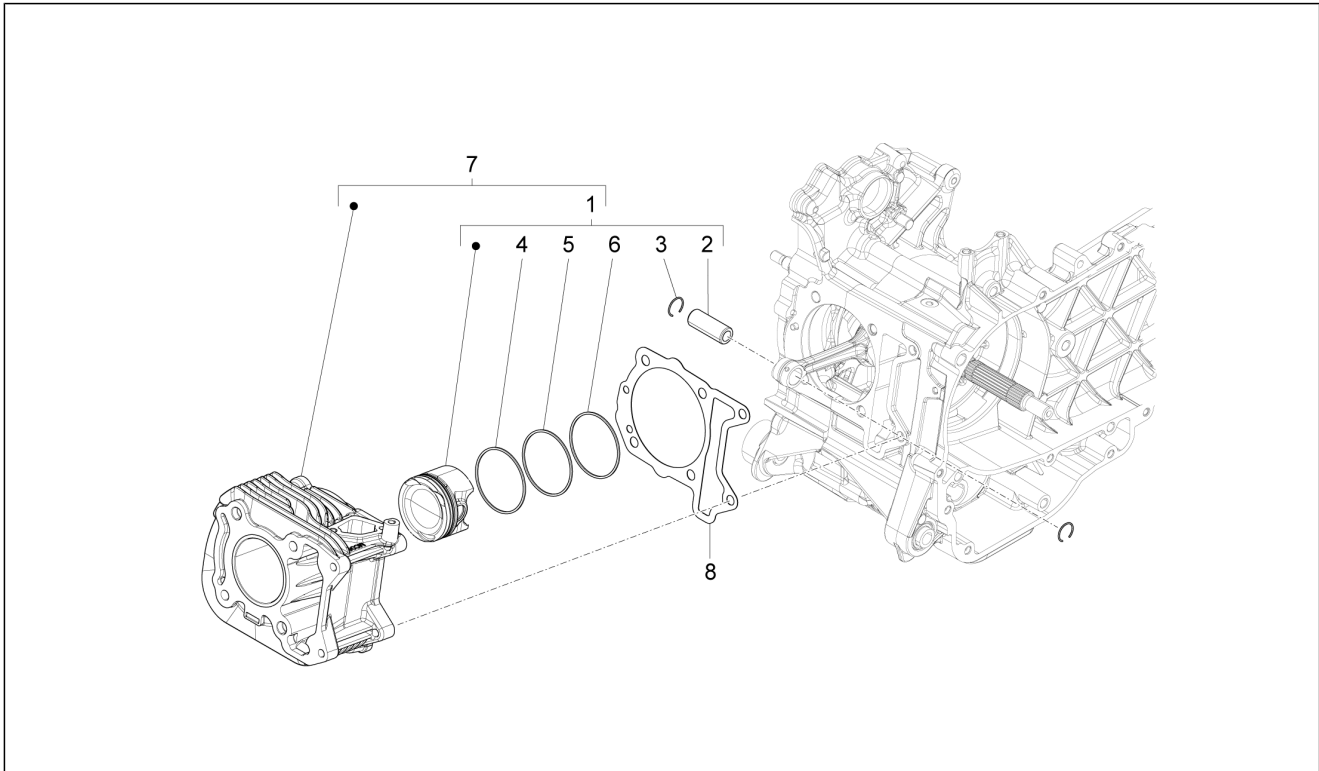

Group	Engine
Code	01.07
Description	Cylinder-piston-wrist pin unit
Service	1

Pos.	Code	Description	Qty	Variants
1	SP1L001335C	Piston components group	1	
2	880841	Piston pin	1	
3	879474	Crank pin retainer ring	2	
4	1A008637	Compression ring 1° cava	1	
5	1A008638	Compression ring 2° cava	1	
6	1A008639	Compression ring 3° cava	1	
7	SP1L004486C		1	
8	CM291501	Crankcase/cylinder gasket 0.4 mm	1	
8	CM291502	Crankcase/cylinder gasket 0.6 mm	1	
8	CM291503	Crankcase/cylinder gasket 0.8 mm	1