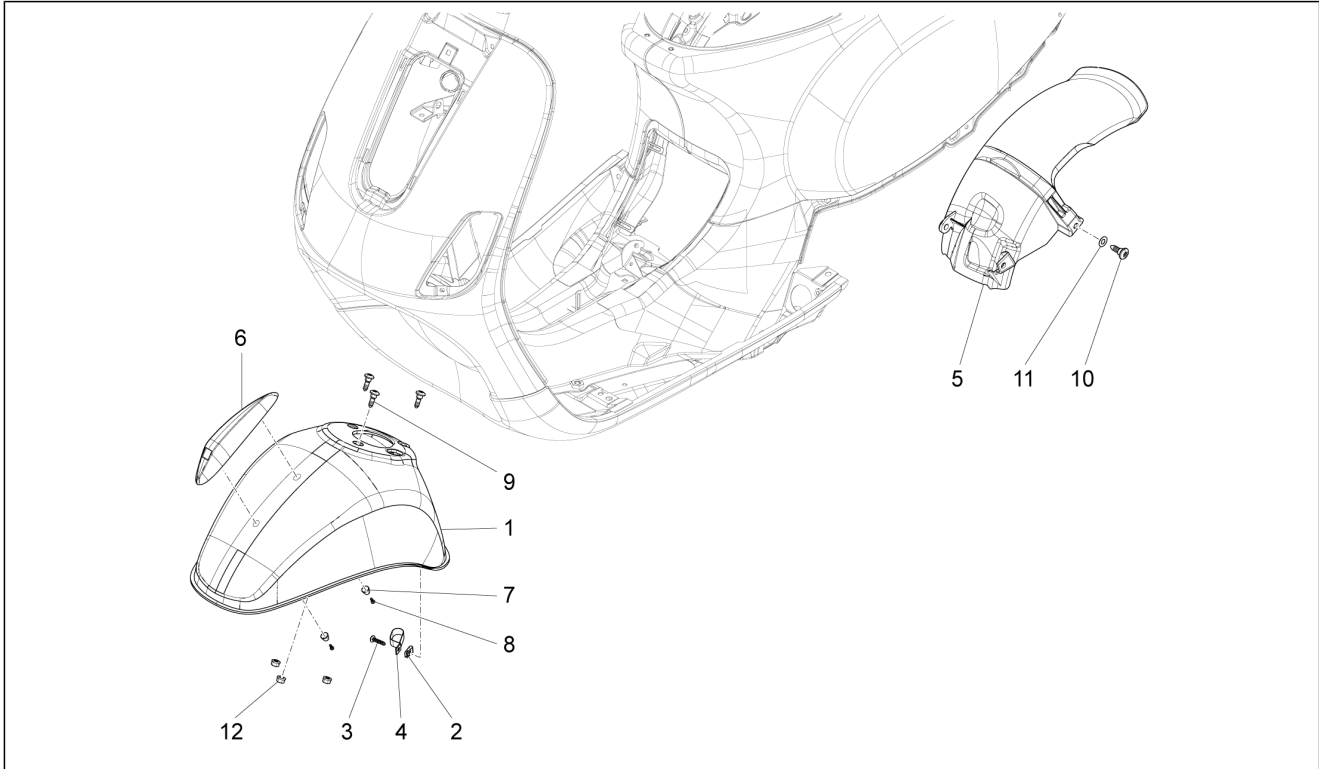

Group	Frame - Plastic parts - Coachwork
Code	02.33
Description	Wheel huosing - Mudguard
Service	1

Pos.	Code	Description	Qty	Variants
1	SP1B002204000Q4	Painted front mudguard	1	Colour:White Tech 505/A[505/A] Colour:White Tech 505/A[505/A]
1	SP1B002204000T5	Painted front mudguard	1	Colour:Blue 277/A[277/A] Colour:Blue 277/A[277/A]
1	SP1B002204000LC	Painted front mudguard	1	Colour:Giallo 980/A[980/A] Colour:Giallo 980/A[980/A]
1	SP1B002204000AI	Painted front mudguard	1	Colour:Orange 938/A[938/A] Colour:Orange 938/A[938/A]
1	1B002204	Front mudguard	1	Colour:White Tech 505/A[505/A] Colour:Nero competition 85/B[85/B] Colour:Blue 277/A[277/A] Colour:Giallo 980/A[980/A] Colour:Rosso 801/B[801/B] Colour:Orange 938/A[938/A] Colour:Orange 938/A[938/A] Colour:544-Glossy White[544] Colour:Giallo 980/A[980/A] Colour:Nero competition 85/B[85/B] Colour:White Tech 505/A[505/A] Colour:Matt red 885/A[885/A] Colour:Rosso 801/B[801/B] Colour:Blue 277/A[277/A]
1	SP1B002204000NL	Painted front mudguard	1	Colour:Nero competition 85/B[85/B] Colour:Nero competition 85/B[85/B]
1	SP1B002204000S9	Painted front mudguard	1	Colour:Rosso 801/B[801/B] Colour:Rosso 801/B[801/B]
1	SP1B002204000BR	Painted front mudguard	1	Colour:544-Glossy White[544]
1	SP1B002204000S6	Painted front mudguard	1	Colour:Matt red 885/A[885/A]
2	CM017410	Spring plate	1	
3	015900	Self tapping screw	1	
4	1C001708	Spring	1	
5	1B002266	Rear mudguard	1	
6	1B002601	Mudguard crest	1