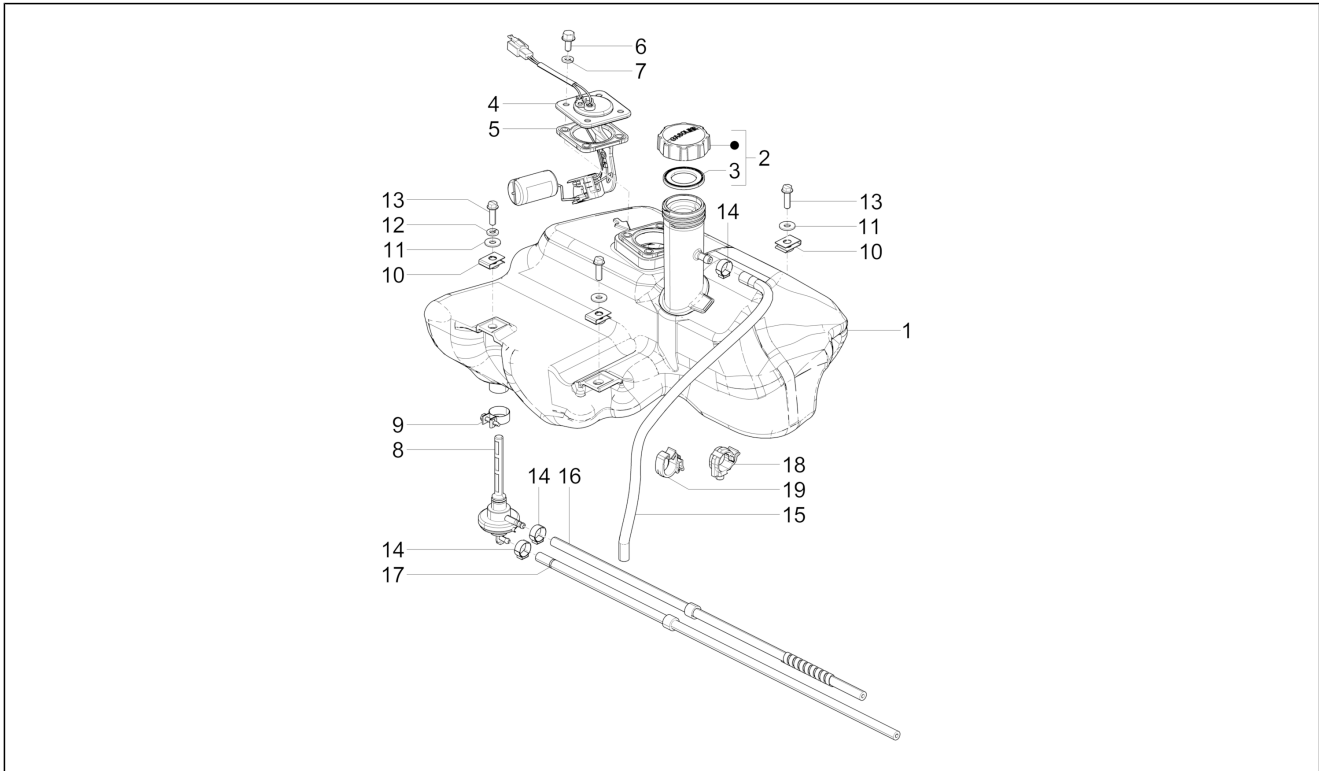

Group	Frame - Plastic parts - Coachwork
Code	02.47
Description	Fuel tank
Service	1

Pos.	Code	Description	Qty	Variants
1	S1672697	Fuel tank	1	
2	656022	Plug	1	
3	656021	Tank cover gasket	1	
4	643298	Indicator fuel level	1	
5	676200	Gasket	1	
6	B016426	Screw w/ flange M6x14	4	
7	016406	Spring washer 6,4x11,8x1	4	
8	674594	Depression tap	1	
9	879888	Fastening clamp	1	
10	CM259204	Spring plate	3	
11	016406	Spring washer 6,4x11,8x1	3	
12	013880	Flat washer 16x6,5x1,5	1	
13	018639	Hex screw M6x20	3	
14	CM001901	Hose clamp	3	
15	CM001209	pipe	1	
16	CM283502	Fuel tube	1	
17	CM178304	pipe	1	
18	CM013202	Pipes/cables retainer spring	1	
19	CM006908	Non return spring L=23	1