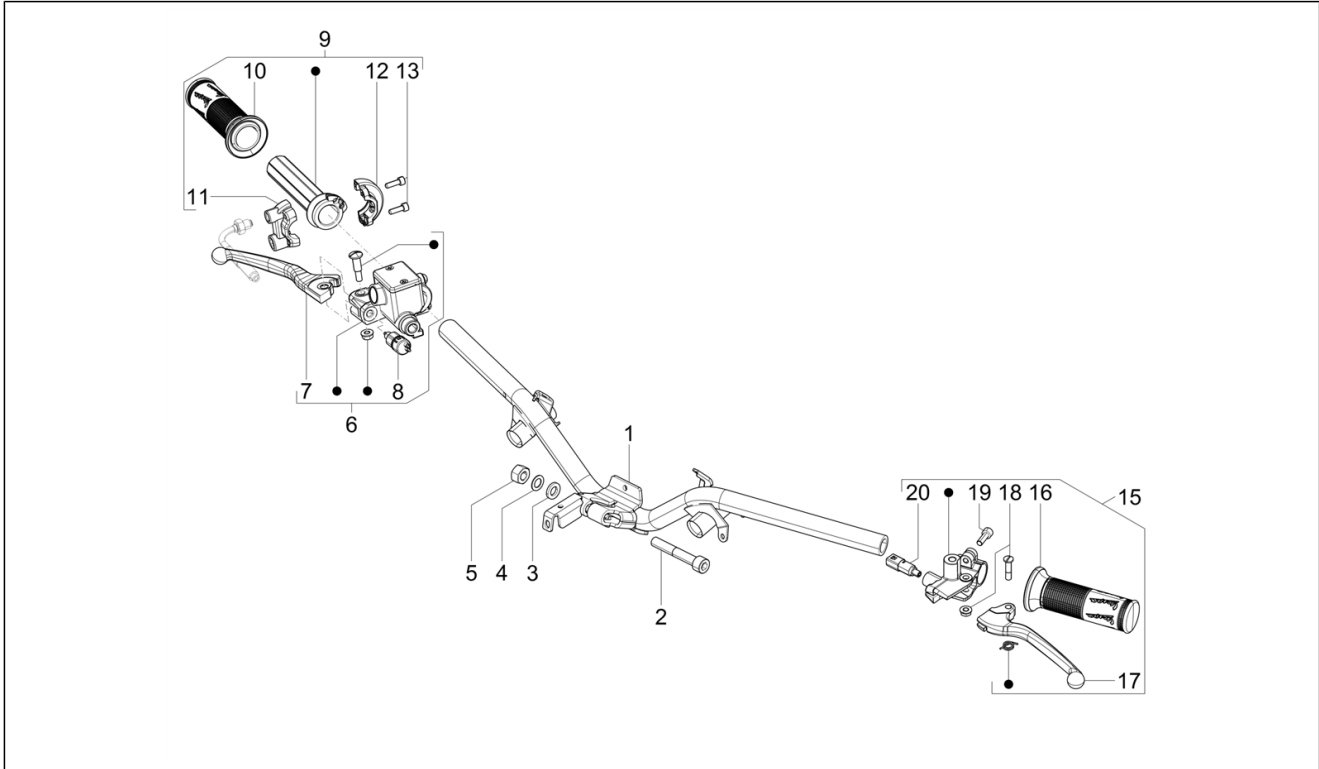

Group	Handlebars/Steering
Code	03.06
Description	Handlebars - Master cil.
Service	1

Pos.	Code	Description	Qty	Variants
1	1B002224	Handlebar with U.P.	1	
2	655554	Hex socket screw	1	
3	267917	Flat washer 18x10,2x2,5	1	
4	012543	Flat elastic washer with internal tothing 17x10,3x2	1	
5	015330	Nut M10	1	
6	1C000093	Front brake hydraulic pump	1	
7	1C000075	Brake lever (Brembo)	1	
9	CM090402	Throttle control sleeve assembly	1	
10	CM083804	Grip, r.h.	1	
11	598369	Lower clamp	1	
12	666758	Upper U-bolt	1	
13	975805	screw	2	
15	CM263302	Sleeve with rear brake lever	1	
16	CM083803	Grip, l.h.	1	
17	1C000896	LH brake lever	1	
18	265249	Screw with nut	1	
19	873433	Hex socket screw	1	
20	640762	Button	1