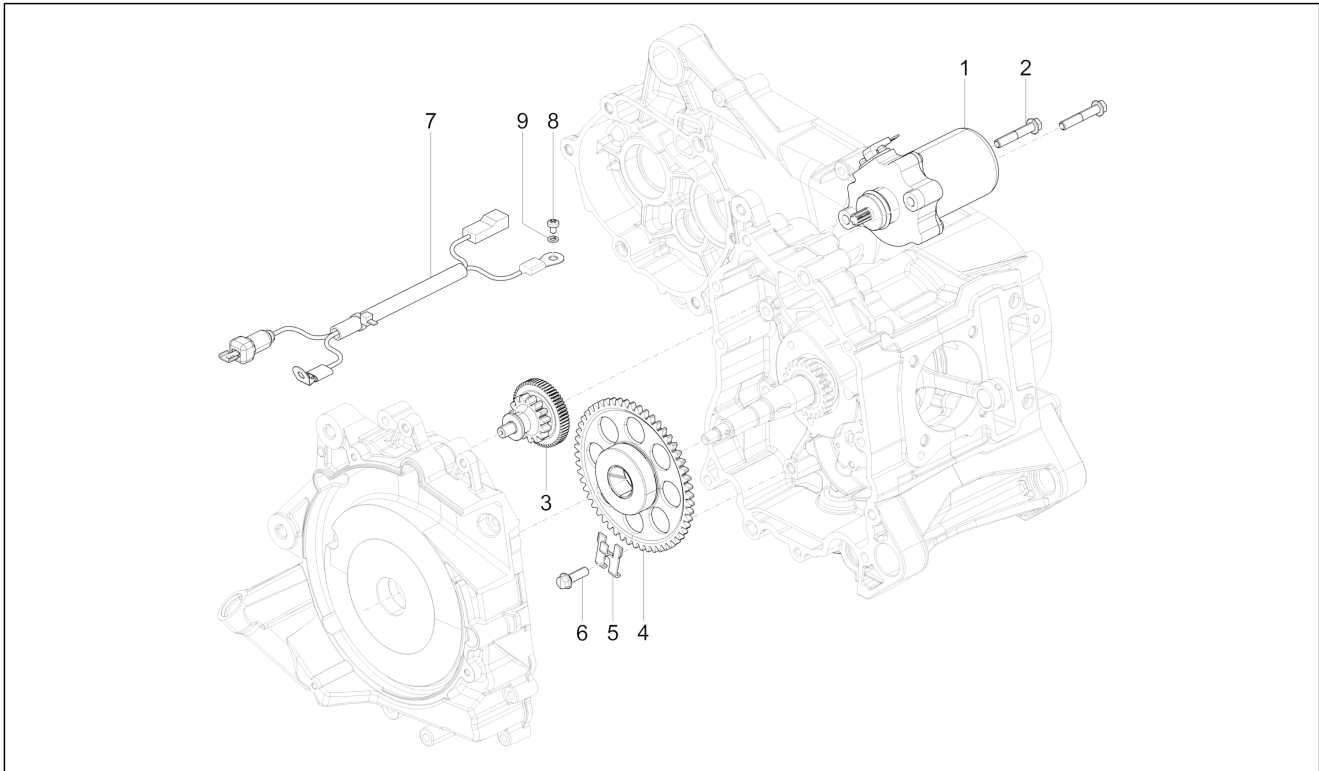

Group	Engine
Code	01.20
Description	Stater - Electric starter
Service	1

Pos.	Code	Description	Qty	Variants
1	1A015231	Starter motor	1	
2	1A003063	Screw w/ flange M6x35	2	
3	1A001443R	Electric starter gear	1	
4	83033R	Starting ring gear with limiting device	1	
5	B013851	Housing Corona avv.elettr.	1	
6	1A002691	Screw w/ flange M6x20 CL10	1	
7	1D000152	Connection cables Avviamento	1	
8	018644	screw	1	
9	016404	Flat washer 4,2x7,6x0,9	1