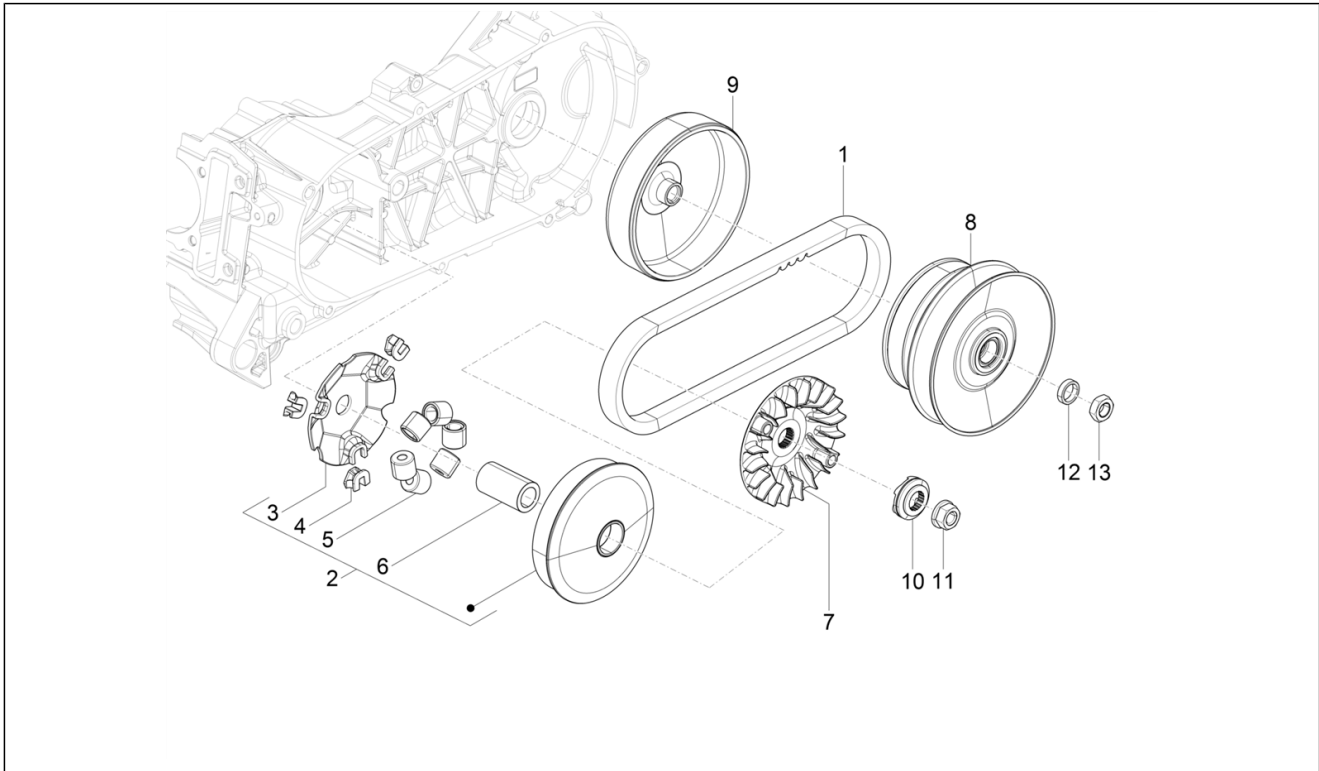

Group	Engine
Code	01.13
Description	Driving pulley
Service	1

Pos.	Code	Description	Qty	Variants
1	1A003846	V-belt	1	
2	1A008699	Complete roller housing	1	
3	1A001745	Roller contrast	1	
4	1A001746	Regulator shoe	3	
5	1A008700	roller complete	6	
6	1A002446	Spacer	1	
7	1A005055	Fixed driving half pulley	1	
8	1A005056	Pulley	1	
9	1A005057	Clutch drum	1	
10	B017599	Toothed bushing	1	
11	1A006988	Nut with spring washer	1	
12	B018306	Spacer	1	
13	B018308	Nut	1