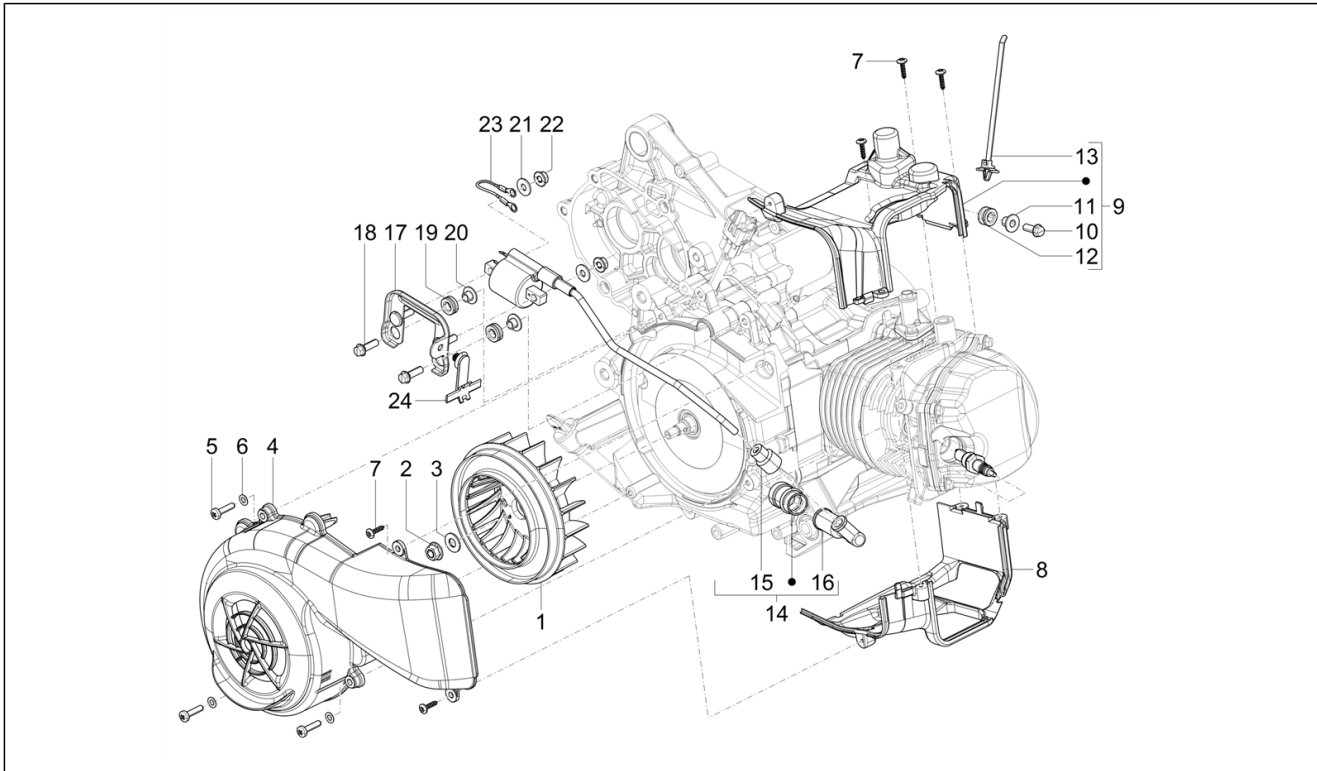

Group	Engine
Code	01.23
Description	Flywheel magneto cover - Oil filter
Service	1

Pos.	Code	Description	Qty	Variants
1	1A002013	Fan	1	
2	B016939	Flanged nut M8x1,25	1	
3	B017080	Flat washer	1	
4	B014750	Scroll cover	1	
5	B016620	Special cap screw M5x21	3	
6	006975	Washer $\varnothing 5,3 \times \varnothing 10 \times 0,5$	3	
7	B018421	Self-tap screw 3,8x16	5	
8	B014752	Exhaust side hood	1	
9	1A005179	Intake side hood	1	
10	1F000110	Flanged hexagon screw M6x16	1	
11	B014214	Spacer	1	
12	B014213	Fairlead	1	
13	643114	Cable retainer clamp	1	
14	58297R	HT coil completa	1	
15	642537	Protective hood	1	
16	643149	Spark plug cap	1	
17	B016552	HV coil support bracket with i.p.	1	
18	018639	Hex screw M6x20	2	
19	B014063	Pad	2	
20	B014066	Spacer	2	
21	013880	Flat washer 16x6,5x1,5	2	
22	B017143	Flanged nut M6	2	
23	643156	Mass cable	1