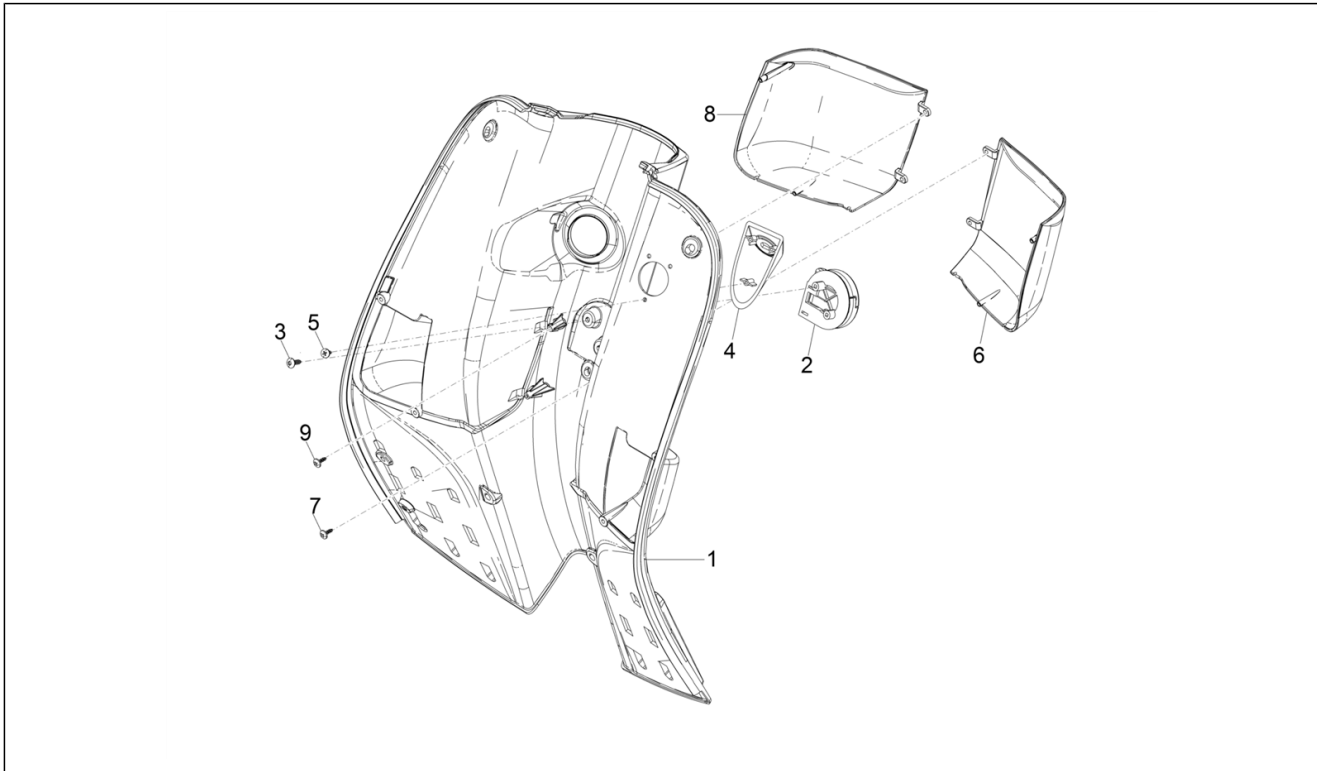

Group	Frame - Plastic parts - Coachwork
Code	02.30
Description	Front glove-box - Knee-guard panel
Service	1

Pos.	Code	Description	Qty	Variants
				Colour:Orange 938/A[938/A]
6	65429400NL	Left hoder	1	Colour:Nero competition 85/B[85/B] Colour:Nero competition 85/B[85/B]
6	SP65429400Q4	Left hoder	1	Colour:White Tech 505/A[505/A] Colour:White Tech 505/A[505/A]
6	S65429400T5	Left hoder	1	Colour:Blue 277/A[277/A] Colour:Blue 277/A[277/A]
6	SP65429400LC	Left hoder	1	Colour:Giallo 980/A[980/A] Colour:Giallo 980/A[980/A]
6	SP65429400S9	Left hoder	1	Colour:Rosso 801/B[801/B] Colour:Rosso 801/B[801/B]
6	S65429400S6	Left glovebox painted	1	Colour:Matt red 885/A[885/A]
7	297498	Self tapping screw	4	
8	S65429500T5	Right glovebox painted	1	Colour:Blue 277/A[277/A] Colour:Blue 277/A[277/A]
8	654295	Right glovebox raw	1	Colour:White Tech 505/A[505/A] Colour:Nero competition 85/B[85/B] Colour:Blue 277/A[277/A] Colour:Giallo 980/A[980/A] Colour:Rosso 801/B[801/B] Colour:Orange 938/A[938/A] Colour:Orange 938/A[938/A] Colour:544-Glossy White[544] Colour:Giallo 980/A[980/A] Colour:Nero competition 85/B[85/B] Colour:White Tech 505/A[505/A] Colour:Matt red 885/A[885/A] Colour:Rosso 801/B[801/B] Colour:Blue 277/A[277/A]
8	65429500NL	Right glovebox painted	1	Colour:Nero competition 85/B[85/B] Colour:Nero competition 85/B[85/B]
8	SP65429500S9	Right glovebox painted	1	Colour:Rosso 801/B[801/B] Colour:Rosso 801/B[801/B]