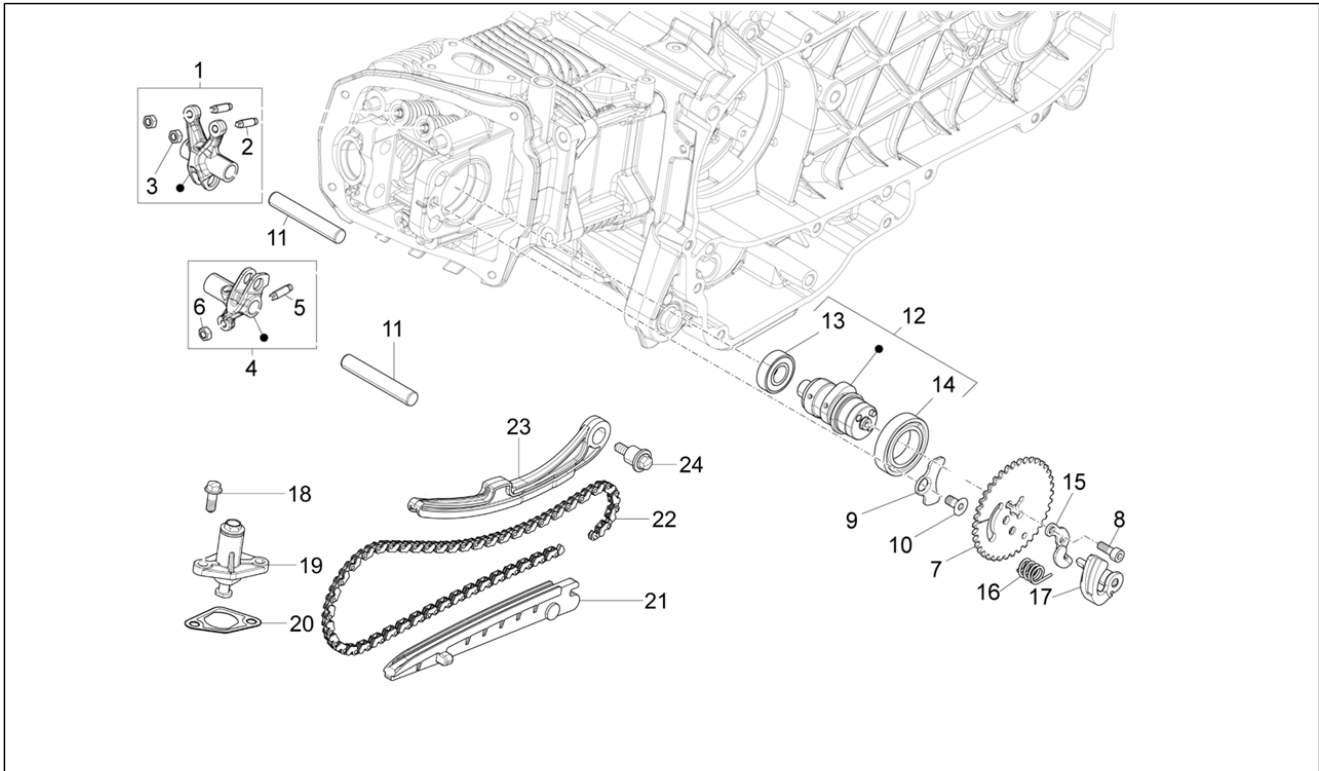

Group	Engine
Code	01.11
Description	Rocking levers support unit
Service	1

Pos.	Code	Description	Qty	Variants
1	B017425	Complete intake side rocker	1	
2	B017323	Valve adjuster screw	2	
3	B017431	Rocker arm adjuster nut	2	
4	B017426	Complete exhaust side rocker	1	
5	B017323	Valve adjuster screw	1	
6	B017431	Rocker arm adjuster nut	1	
7	B019040	Timing system gear	1	
8	B018718	Hex socket screw M5x14	2	
9	B014760	Camshaft retaining plate	1	
10	B018946	Screw M6x18	1	
11	B017113	Rocker arms axis	2	
12	SPB015309	Camshaft complete of bearing he vesp	1	
13	83040R	Ball bearing	1	
14	83041R	Ball bearing	1	
15	1A008397	Decompression ground retaining plate	1	
16	B015483	Decompression spring	1	
17	SP1A006405	Decompression counterweight	1	
18	1F000110	Flanged hexagon screw M6x16	2	
19	B017165	Chain tensioner	1	
20	847928	Cylinder/chain tensioner gasket	1	
21	B014830	Fixed pad	1	
22	830269	Camshaft chain	1	
23	B014831	Chain tensioner rod	1	
24	B014237	Special screw	1