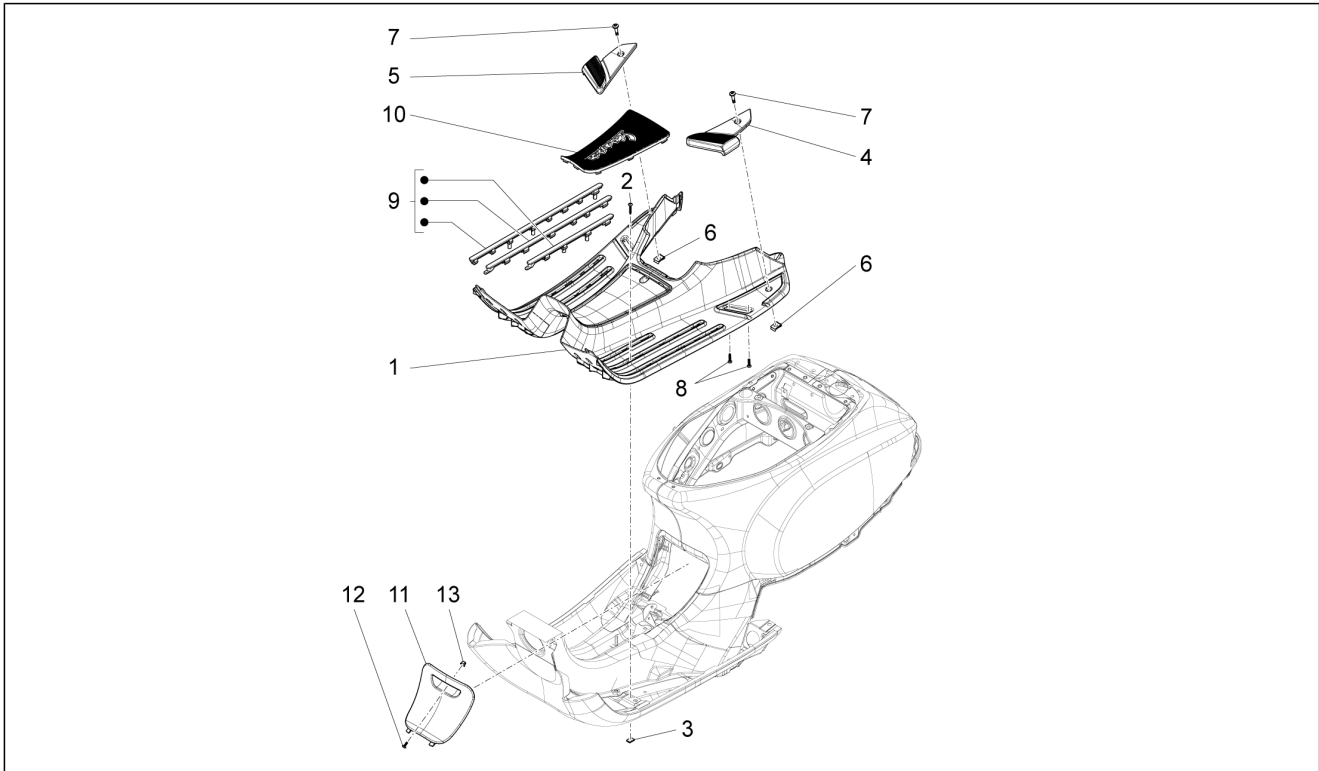

Group	Frame - Plastic parts - Coachwork
Code	02.31
Description	Central cover - Footrests
Service	1

Pos.	Code	Description	Qty	Variants
7	CM179303	Screw metrica	2	
8	297498	Self tapping screw	4	
9	672681	Kit strips, footboard	1	
10	657125	Central mat	1	
11	S67521700Q4	Painted spark plug inspection cover	1	Colour:White Tech 505/A[505/A] Colour:White Tech 505/A[505/A]
11	S67521700T5	Spark plug insp. door	1	Colour:Blue 277/A[277/A] Colour:Blue 277/A[277/A]
11	S67521700AI	Painted spark plug inspection cover	1	Colour:Orange 938/A[938/A] Colour:Orange 938/A[938/A]
11	R675217	Unfinished spark plug inspection hatch	1	
11	SP67521700LC	Spark plug insp. door	1	Colour:Giallo 980/A[980/A] Colour:Giallo 980/A[980/A]
11	SP67521700S9	Spark plug insp. door	1	Colour:Rosso 801/B[801/B] Colour:Rosso 801/B[801/B]
11	S67521700NL	Spark plug insp. door	1	Colour:Nero competition 85/B[85/B] Colour:Nero competition 85/B[85/B]
11	S67521700BR	Spark plug insp. door	1	Colour:544-Glossy White[544]
11	S67521700S6	Spark plug insp. door	1	Colour:Matt red 885/A[885/A]
12	259349	Screw M4,2x13	1	
13	157716	Expansion plug	1