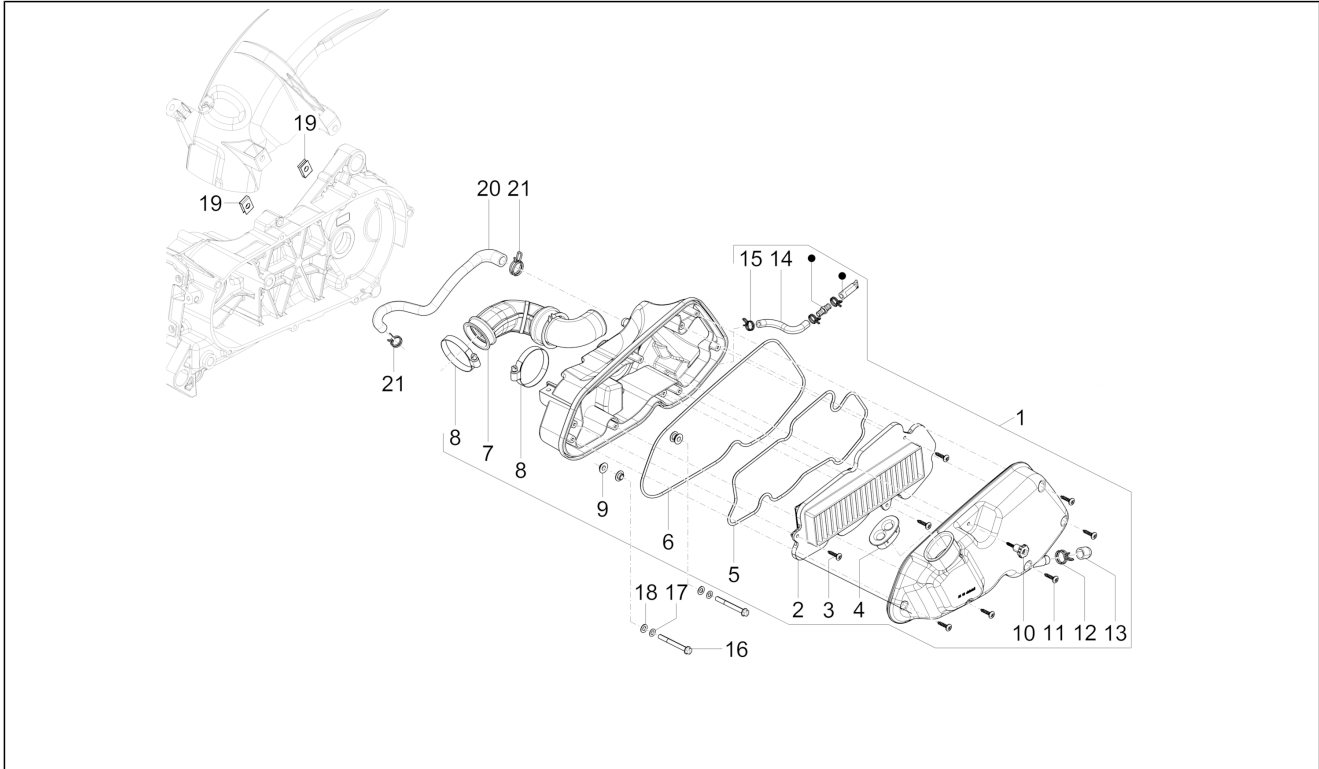

Group	Engine
Code	01.45
Description	Air filter
Service	1

Pos.	Code	Description	Qty	Variants
1	1A007584	Complete air cleaner box	1	
2	B018451	Air filter	1	
3	258146	Self-tap screw M3x20	3	
4	B015178	Hose	1	
5	B014994	Gasket Interna	1	
6	B014993	Gasket Esterna	1	
7	B015147	Air cleaner sleeve	1	
8	B019254	Hose clamp $\varnothing 42,4-\varnothing 44,5$	2	
9	B018262	Knurled bushing	4	
10	479132	Air filter closing knob	1	
11	258146	Self-tap screw M3x20	5	
12	CM002910	Hose clamp	1	
13	827831	Cap	1	
14	1A005265	Oil breather pipe	1	
15	CM002906	Hose clamp	3	
16	1A003064	Screw w/ flange M6x55	2	
17	012533	Notched washer 6,6x11x0	2	
18	003056	Flat washer 6,4x12x1	2	
19	254485	Spring plate M6	2	
20	B015323	Oil breather pipe	1	
21	CM002916	Hose clamp	2