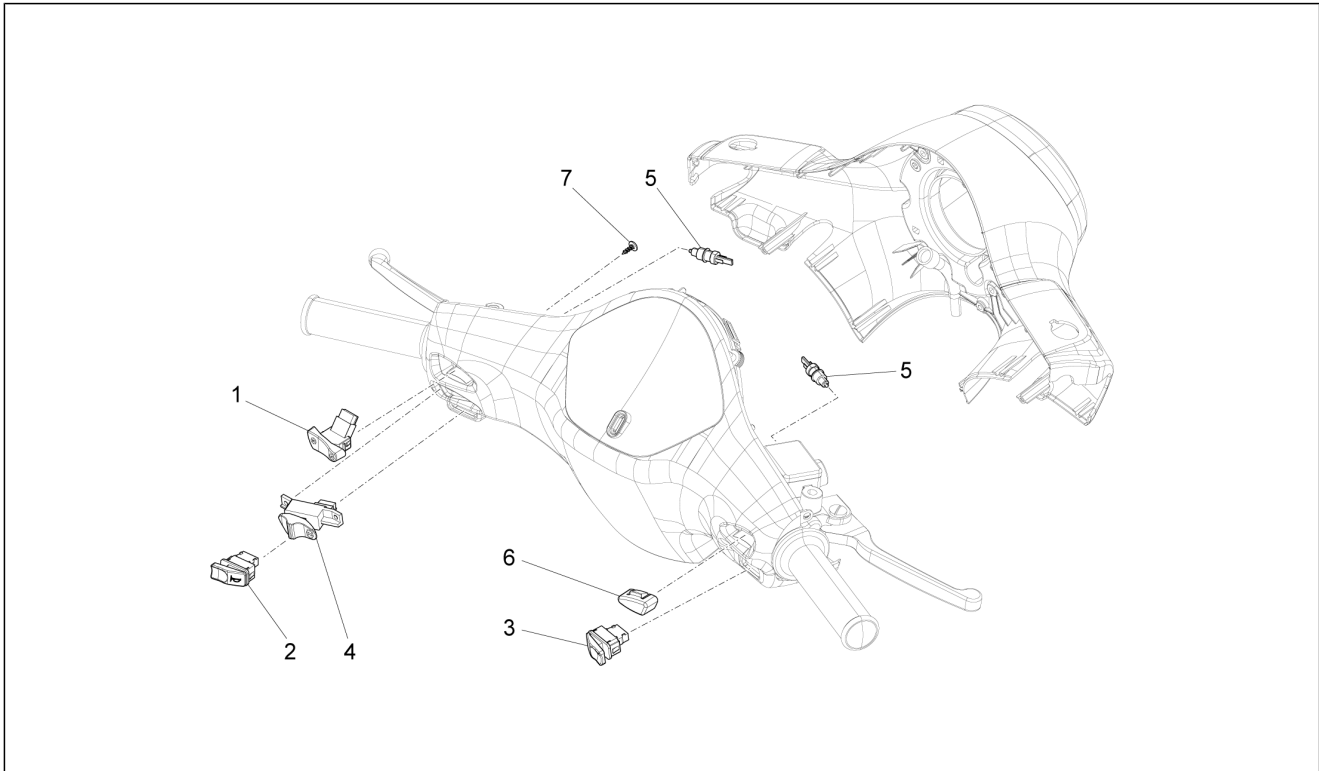

Group	Electrical system
Code	06.01
Description	Selectors - Switches - Buttons
Service	1

Pos.	Code	Description	Qty	Variants
1	294877	Headlight selector	1	
2	1D000185	Horn button	1	
3	641609	Starter button	1	
4	294723	Turn signal lamps switch	1	
5	640762	Button	2	
6	641859	Pulsante Mode	1	
7	297498	Self tapping screw	2