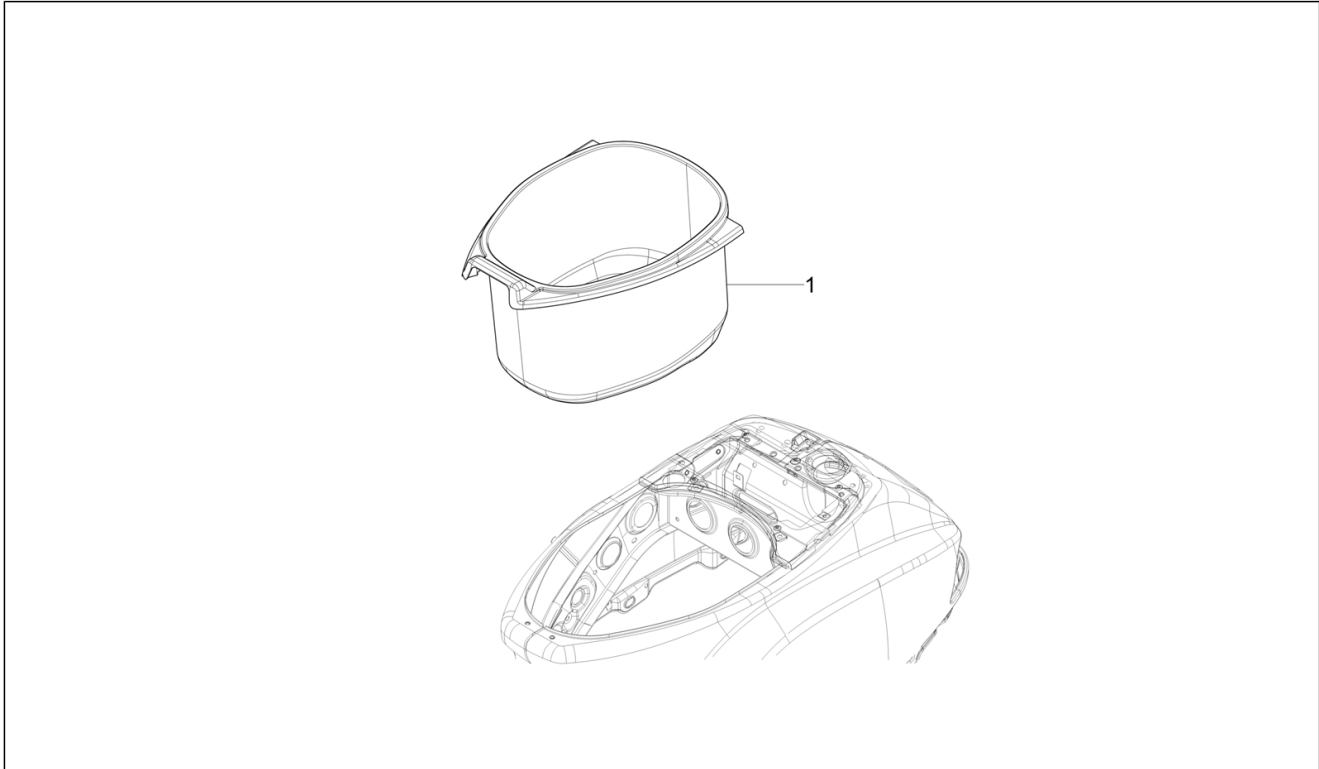

Group	Frame - Plastic parts - Coachwork
Code	02.34
Description	Helmet huosing - Undersaddle
Service	1

Pos.	Code	Description	Qty	Variants
1	672693	Helmet compartment	1