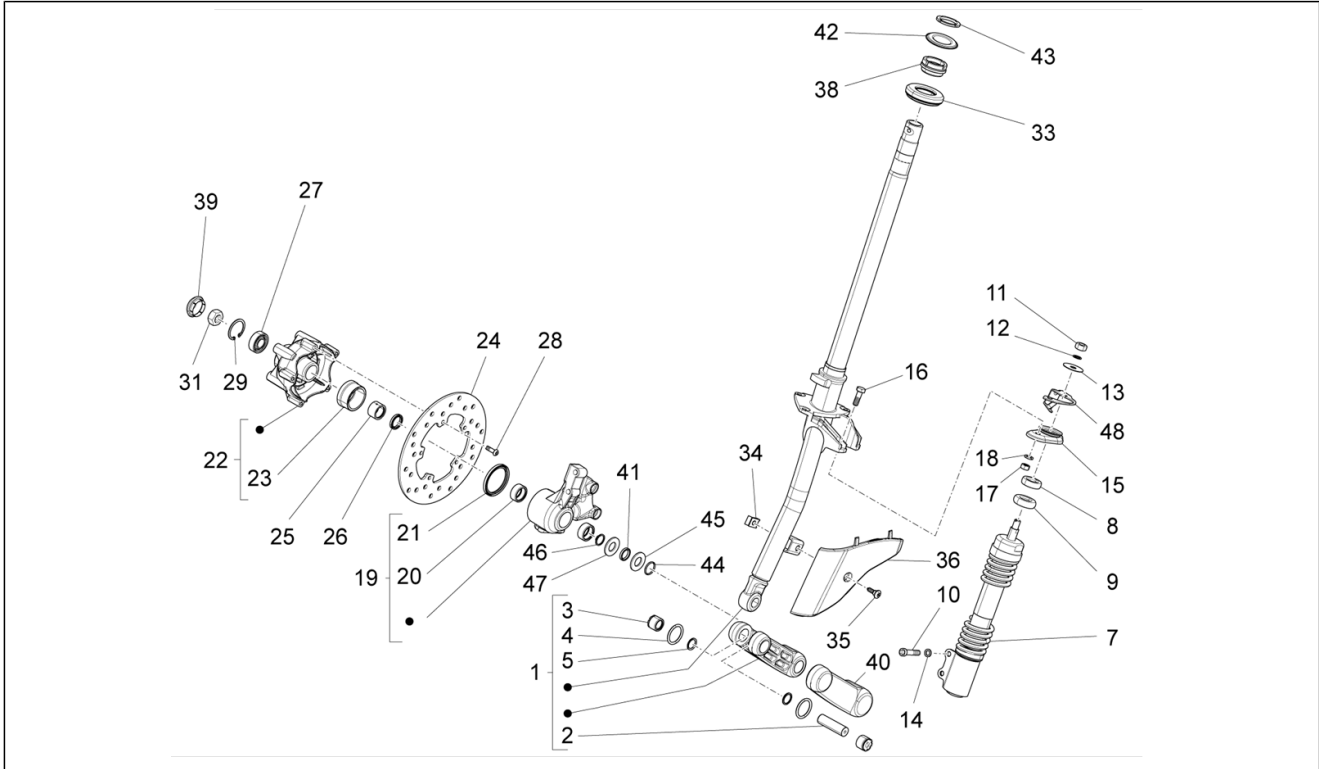

Group	Suspensions - Wheels
Code	04.02
Description	Fork/steering tube - Steering bearing unit
Service	1

Pos.	Code	Description	Qty	Variants
33	650075	Lower steering bearing	1	
34	CM259202	Spring plate	1	
35	575249	Metric screw TBC	1	
36	R667306	Unfinished front suspension cover	1	
36	SP1B002515000D02	Front suspension cover	1	
36	SP1B002515000GP	Front suspension cover	1	
36	SP1B002515000HL	Front suspension cover	1	
36	SP1B002515000NL	Front suspension cover	1	
36	SP1B002515000Q4	Front suspension cover	1	
36	SP1B002515000BR	Front suspension cover	1	
36	SB002515000Q8	Front suspension cover	1	
36	S66730600R7	Front suspension cover	1	
36	SP1B002515000T5	Front suspension cover	1	
36	1B002515	Front suspension cover	1	
38	650693	Upper thrust ring	1	
39	1C000523	Cover	1	
40	561433	Front suspension arm cover	1	
41	177521	Ring	1	
42	0037514	Washer of the steering	1	
43	0111094	Steering tube ring nut	1	
44	177408	O-ring	1	
45	177445	Washer	1	
46	006422	Circlip	1	
47	177414	Washer	1	
48	665701	Brake pipe support bracket	1