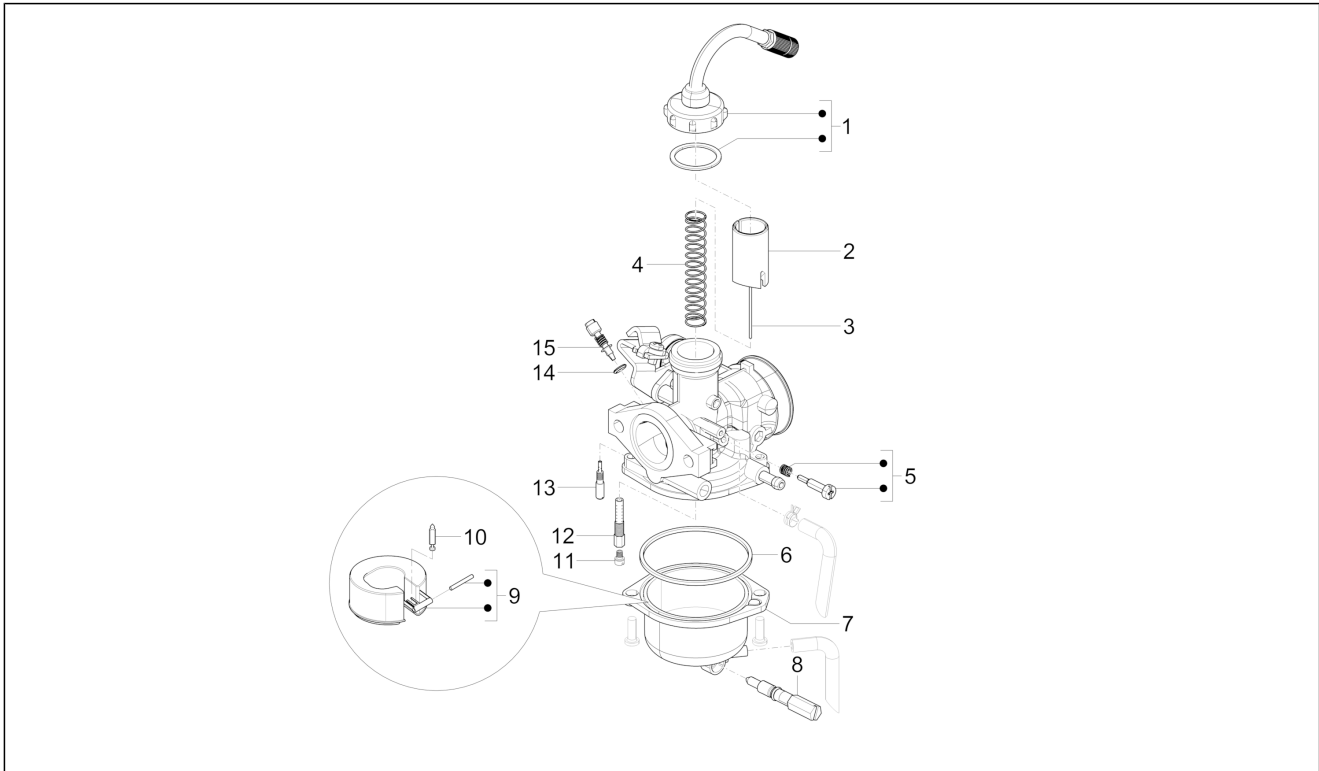

Group	Engine
Code	01.40
Description	Carburetor's components
Service	1

Pos.	Code	Description	Qty	Variants
1	B016393	Gas valve cover	1	
2	1A007651	Gas valve	1	
3	CM166702	Conical pin	1	
4	1A007652	Gas valve spring	1	
5	B016394	Valve aperture screw and spring	1	
6	B016388	Float chamber gasket	1	
7	B016389	Complete reservoir	1	
8	B016390	Screw	1	
9	B016387	Float cpl.	1	
10	B016386	Fuel closing needle	1	
11	CM166404	Main jet	1	
12	CM166501	Pipe	1	
13	CM166602	Idle jet	1	
14	1A007189	Idle adjustment screw kit	1	
15	1A006875	O-Ring seal ring	1