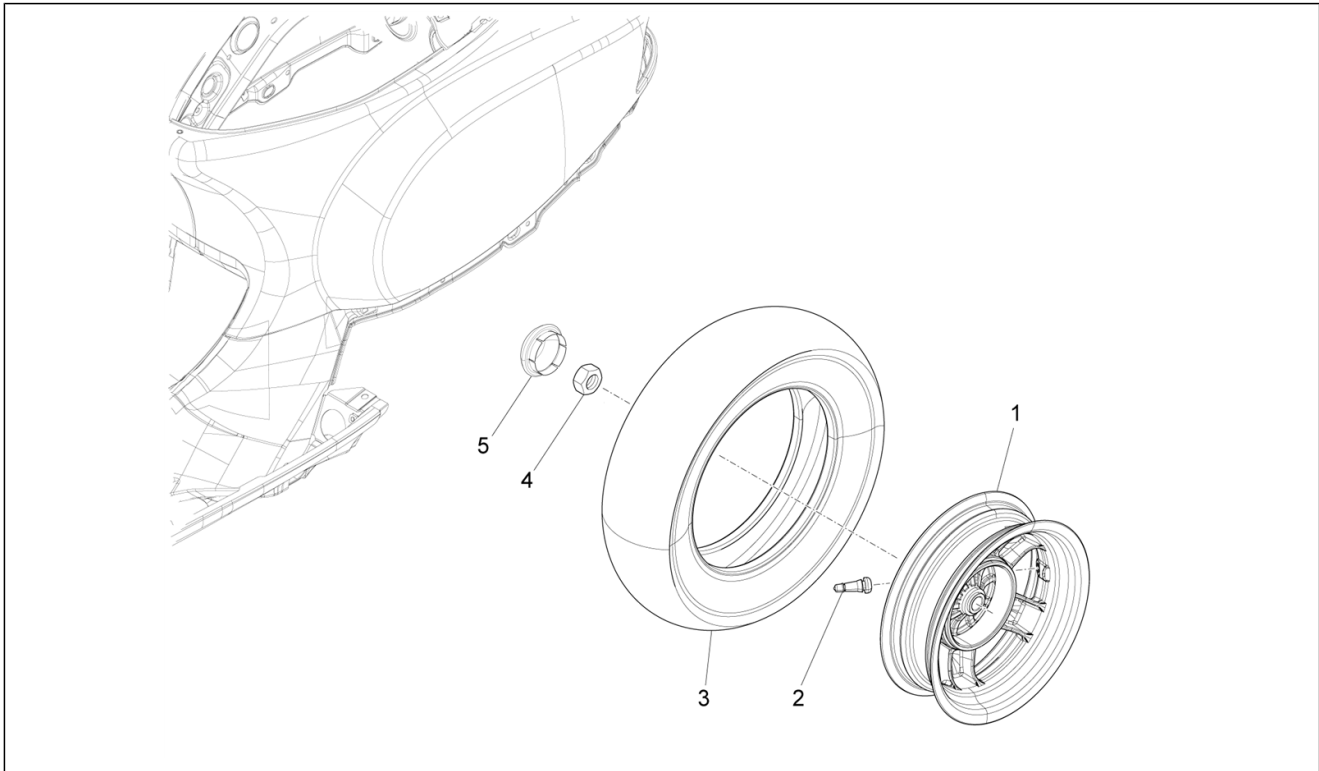

Group	Suspensions - Wheels
Code	04.12
Description	Rear wheel
Service	1

Pos.	Code	Description	Qty	Variants
1	1C003312	Rear wheel 2.75"x10"	1	
2	597679	Tubeless valve	1	
3	651308	Tyre (Yokohama) 120/70-10"	1	
3	665552	Tyre (Cheng Shin) 120/70-10"	1	
4	668068	Flanged nut	1	
5	1C000523	Cover	1