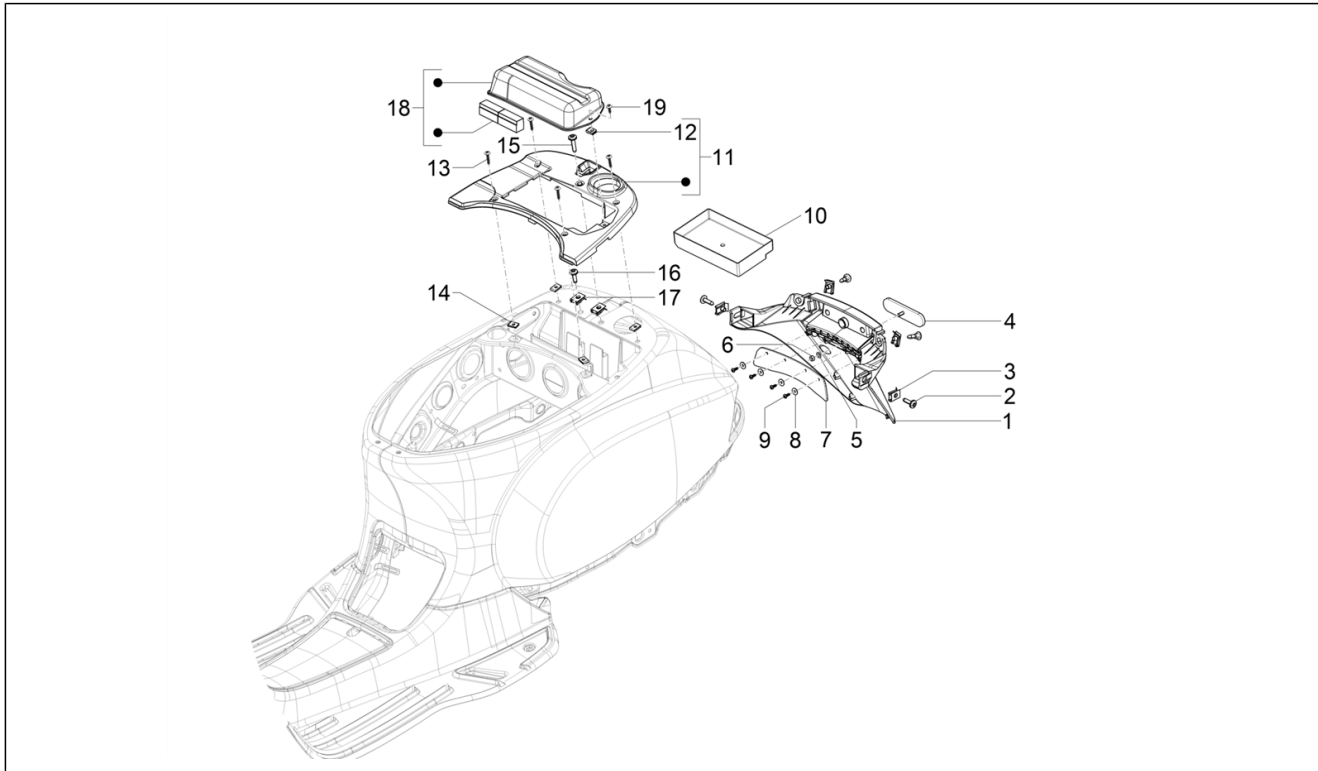

Group	Frame - Plastic parts - Coachwork
Code	02.37
Description	Rear cover - Splash guard
Service	1

Pos.	Code	Description	Qty	Variants
1	SP1B002528000S6	Painted rear protection	1	Colour:Matt red 885/A[885/A]
1	SP1B002528000BR	Painted rear protection	1	Colour:544-Glossy White[544]
1	1B002528	Rear protection	1	Colour:White Tech 505/A[505/A] Colour:Nero competition 85/B[85/B] Colour:Blue 277/A[277/A] Colour:Giallo 980/A[980/A] Colour:Rosso 801/B[801/B] Colour:Orange 938/A[938/A] Colour:Orange 938/A[938/A] Colour:544-Glossy White[544] Colour:Giallo 980/A[980/A] Colour:Nero competition 85/B[85/B] Colour:White Tech 505/A[505/A] Colour:Matt red 885/A[885/A] Colour:Rosso 801/B[801/B] Colour:Blue 277/A[277/A]
1	SP1B002528000Q4	Painted rear protection	1	Colour:White Tech 505/A[505/A] Colour:White Tech 505/A[505/A]
1	SP1B002528000T5	Painted rear protection	1	Colour:Blue 277/A[277/A] Colour:Blue 277/A[277/A]
1	SP1B002528000S9	Painted rear protection	1	Colour:Rosso 801/B[801/B] Colour:Rosso 801/B[801/B]
1	SP1B002528000NL	Painted rear protection	1	Colour:Nero competition 85/B[85/B] Colour:Nero competition 85/B[85/B]
1	SP1B002528000LC	Painted rear protection	1	Colour:Giallo 980/A[980/A] Colour:Giallo 980/A[980/A]
1	SP1B002528000AI	Painted rear protection	1	Colour:Orange 938/A[938/A] Colour:Orange 938/A[938/A]
2	CM179302	Metric screw TBC	4	
3	254485	Spring plate M6	4	
4	642906	Rear reflector	1	
5	006965	Washer 5.3x10x10	1	
6	020105	Nut	1