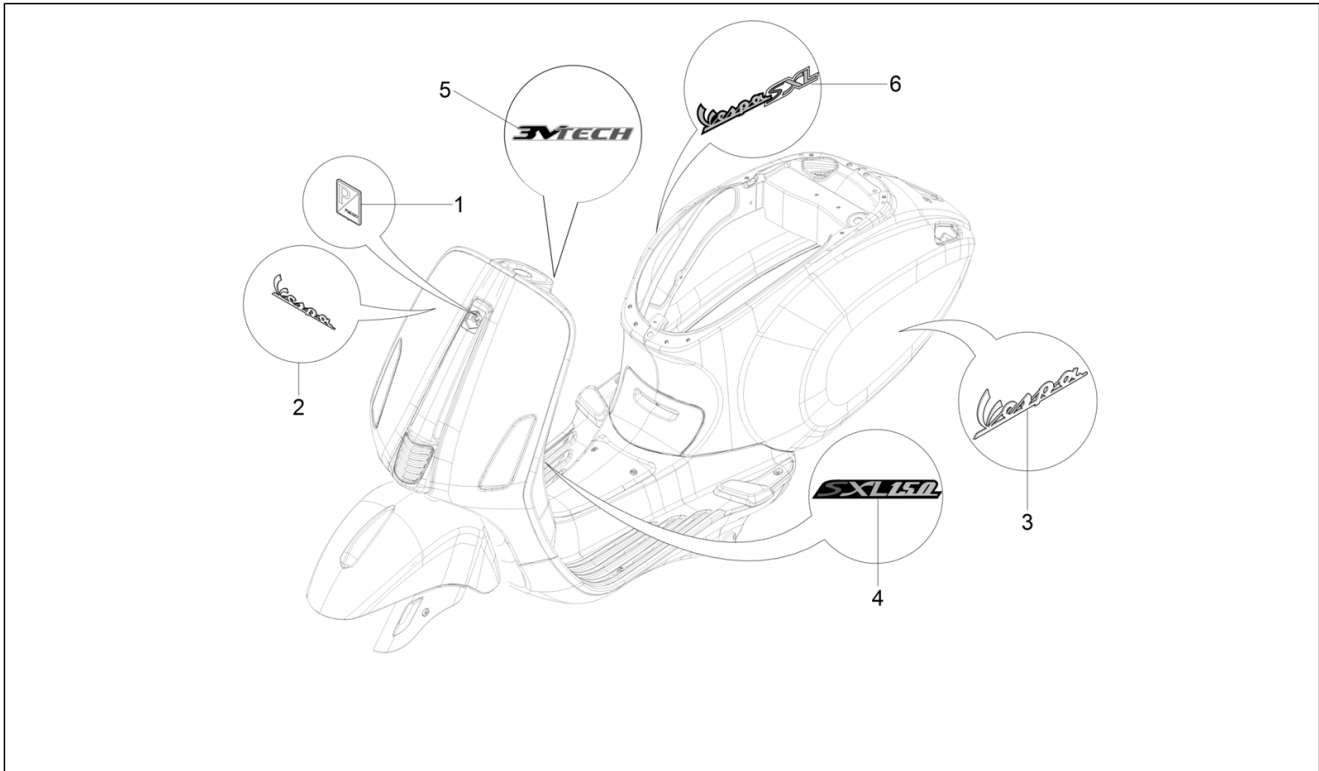

Group	Frame - Plastic parts - Coachwork
Code	02.38
Description	Plates - Emblems
Service	1

Pos.	Code	Description	Qty	Variants
1	576464	Shield "Piaggio"	1	
2	656219	""""Vespa"" front label"	1	
3	656220	""""Vespa"" lateral label"	1	
4	2H001222	"SXL150" Label	1	
5	2H003350	3VTECH Label	1	
6	2H001223	"Vespa SXL" Label	1