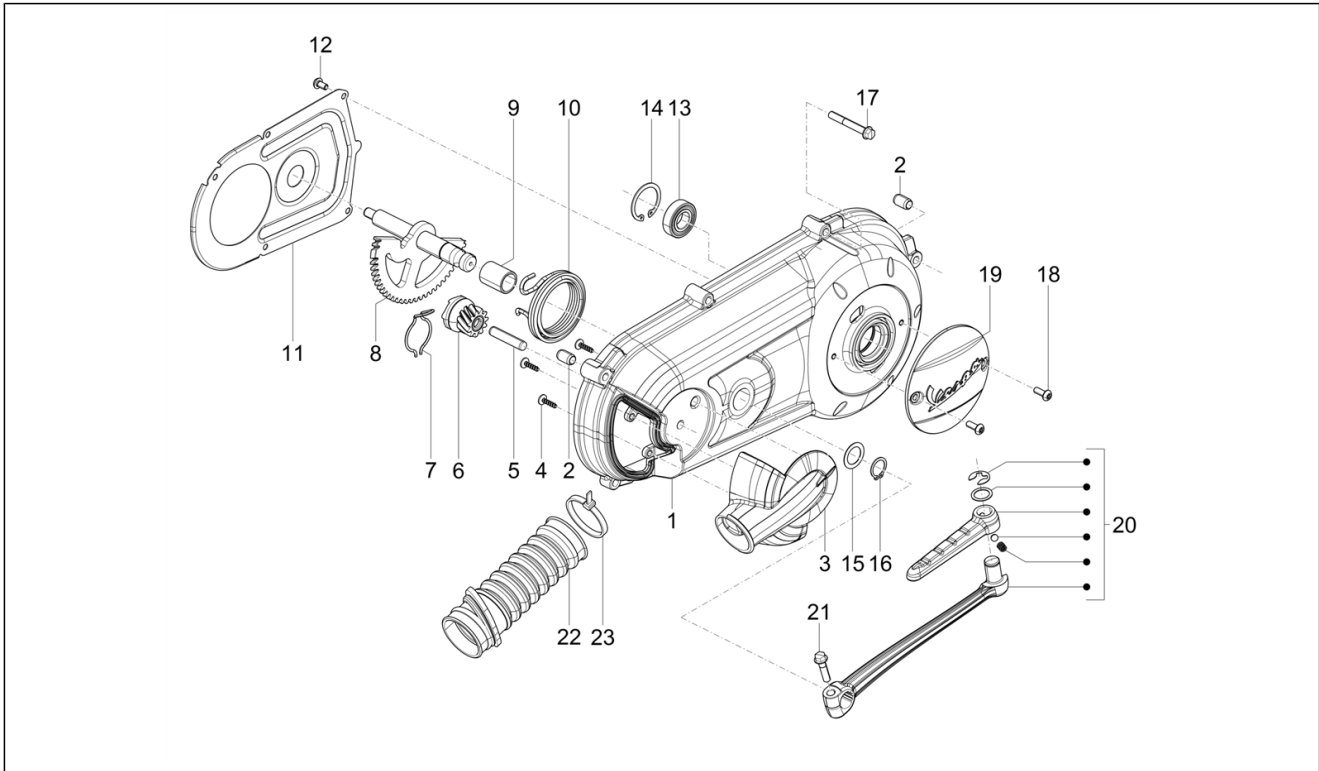

Group	Engine
Code	01.15
Description	Crankcase cover - Crankcase cooling
Service	1

Pos.	Code	Description	Qty	Variants
1	SP1A002993	Case cover	1	
2	B015592	Locating dowel	2	
3	B013524	Cooling Cover	1	
4	B018421	Self-tap screw 3,8x16	3	
5	B017481	Starter pinion pin	1	
6	B017597	Pinion starter	1	
7	830212	Elastic spring	1	
8	B018038	kick starter axle	1	
9	B017445	Bush	1	
10	B014188	Starter lever return spring	1	
11	B013685	Air deflector	1	
12	1A000612	Torx convex big end screw	5	
13	B018304	Radial ball bearing	1	
14	1A006307	Snap ring	1	
15	433987	Washer 16,3x23,8	1	
16	006416	Circlip	1	
17	1A003060	Screw w/ flange M6x45	6	
18	1A005132	Transmission cover	1	
19	1A001494	Torx convex big end screw M5x14	2	
20	1A008072	Complete starting lever	1	
21	1A003065	Screw w/ flange M6x25	1	
22	672661	Bellows	1	
23	709519	Hose clamp	1