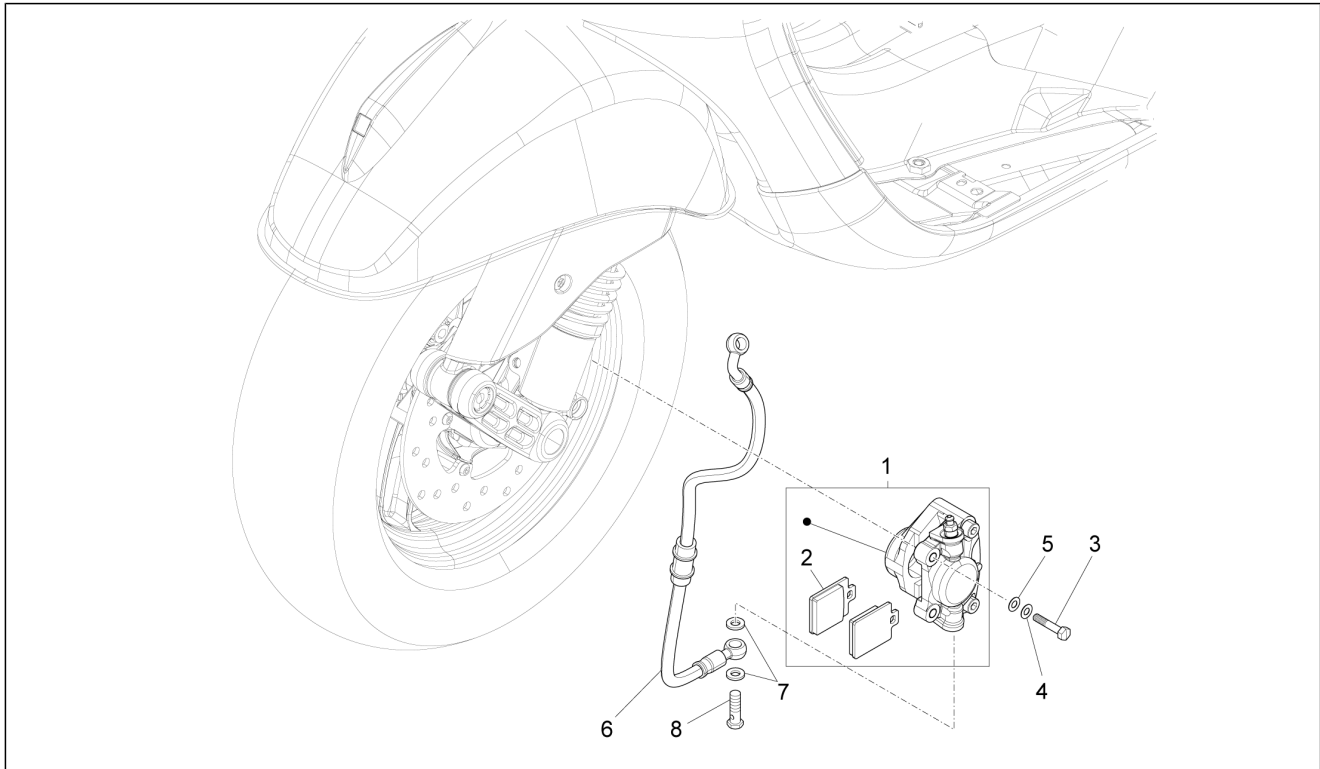

Group	Braking system - Transmissions
Code	05.01
Description	Brakes pipes - Calipers
Service	1

Pos.	Code	Description	Qty	Variants
1	1C003308R	Brake caliper	1	
2	1C000955	Brake pads couple	1	
3	597150	screw	2	
4	016604	Washer	1	
5	709047	Spring washer	2	
6	1C001746	Front brake hydraulic piping	1	
7	127927	Gasket	4	
8	265451	Oil pipe screw M10x18	2