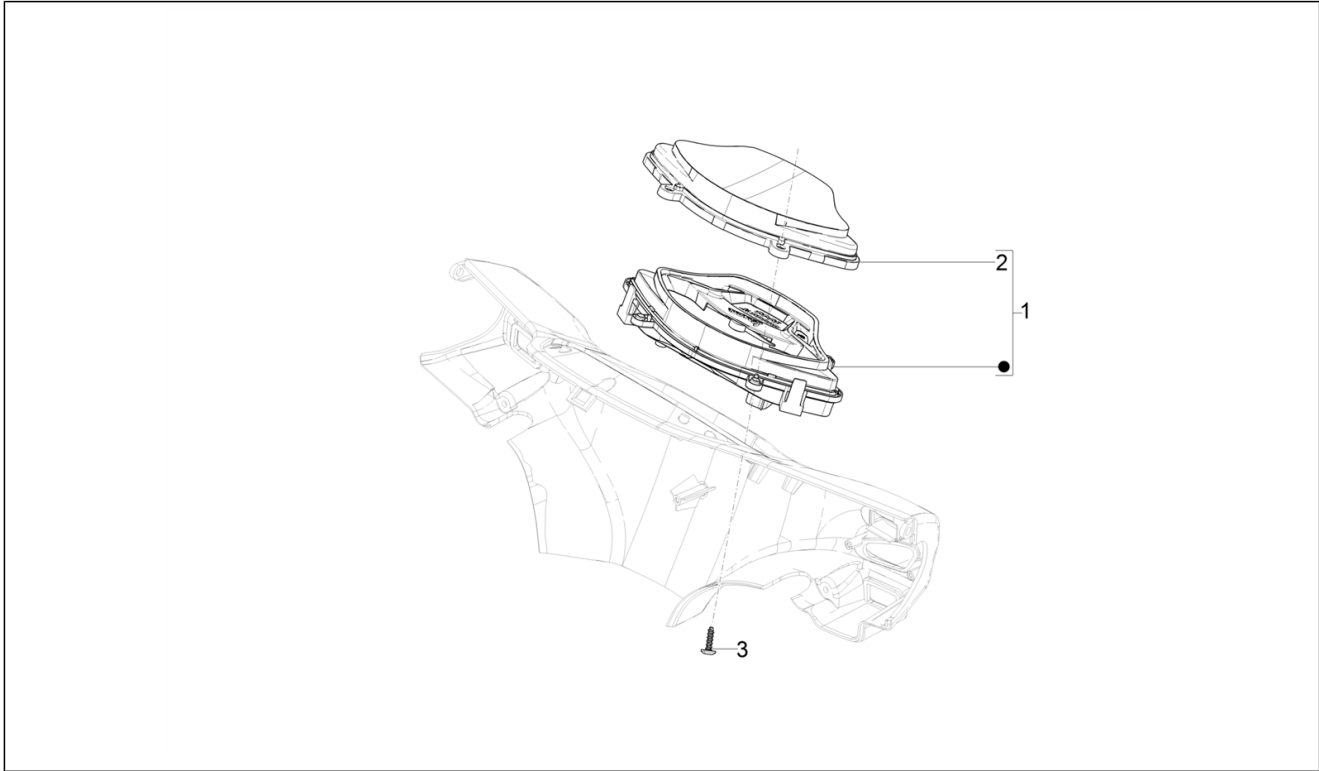

Group	Handlebars/Steering
Code	03.02
Description	Meter combination - Cruscotto
Service	1

Pos.	Code	Description	Qty	Variants
1	1D002379	Meter assy, combination	1	
2	1D002395	Glass	1	
3	270793	TBCIC Screw	4