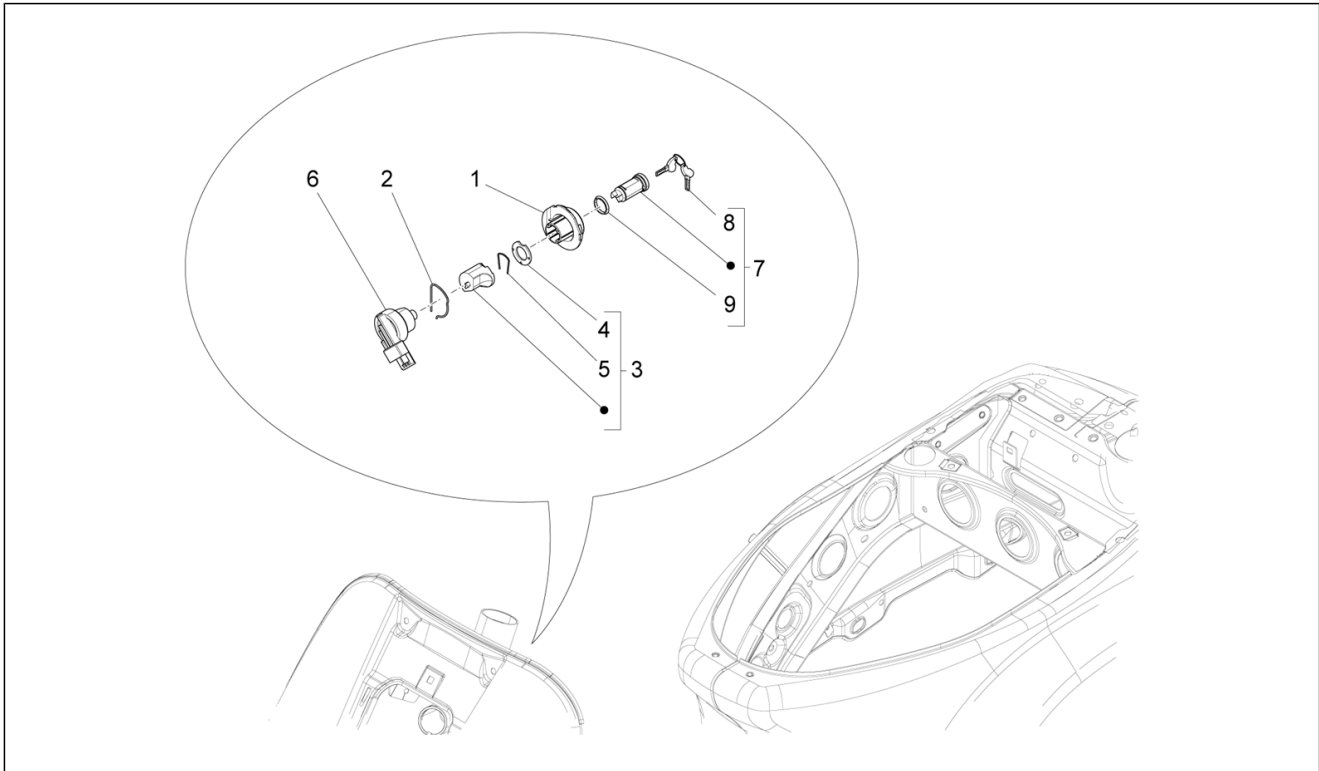

Group	Frame - Plastic parts - Coachwork
Code	02.46
Description	Locks
Service	1

Pos.	Code	Description	Qty	Variants
1	1B002607	Lock body	1	
2	253937	Spring	1	
3	1B006291	Complete lock block	1	
4	298594	Flat washer	1	
5	298838	Cylinder retainer spring	1	
6	643133	Key switch	1	
7	1B000570	Cylinder set	1	
8	573960	Key blank	1	
9	298731	Gasket ring	1