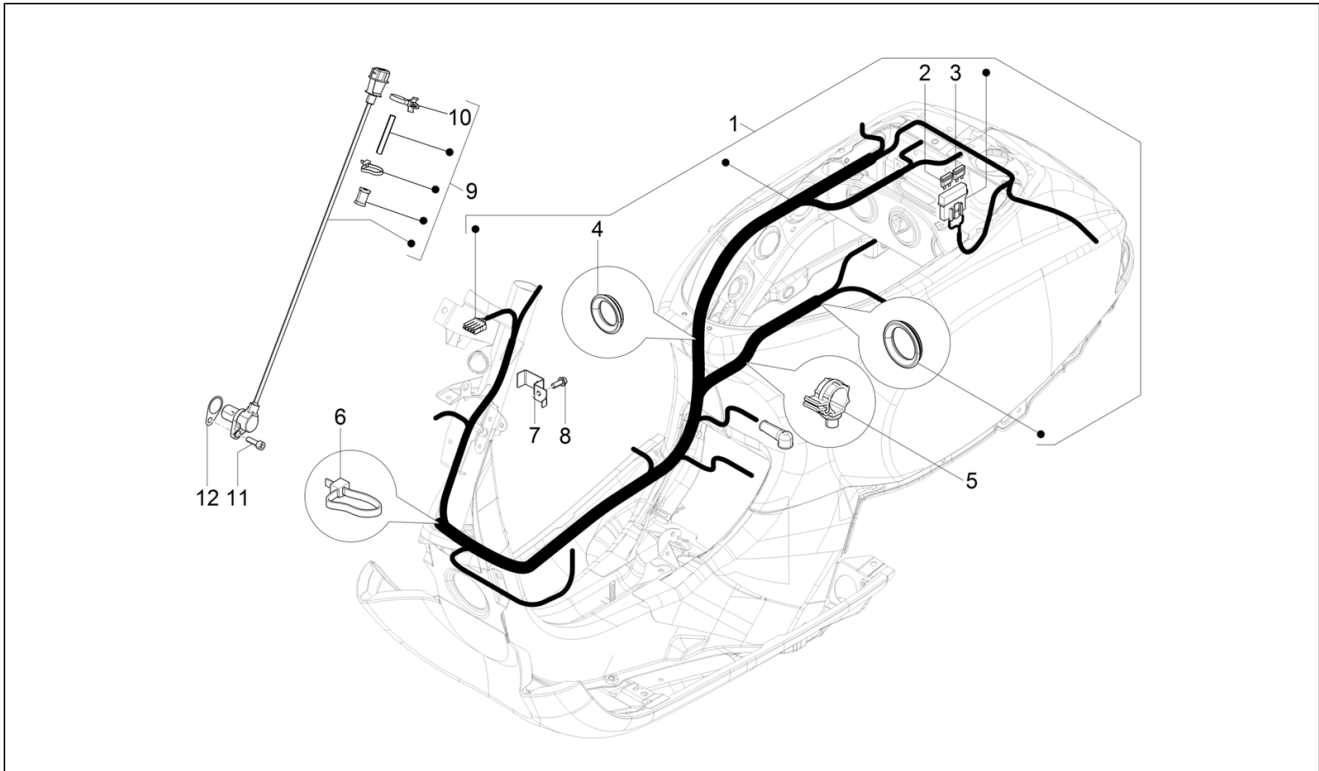

Group	Electrical system
Code	06.08
Description	Main cable harness
Service	1

Pos.	Code	Description	Qty	Variants
1	1D002173	Chassis wire unit	1	
2	292507	Reed fuse 10A	1	
3	290860	Fuse 15A	1	
4	294754	Fairlead	1	
5	CM006905	Non return spring L=12	1	
6	145298	Lock-strap L=180mm	8	
7	1D001275	Connector support bracket	1	
8	B016777	Screw w/ flange M6x16	1	
9	1D002493	Speed sensor	1	
10	640879	Hose clamp 2,7x132	1	
11	709674	Hex socket screw M6x20	1	
12	668780	Flat washer	1