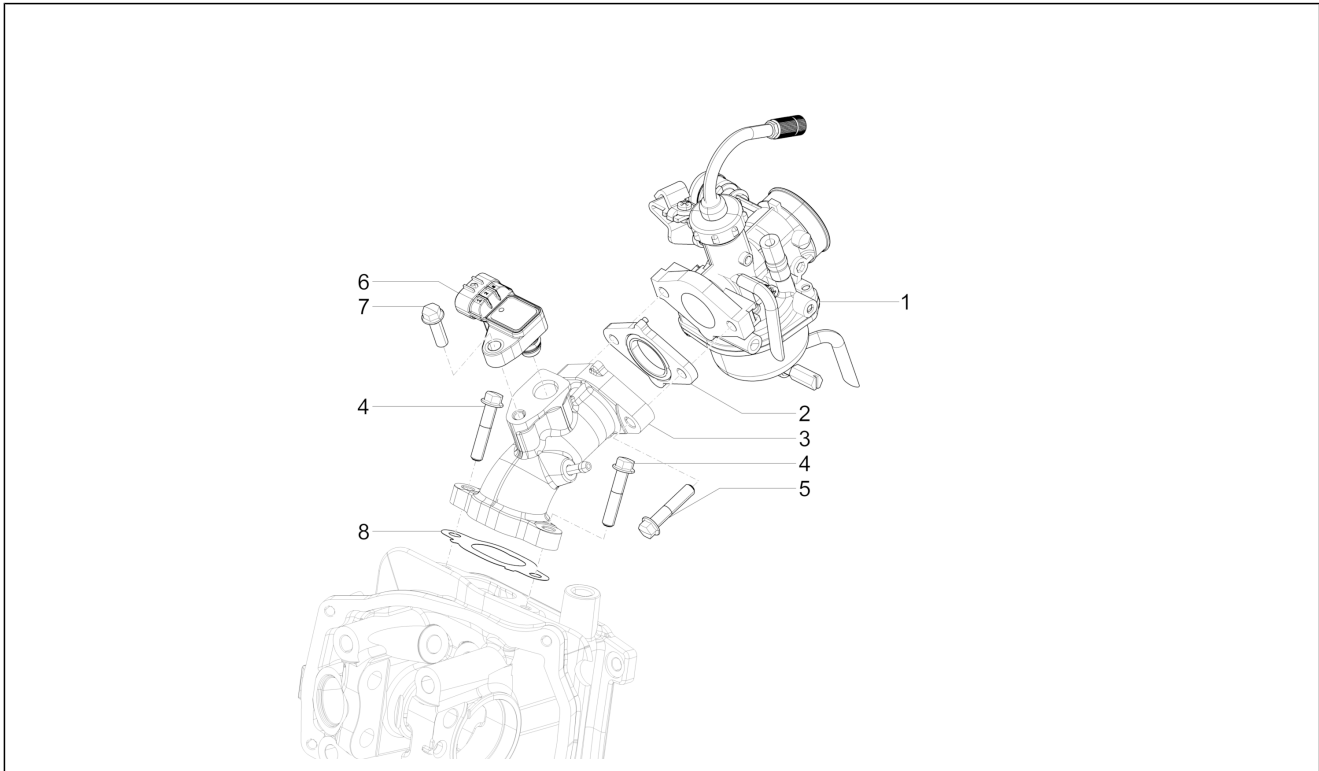

Group	Engine
Code	01.39
Description	Carburettor, assembly - Union pipe
Service	1

Pos.	Code	Description	Qty	Variants
1	CM283002	Carburetor assembly PB 18/20	1	
2	B015543	Intake fittings support	1	
3	1A006346	Induction joint with U.P.	1	
4	018639	Hex screw M6x20	2	
5	B018853	Screw w/ flange M6x30	2	
6	58290R	Air pressure sensor	1	
7	018639	Hex screw M6x20	1	
8	B018442	Induction joint gasket	1