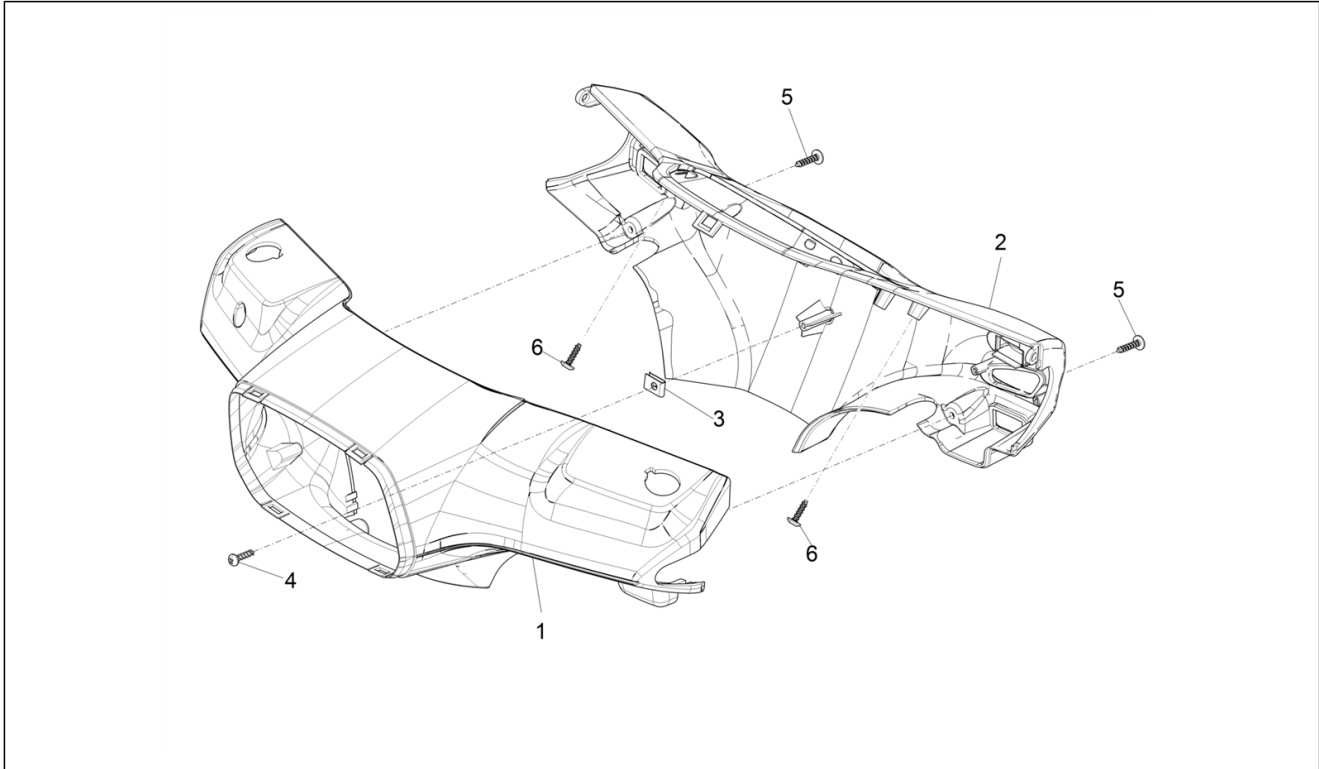

Group	Handlebars/Steering
Code	03.01
Description	Handlebars coverages
Service	1

Pos.	Code	Description	Qty	Variants
1	1B004449	Front handlebar cover	1	Colour:White Tech 505/A[505/A] Colour:Nero competition 85/B[85/B] Colour:Blue 277/A[277/A] Colour:Giallo 980/A[980/A] Colour:Rosso 801/B[801/B] Colour:Orange 938/A[938/A] Colour:Orange 938/A[938/A] Colour:544-Glossy White[544] Colour:Giallo 980/A[980/A] Colour:Nero competition 85/B[85/B] Colour:White Tech 505/A[505/A] Colour:Matt red 885/A[885/A] Colour:Rosso 801/B[801/B] Colour:Blue 277/A[277/A]
1	SP1B002457000Q4	Painted front handlebar cover	1	Colour:White Tech 505/A[505/A] Colour:White Tech 505/A[505/A]
1	SP1B004449000LC	Painted front handlebar cover	1	Colour:Giallo 980/A[980/A] Colour:Giallo 980/A[980/A]
1	SP1B004449000S9	Painted front handlebar cover	1	Colour:Rosso 801/B[801/B] Colour:Rosso 801/B[801/B]
1	1B004449000BR	Front handlebars cover	1	Colour:544-Glossy White[544]
1	SP1B004449000S6	Painted front handlebar cover	1	Colour:Matt red 885/A[885/A]
1	SP1B004449000NL	Painted front handlebar cover	1	Colour:Nero competition 85/B[85/B] Colour:Nero competition 85/B[85/B]
1	1B004449000AI	Painted front handlebar cover	1	Colour:Orange 938/A[938/A] Colour:Orange 938/A[938/A]
1	SP1B004449000T5	Painted front handlebar cover	1	Colour:Blue 277/A[277/A] Colour:Blue 277/A[277/A]
2	SP1B004805000BR	Painted handlebar rear cover	1	Colour:544-Glossy White[544]
2	SP1B004805000S6	Painted handlebar rear cover	1	Colour:Matt red 885/A[885/A]
2	SP1B004805000S9	Painted handlebar rear cover	1	Colour:Rosso 801/B[801/B] Colour:Rosso 801/B[801/B]
2	1B004805	Handlebar rear cover	1	Colour:White Tech 505/A[505/A]