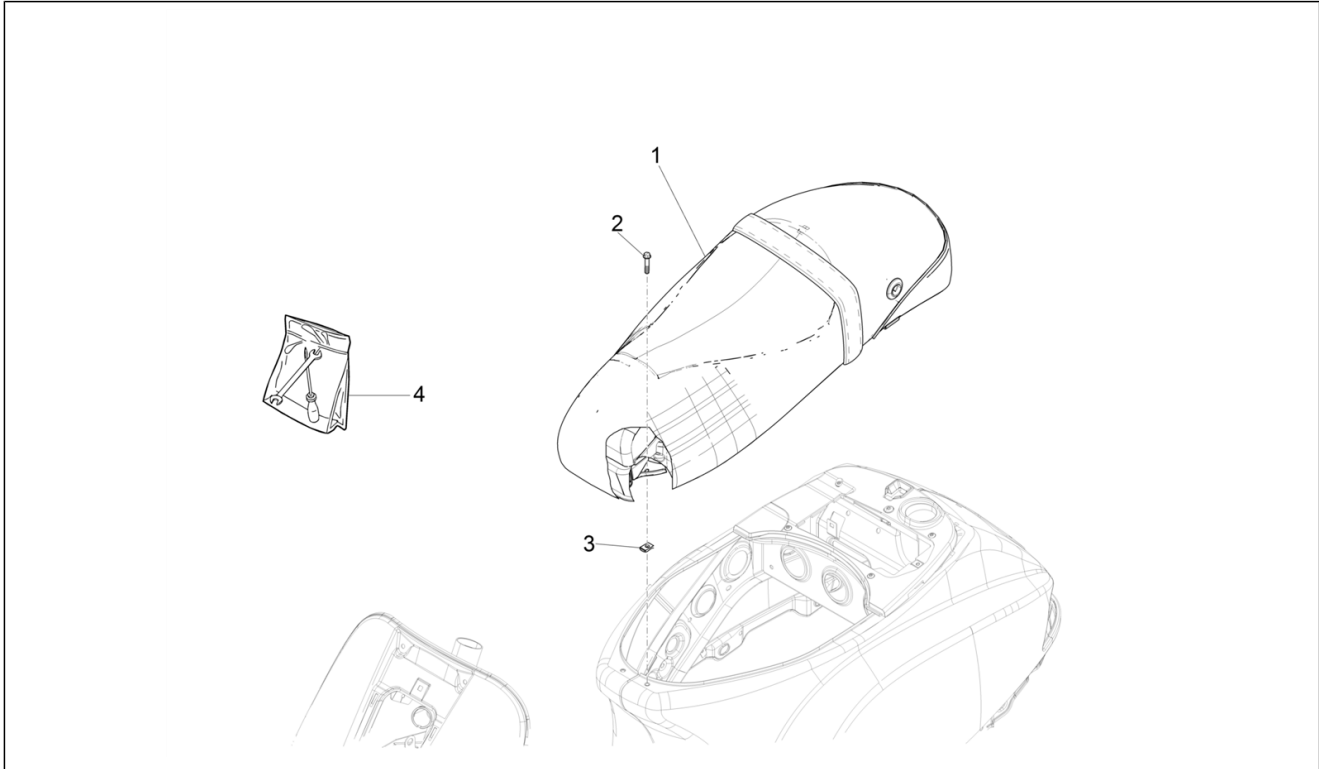

Group	Frame - Plastic parts - Coachwork
Code	02.39
Description	Saddle/seats
Service	1

Pos.	Code	Description	Qty	Variants
1	1B002605000C4	Saddle assembly black cuciture grigia scuro, profilo bianco	1	Colour:White Tech 505/A[505/A] Colour:Nero competition 85/B[85/B] Colour:Blue 277/A[277/A] Colour:Giallo 980/A[980/A] Colour:Rosso 801/B[801/B] Colour:Orange 938/A[938/A] Colour:Orange 938/A[938/A] Colour:544-Glossy White[544] Colour:Giallo 980/A[980/A] Colour:Nero competition 85/B[85/B] Colour:White Tech 505/A[505/A] Colour:Matt red 885/A[885/A] Colour:Rosso 801/B[801/B] Colour:Blue 277/A[277/A]
2	B016426	Screw w/ flange M6x14	2	
3	CM259202	Spring plate	2	
4	1C002402	Tool set, standard l/jack	1