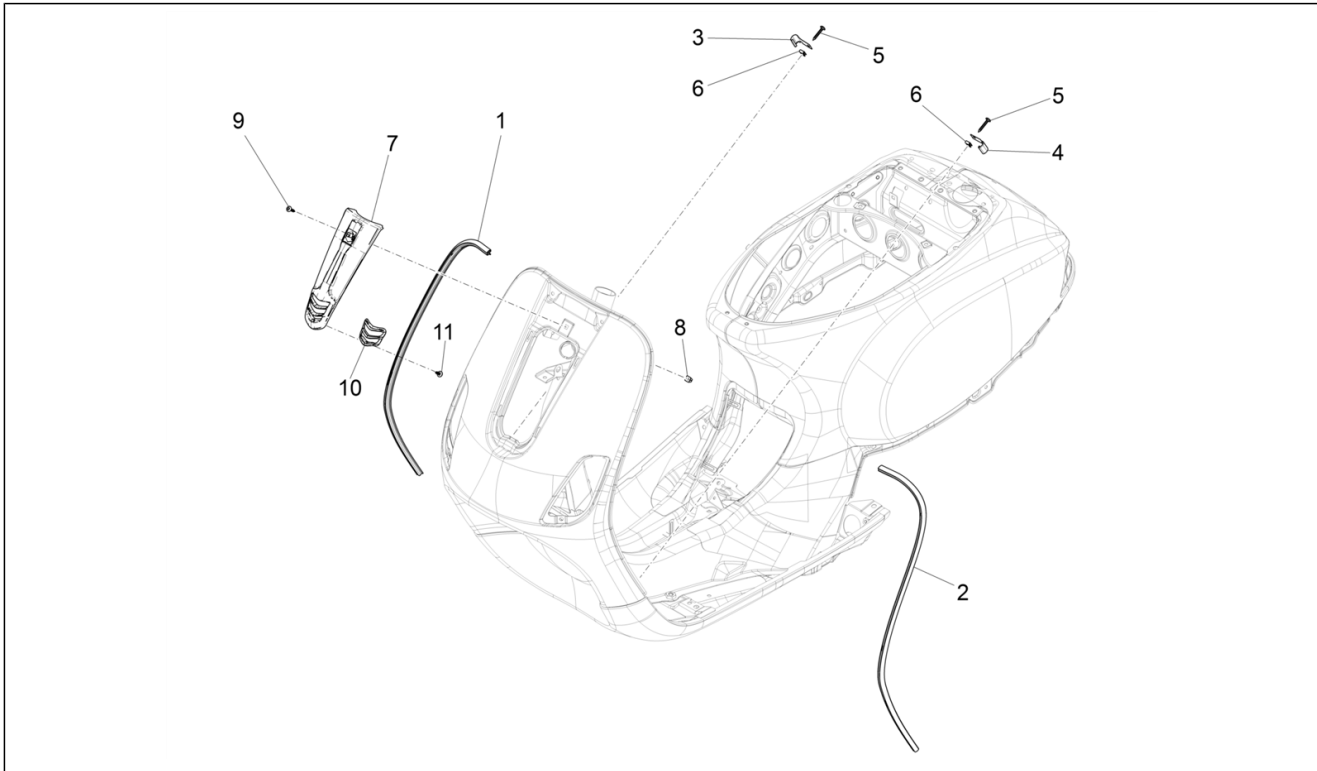

Group	Frame - Plastic parts - Coachwork
Code	02.26
Description	Front shield
Service	1

Pos.	Code	Description	Qty	Variants
1	622188	Right-hand shield edge	1	
2	622187	Left-hand shield edge	1	
3	299965	Butt strap DX	1	
4	299964	Butt strap SX	1	
5	008432	screw M3,5x9,5	2	
6	CM017403	Spring plate	2	
7	1B002509000BR	Painted steering cover	1	Colour:544-Glossy White[544]
7	S00250900S6	Painted steering cover	1	Colour:Matt red 885/A[885/A]
7	SP1B002509000S9	Painted steering cover	1	Colour:Rosso 801/B[801/B] Colour:Rosso 801/B[801/B]
7	SP1B002509000Q4	Painted steering cover	1	Colour:White Tech 505/A[505/A] Colour:White Tech 505/A[505/A]
7	S00250900T5	Painted steering cover	1	Colour:Blue 277/A[277/A] Colour:Blue 277/A[277/A]
7	S00250900NL	Painted steering cover	1	Colour:Nero competition 85/B[85/B] Colour:Nero competition 85/B[85/B]
7	1B002509	Steering cover	1	
7	1B002509000AI	Painted steering cover	1	Colour:Orange 938/A[938/A] Colour:Orange 938/A[938/A]
7	SP1B002509000LC	Painted steering cover	1	Colour:Giallo 980/A[980/A] Colour:Giallo 980/A[980/A]
8	157716	Expansion plug	1	
9	267958	Self tapping screw L=20 mm	1	
10	1B002602	Steering cover grille	1	
11	008432	screw M3,5x9,5	1