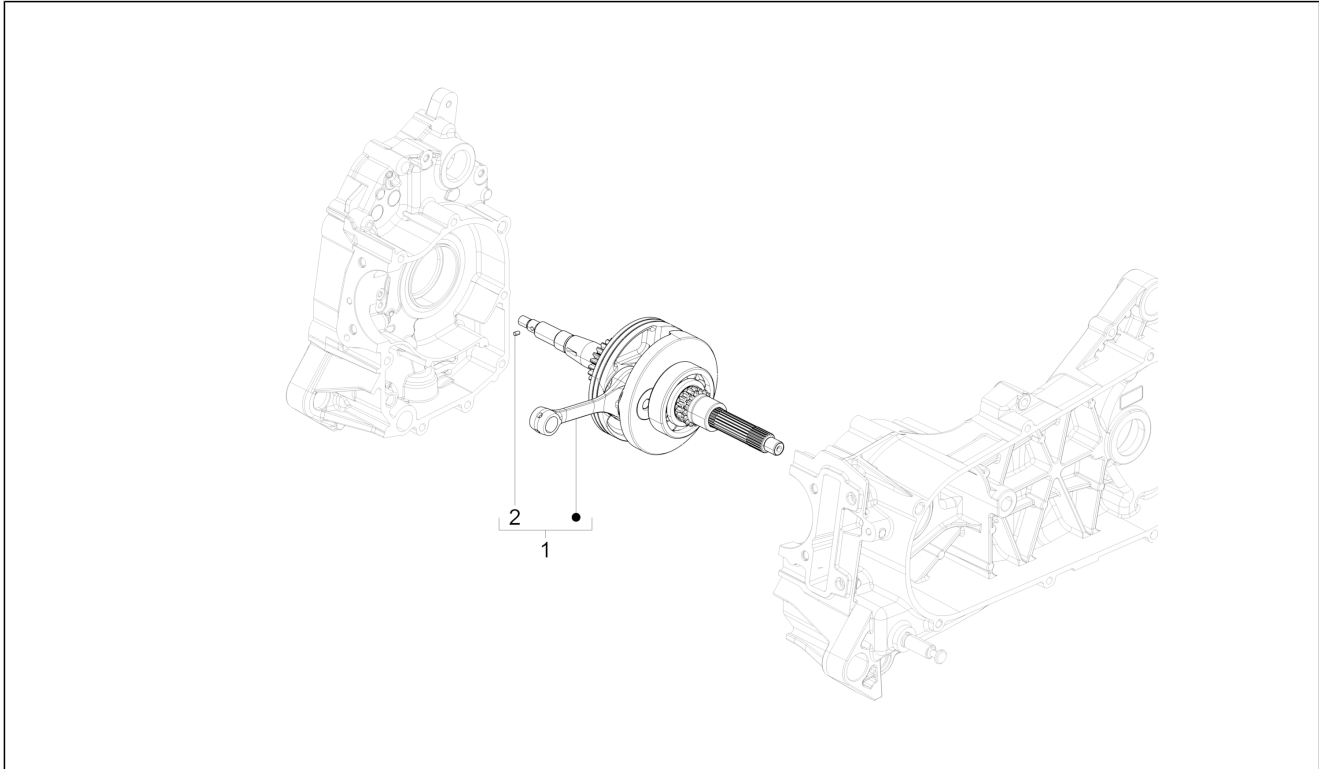

Group	Engine
Code	01.06
Description	Crankshaft
Service	1

Pos.	Code	Description	Qty	Variants
1	SP1A006081	Crankshaft with bearing and pinion - SPD	1	
2	287959	Guide roller	1