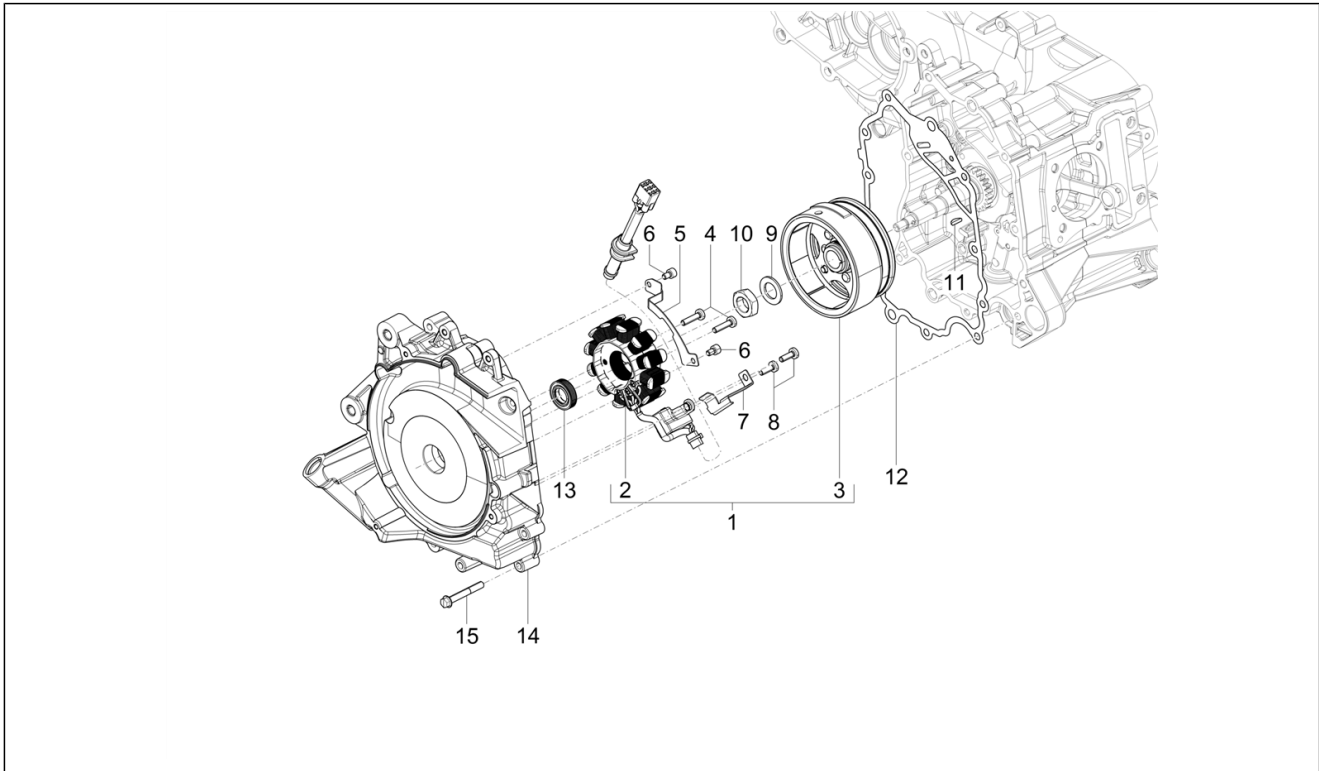

Group	Engine
Code	01.21
Description	Flywheel magneto
Service	1

Pos.	Code	Description	Qty	Variants
1	58279R	Cdi magneto assy	1	
2	1A009501	Stator	1	
2	643200	Stator	1	
3	1A009497	Complete freewheel rotor	1	
3	643419	Complete freewheel rotor	1	
4	1A001113	Screw	2	
5	B013653	Stator cable retainer plate	1	
6	B016617	Screw M5x8	2	
7	642528	Housing sheet cavi	1	
8	1A001073	Torx Screw M5x16	2	
9	B014585	Flat washer	1	
10	880805	Nut	1	
11	000267	Transmission key	1	
12	B013526	Flywheel housing cover gasket	1	
13	B018140	Gasket ring 14x28x7	1	
14	SPB016403	Complete flywheel cover	1	
15	1A003060	Screw w/ flange M6x45	12