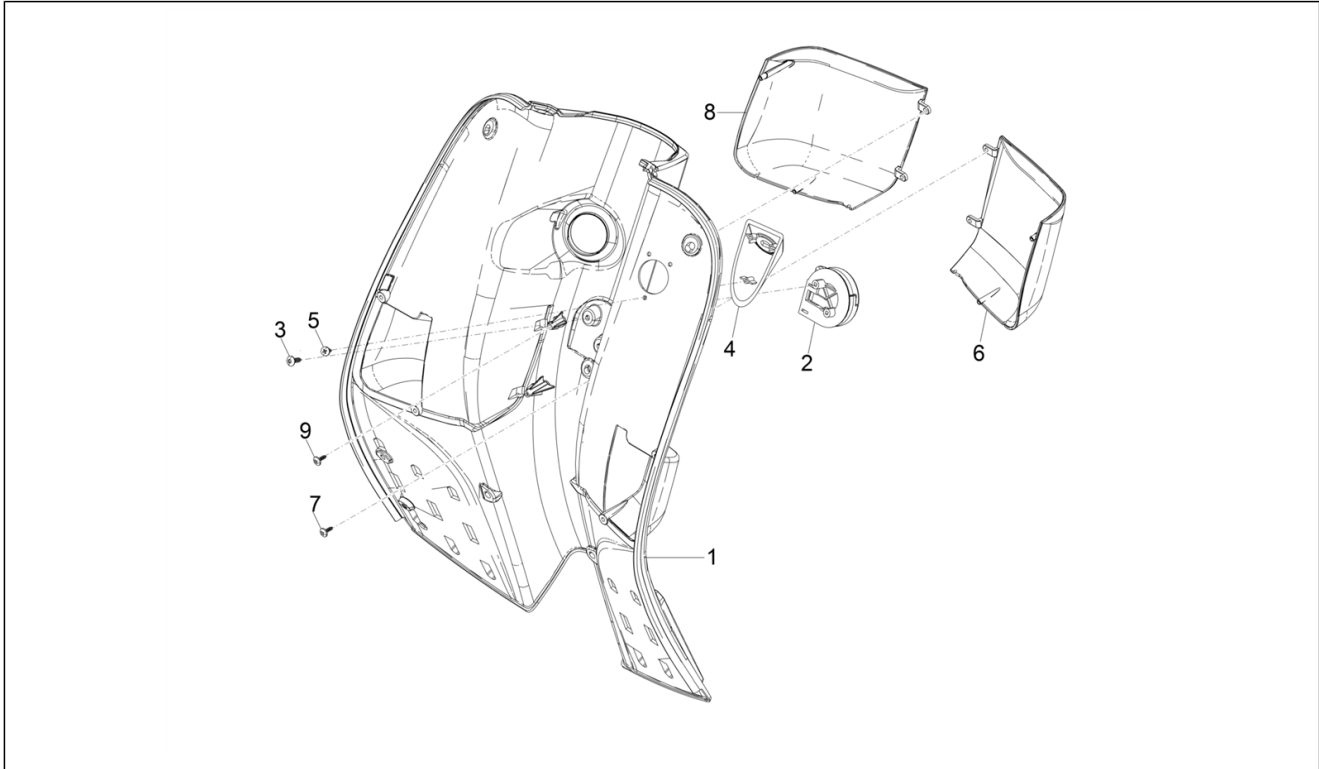

Group	Frame - Plastic parts - Coachwork
Code	02.30
Description	Front glove-box - Knee-guard panel
Service	1

Pos.	Code	Description	Qty	Variants
1	S00044100S6	Painted leg shield back plate	1	Colour:Matt red 885/A[885/A]
1	S00000441BR	Painted leg shield back plate	1	Colour:544-Glossy White[544]
1	SP1B000441000S9	Painted leg shield back plate	1	Colour:Rosso 801/B[801/B] Colour:Rosso 801/B[801/B]
1	S00044100T5	Painted leg shield back plate	1	Colour:Blue 277/A[277/A] Colour:Blue 277/A[277/A]
1	S00000441AI	Painted leg shield back plate	1	Colour:Orange 938/A[938/A] Colour:Orange 938/A[938/A]
1	SP1B000441000Q4	Painted leg shield back plate	1	Colour:White Tech 505/A[505/A] Colour:White Tech 505/A[505/A]
1	S00000441NL	Painted leg shield back plate	1	Colour:Nero competition 85/B[85/B] Colour:Nero competition 85/B[85/B]
1	SP1B000441000LC	Painted leg shield back plate	1	Colour:Giallo 980/A[980/A] Colour:Giallo 980/A[980/A]
1	R1B000441	Counter shield raw	1	Colour:White Tech 505/A[505/A] Colour:Nero competition 85/B[85/B] Colour:Blue 277/A[277/A] Colour:Giallo 980/A[980/A] Colour:Rosso 801/B[801/B] Colour:Orange 938/A[938/A] Colour:Orange 938/A[938/A] Colour:544-Glossy White[544] Colour:Giallo 980/A[980/A] Colour:Nero competition 85/B[85/B] Colour:White Tech 505/A[505/A] Colour:Matt red 885/A[885/A] Colour:Rosso 801/B[801/B] Colour:Blue 277/A[277/A]
2	575819	Bag holder hook	1	
3	CM178603	Self tapping screw D4.2x13	2	
4	SP1B000438000LC	Protection starter transmission	1	Colour:Giallo 980/A[980/A] Colour:Giallo 980/A[980/A]
4	SP1B000438000S9	Protection starter transmission	1	Colour:Rosso 801/B[801/B]