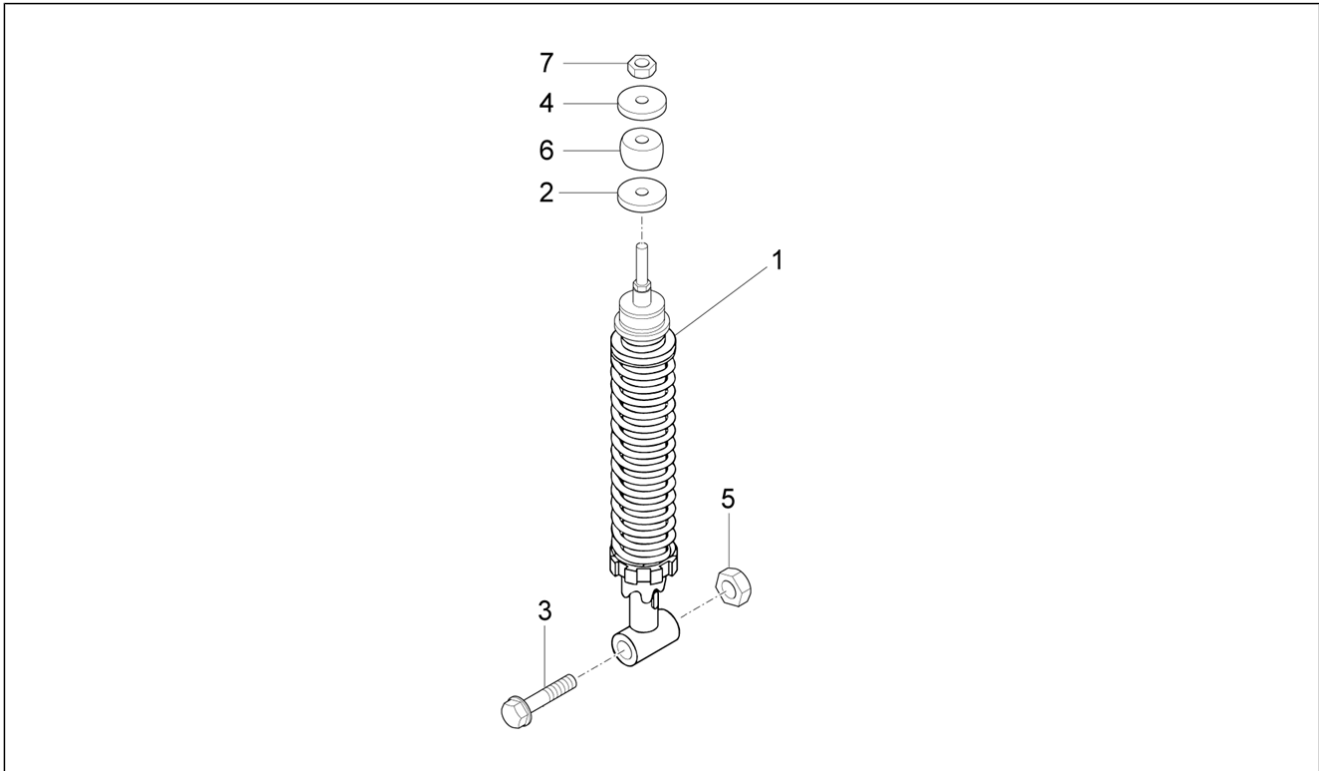

Group	Suspensions - Wheels
Code	04.10
Description	Rear suspension - Shock absorber/s
Service	1

Pos.	Code	Description	Qty	Variants
1	1C002856R	Complete rear shock absorber	1	
2	016408	Spring washer 13,75x8,15x4,5	1	
3	268158	Screw w/ flange M10	1	
4	267038	Flat washer	1	
5	002440	Self locking nut M10	1	
6	178150	Upper buffer	1	
7	021108	Nut M8	1