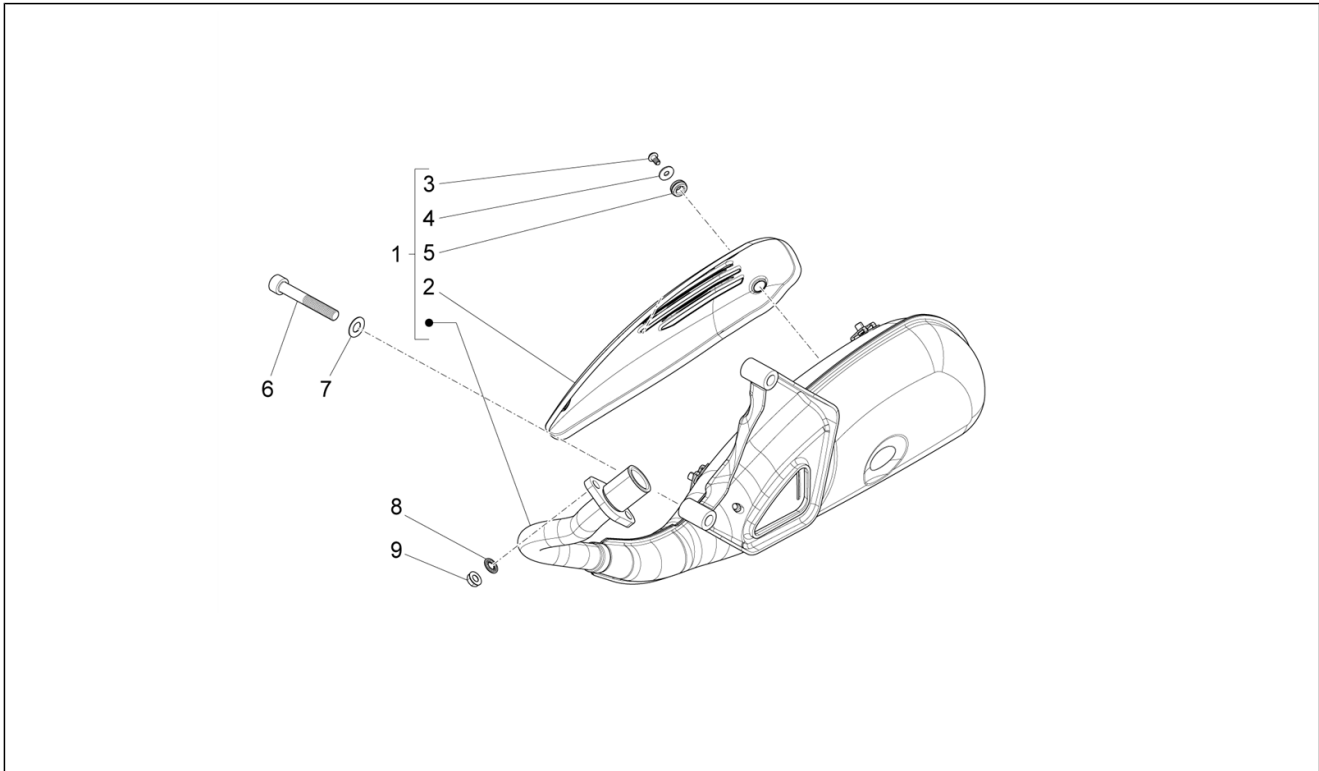

Group	Engine
Code	01.42
Description	Silencer
Service	1

Pos.	Code	Description	Qty	Variants
1	1A007480	Silencer complete with protection	1	
2	B014404	Protection	1	
3	AP8152267	Hex socket screw M5x12	3	
4	844927	Flat washer	3	
5	841782	Rubber spacer	3	
6	B016627	Screw w/ flange M10x60	2	
7	B015321	Tapered washer	2	
8	436947	Nut	2	
9	B015320	Plain washer	2