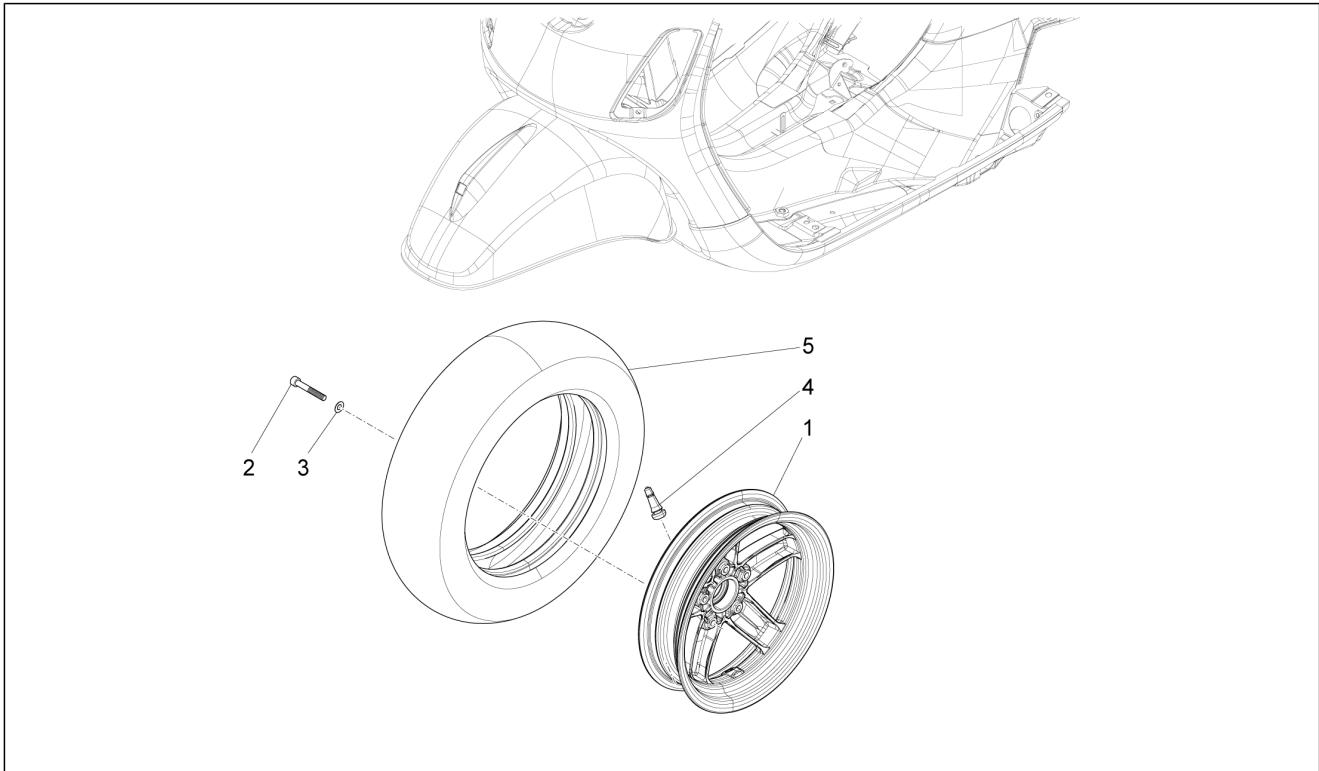

Group	Suspensions - Wheels
Code	04.11
Description	Front wheel
Service	1

Pos.	Code	Description	Qty	Variants
1	1C003310	Front wheel 2.50"x11"	1	
2	015792	screw M8x30	5	
3	709047	Spring washer	5	
4	597679	Tubeless valve	1	
5	5A000405	110/70-11" Vee Rubber tyre	1	
5	651307	Tyre (Yokohama) 110/70-11"	1	
5	1C002654	Front tyre 110/70-11" MAXXIS	1