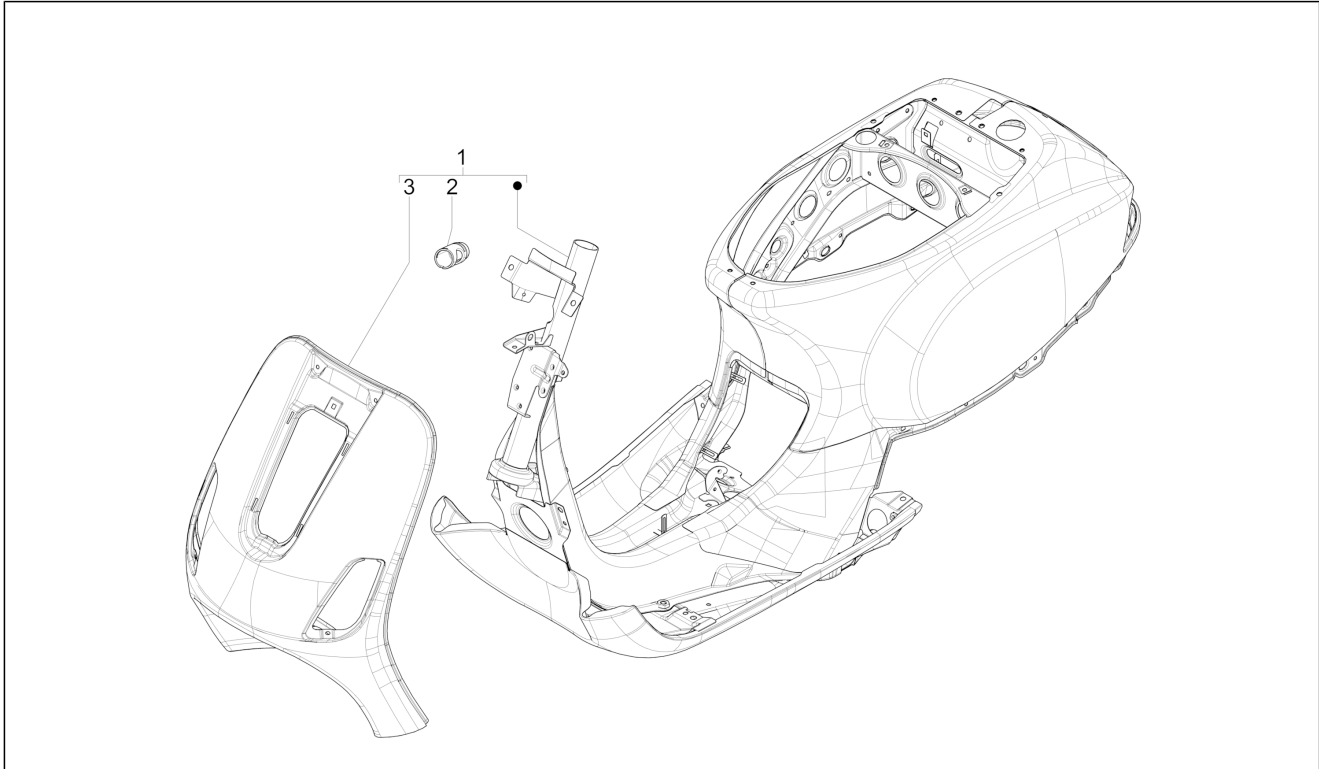

Group	Frame - Plastic parts - Coachwork
Code	02.01
Description	Frame/bodywork
Service	1

Pos.	Code	Description	Qty	Variants
1	S67266200S6	[...]	1	Colour:Matt red 885/A[885/A]
1	SP67266200LC	Painted body with u.p.	1	Colour:Giallo 980/A[980/A] Colour:Giallo 980/A[980/A]
1	SP67266200Q4	Painted body with u.p.	1	Colour:White Tech 505/A[505/A] Colour:White Tech 505/A[505/A]
1	SP67266200T5	Painted body with u.p.	1	Colour:Blue 277/A[277/A] Colour:Blue 277/A[277/A]
1	67266201	Cataphoresis body with U.P.	1	
1	SP67266200S9	Painted body with u.p.	1	Colour:Rosso 801/B[801/B] Colour:Rosso 801/B[801/B]
1	S67266200NL	Painted body with u.p.	1	Colour:Nero competition 85/B[85/B] Colour:Nero competition 85/B[85/B]
1	S67266200AI	Body with U.P., painted	1	Colour:Orange 938/A[938/A] Colour:Orange 938/A[938/A]
1	S67266200BR	Painted body with u.p.	1	Colour:544-Glossy White[544]
2	298604	Lock support	1	
3	6221146	shield	1