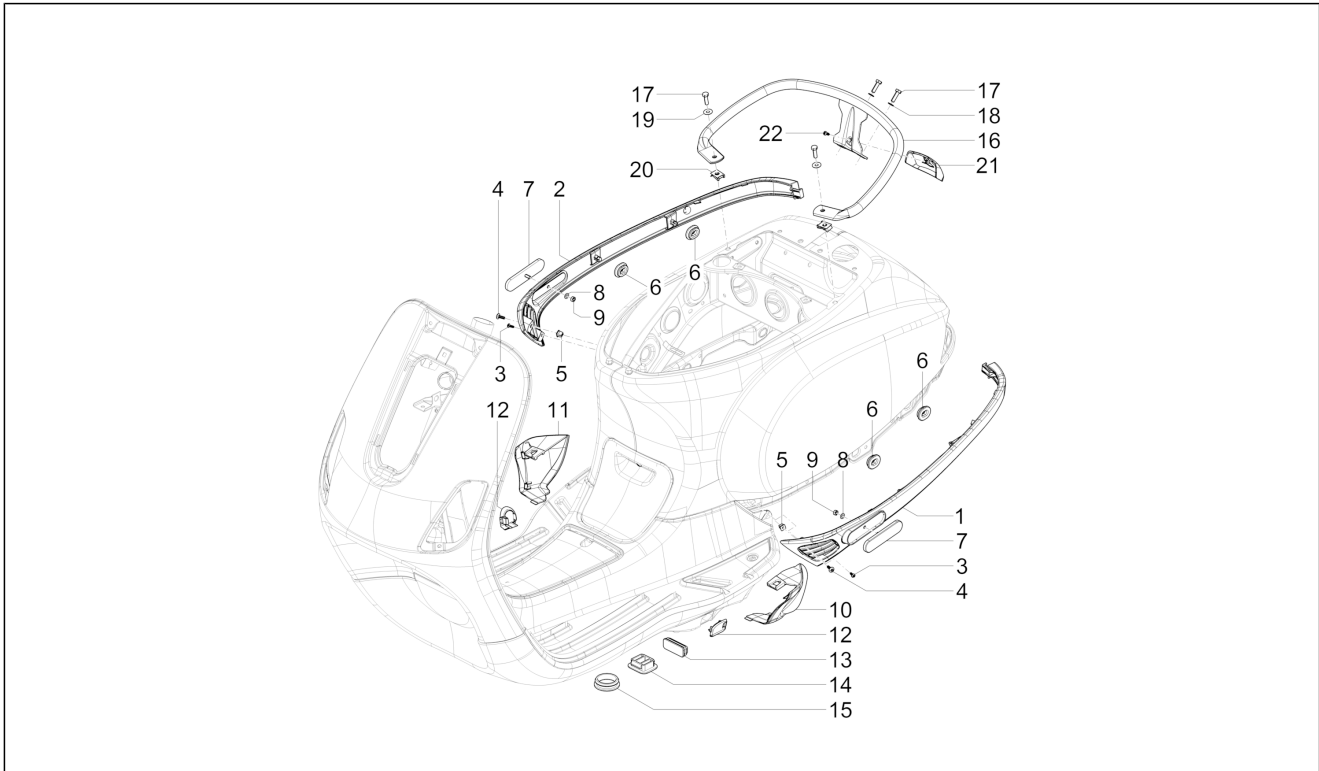

Group	Frame - Plastic parts - Coachwork
Code	02.32
Description	Side cover - Spoiler
Service	1

Pos.	Code	Description	Qty	Variants
				Colour:Rosso 801/B[801/B] Colour:Orange 938/A[938/A]
11	S67268500T5	Right spoiler rear terminal	1	Colour:Blue 277/A[277/A] Colour:Blue 277/A[277/A]
11	S67268500Q4	Right spoiler rear terminal	1	Colour:White Tech 505/A[505/A] Colour:White Tech 505/A[505/A]
11	S67268500AI	Right spoiler rear terminal	1	Colour:Orange 938/A[938/A] Colour:Orange 938/A[938/A]
11	SP67268500000S9	Right spoiler rear terminal	1	Colour:Rosso 801/B[801/B] Colour:Rosso 801/B[801/B]
12	620556	Spoiler cover	2	
13	299558	Cover	1	
14	299557	Cover	2	
15	299559	Cover	1	
16	1B000239	saddle handle with u.p.	1	
17	031090	Hex screw	4	
18	016406	Spring washer 6,4x11,8x1	2	
19	078307	Washer	2	
20	CM259202	Spring plate	2	
21	623336	Plug	1	
22	268596	Plug screw	1