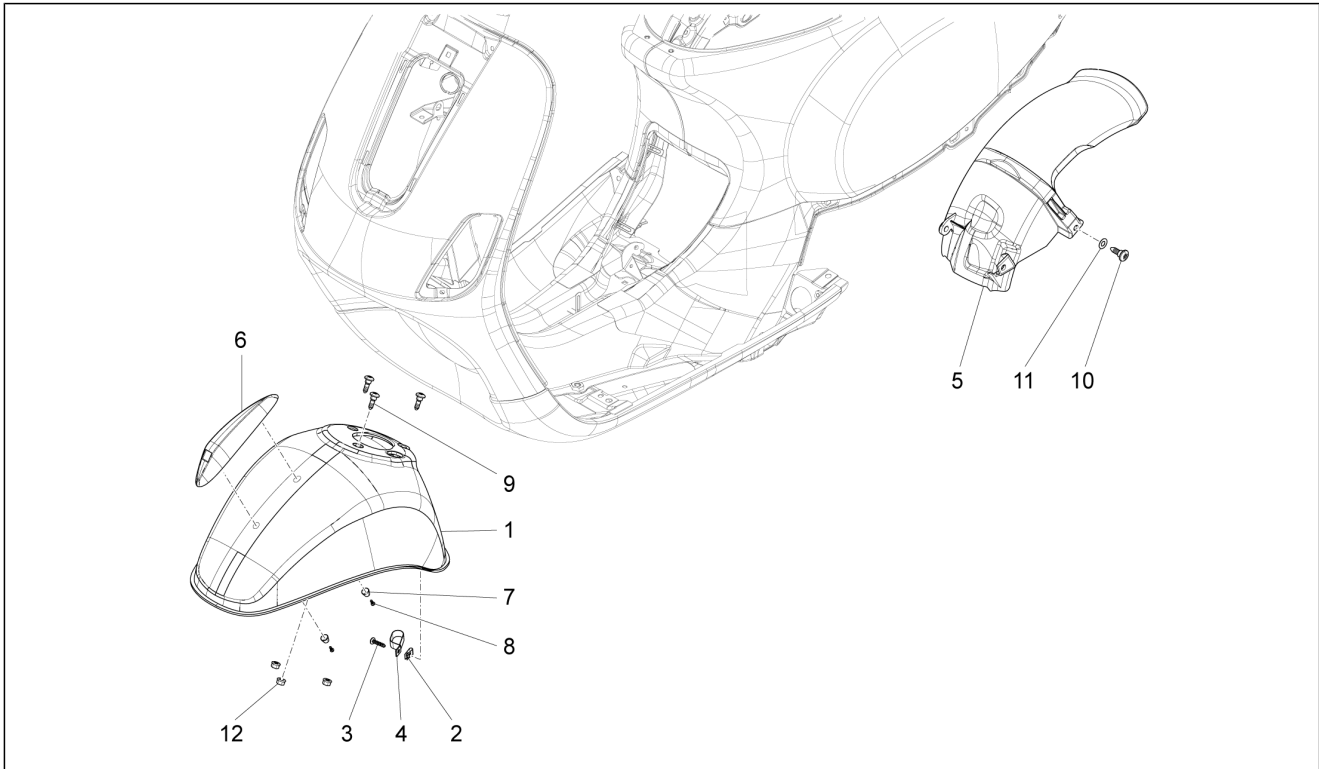

Group	Frame - Plastic parts - Coachwork
Code	02.33
Description	Wheel huosing - Mudguard
Service	1

Pos.	Code	Description	Qty	Variants
7	192598	Cap	2	
8	015727	Self tapping screw 2,9x9,5	2	
9	575249	Metric screw TBC	3	
10	575249	Metric screw TBC	1	
11	709047	Spring washer	1	
12	241936	Self locking nut M6	3