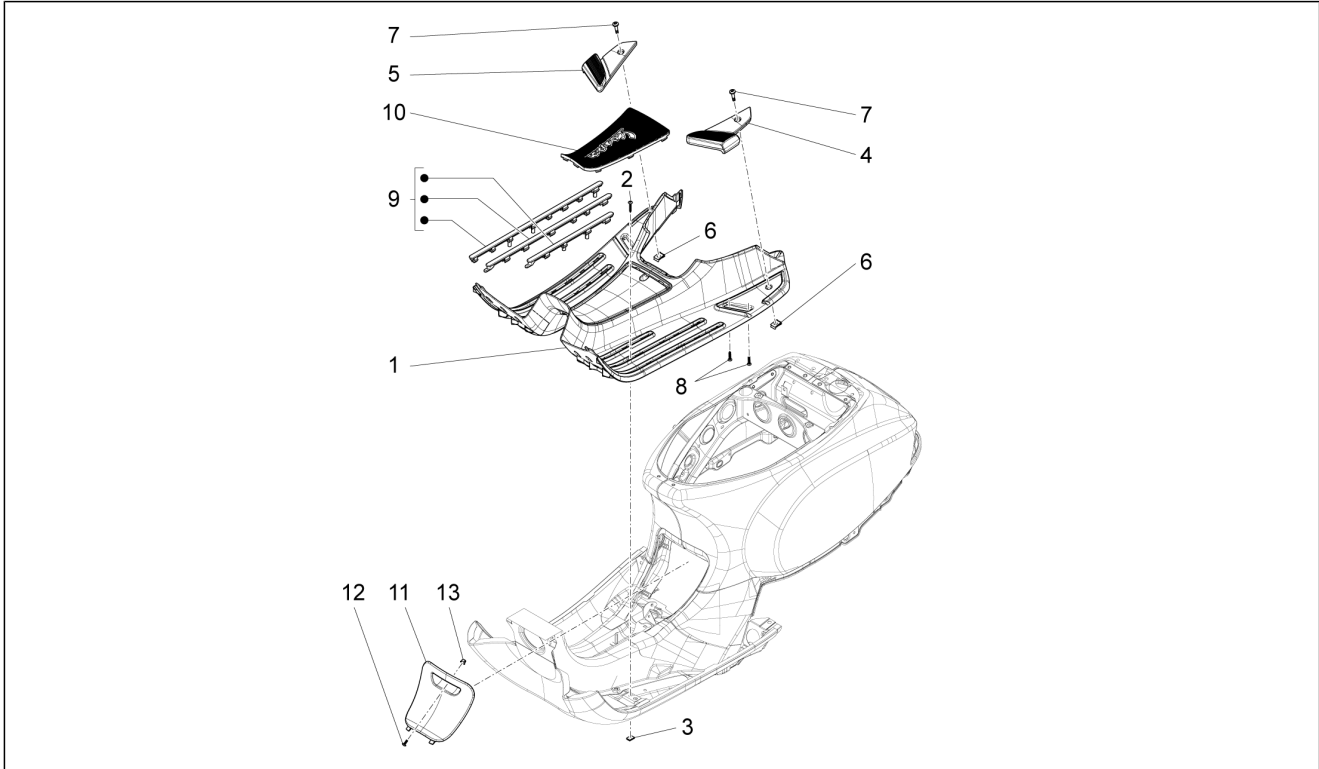

Group	Frame - Plastic parts - Coachwork
Code	02.31
Description	Central cover - Footrests
Service	1

Pos.	Code	Description	Qty	Variants
1	SP1B005791000Q4	Painted footrest	1	Colour:White Tech 505/A[505/A] Colour:White Tech 505/A[505/A]
1	SP1B005791000T5	Painted footrest	1	Colour:Blue 277/A[277/A] Colour:Blue 277/A[277/A]
1	SP1B005791000AI	Painted footrest	1	Colour:Orange 938/A[938/A] Colour:Orange 938/A[938/A]
1	SP1B005791000LC	Painted footrest	1	Colour:Giallo 980/A[980/A] Colour:Giallo 980/A[980/A]
1	SP1B005791000S9	Painted footrest	1	Colour:Rosso 801/B[801/B] Colour:Rosso 801/B[801/B]
1	R1B005791	Unfinished foot board	1	Colour:White Tech 505/A[505/A] Colour:Nero competition 85/B[85/B] Colour:Blue 277/A[277/A] Colour:Giallo 980/A[980/A] Colour:Rosso 801/B[801/B] Colour:Orange 938/A[938/A] Colour:Orange 938/A[938/A] Colour:544-Glossy White[544] Colour:Giallo 980/A[980/A] Colour:Nero competition 85/B[85/B] Colour:White Tech 505/A[505/A] Colour:Matt red 885/A[885/A] Colour:Rosso 801/B[801/B] Colour:Blue 277/A[277/A]
1	SP1B005791000NL	Painted footrest	1	Colour:Nero competition 85/B[85/B] Colour:Nero competition 85/B[85/B]
1	SP1B005791000BR	Painted footrest	1	Colour:544-Glossy White[544]
1	SP1B005791000S6	Painted footrest	1	Colour:Matt red 885/A[885/A]
2	259349	Screw M4,2x13	2	
3	CM017406	Plate	2	
4	673260	Complete left passenger footrest	1	
5	673261	Complete right passenger footrest	1	
6	254485	Spring plate M6	2