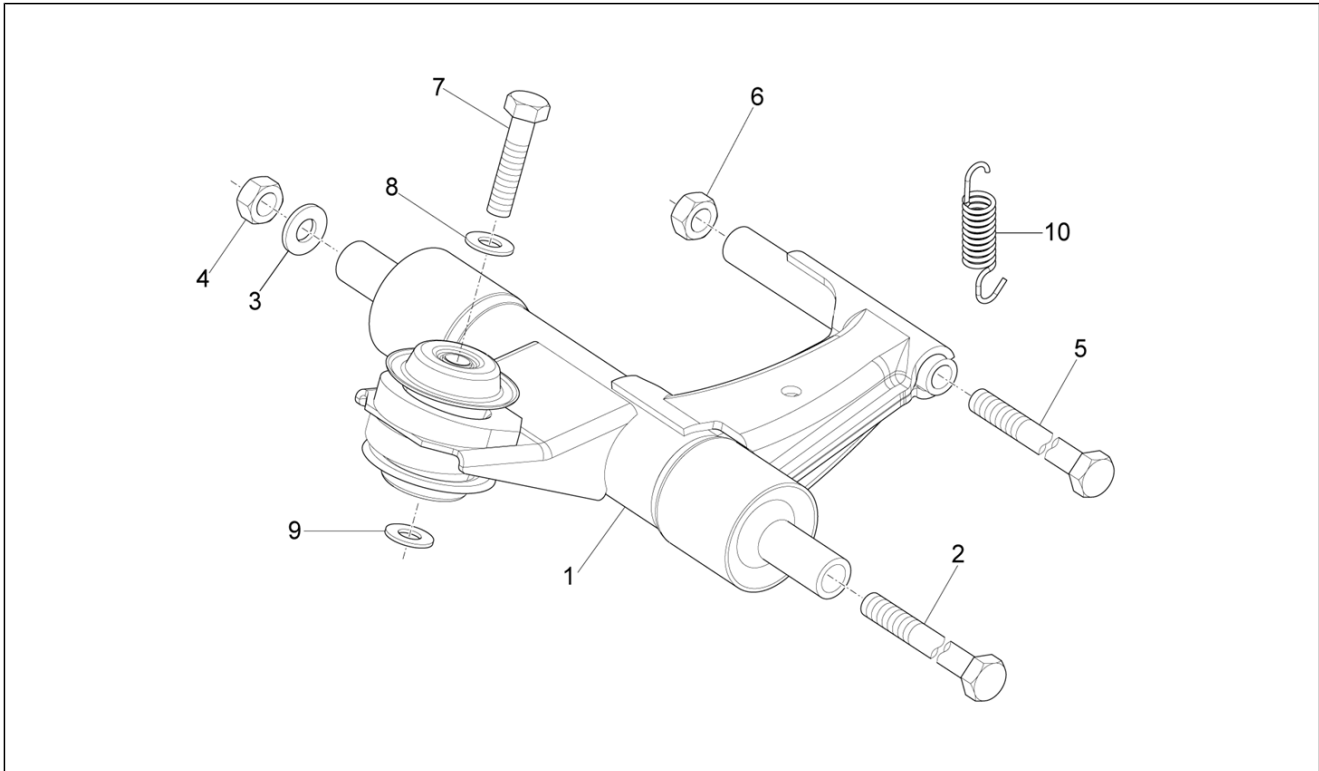

Group	Suspensions - Wheels
Code	04.01
Description	Swinging arm
Service	1

Pos.	Code	Description	Qty	Variants
1	666803	Complete swinging arm	1	
2	668300	Hex screw M12X1,75	1	
3	709037	Flat washer 20x12,5x2	1	
4	261319	Nut m12x1,25 h=12,5	1	
5	668302	Hex screw	1	
6	002440	Self locking nut M10	2	
7	560045	Hex socket screw M10x80	1	
8	122781	Washer	1	
9	178790	Flat washer	1	
10	666847	Spring	1